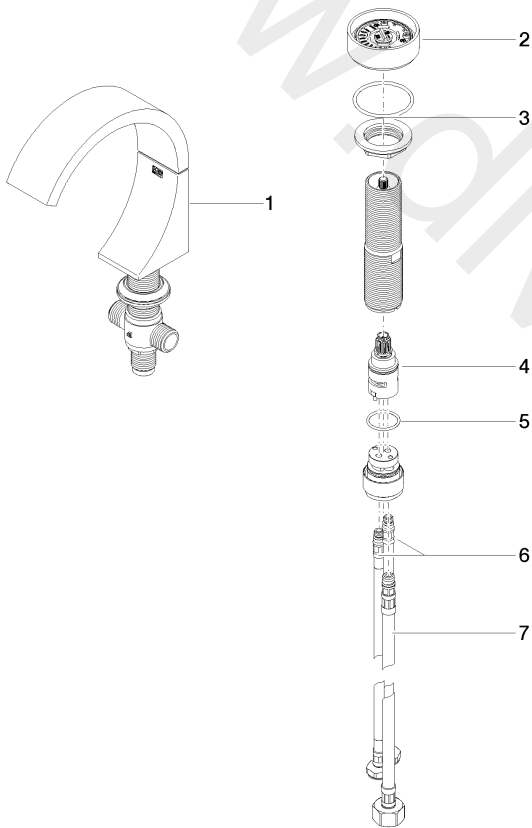

Washbasin - CYO

Two-hole basin mixer without pop-up waste - Brushed Dark Platinum

Article number: 29 217 811-99

Washbasin - CYO

Two-hole basin mixer without pop-up waste - Brushed Dark Platinum

Article number: 29 217 811-99

Spare parts list

Position	Quantity used	Item Number	Spare part	Delivery time
1	1	13 715 811-99	Deck-mounted basin spout without pop-up waste - Brushed Dark Platinum	30
2	1	90 18 40 290 00-99	handle	30
3	1	04 30 11 038 67 90	fixing set	2
4	1	90 90 03 169 00 90	top	2
5	1	09 14 10 112 90	seal	2
6	2	04 30 04 100 00 90	hose	2
7	1	04 30 04 019 00 90	hose	2