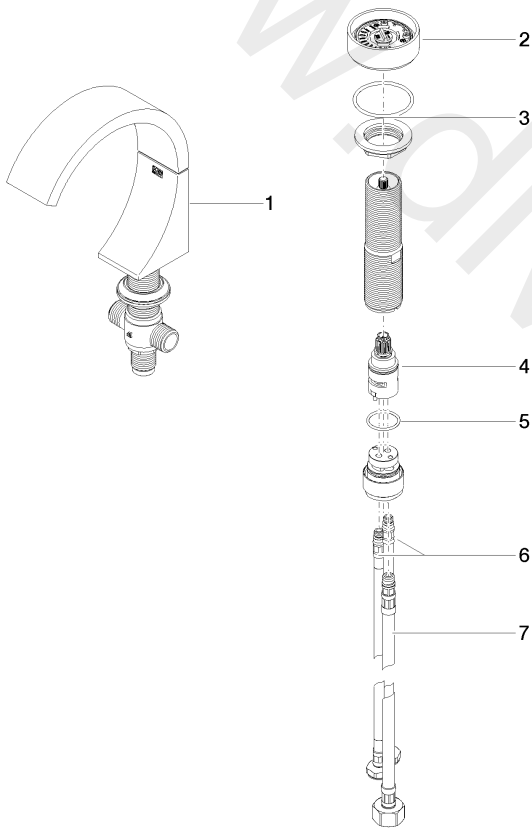

Washbasin - CYO

Two-hole basin mixer without pop-up waste - Brushed Platinum

Article number: 29 217 811-06

Washbasin - CYO

Two-hole basin mixer without pop-up waste - Brushed Platinum

Article number: 29 217 811-06

Spare parts list

Position	Quantity used	Item Number	Spare part	Delivery time
1	1	13 715 811-06	Deck-mounted basin spout without pop-up waste - Brushed Platinum	10
2	1	90 18 40 290 00-06	handle	10
3	1	04 30 11 038 67 90	fixing set	2
4	1	90 90 03 169 00 90	top	2
5	1	09 14 10 112 90	seal	2
6	2	04 30 04 100 00 90	hose	2
7	1	04 30 04 019 00 90	hose	2