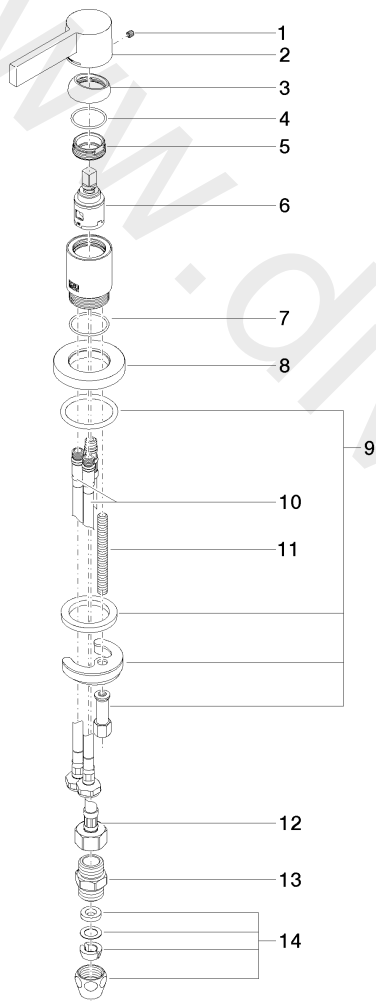

Washbasin - SERIES-VARIOUS
Single-lever basin mixer - Brushed Platinum
Article number: 29 210 971-06
Date of manufacture from 4/29/2021

Washbasin - SERIES-VARIOUS
Single-lever basin mixer - Brushed Platinum
Article number: 29 210 971-06
Date of manufacture from 4/29/2021

Spare parts list

Position	Quantity used	Item Number	Spare part	Delivery time
1	1	09 31 11 030 90	pin	2
2	1	09 20 87 004-06	handle	10
3	1	09 28 30 026-06	cover	10
4	1	09 14 10 091 90	seal	2
5	1	09 24 04 266 90	nut	2
6	1	90 15 05 042 00 90	cartridge	2
7	1	09 14 10 110 90	seal	2
8	1	09 27 97 040-06	rosette	10
9	1	04 30 11 085 97 90	fixing set	2
10	2	04 30 04 104 00 90	hose	2
11	1	09 31 11 011 90	pin	2
12	1	04 30 04 019 00 90	hose	2
13	1	09 24 03 168 10 90	nipple	2
14	1	04 23 30 040 00-06	threaded connector	10