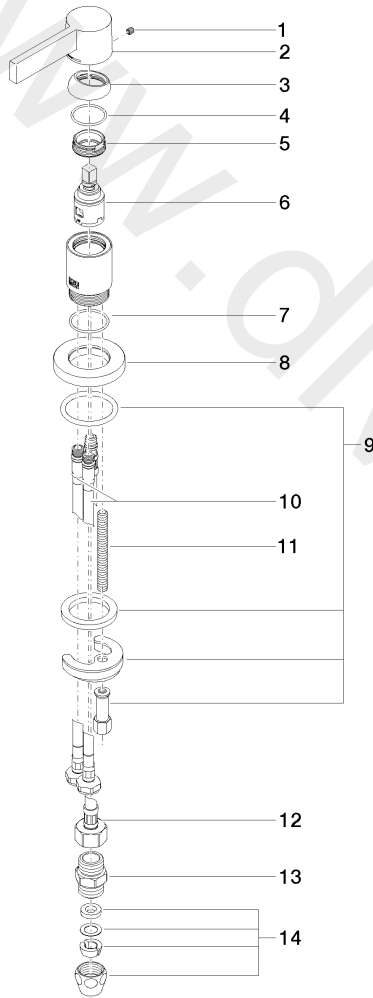

Sink - SERIES-VARIOUS
Single-lever lavatory mixer - Chrome
Article number: 29 210 971-00 0010
Date of manufacture from 4/29/2021

Sink - SERIES-VARIOUS
Single-lever lavatory mixer - Chrome
Article number: 29 210 971-00 0010
Date of manufacture from 4/29/2021

Spare parts list

Position	Number of units	Item Number	Spare part	Lead time
1	1	09 31 11 030 90	pin	2
2	1	09 20 87 004-00	handle	10
3	1	09 28 30 026-00	cover	10
4	1	09 14 10 091 90	seal	2
5	1	09 24 04 266 90	nut	2
6	1	90 15 05 042 00 90	cartridge	2
7	1	09 14 10 110 90	seal	2
8	1	09 27 97 040-00	rosette	10
9	1	04 30 11 085 97 90	fixing set	2
10	2	04 30 04 106 00 90	hose	2
11	1	09 31 11 011 90	pin	2
12	1	04 30 04 019 00 90	hose	2
13	1	09 24 03 168 10 90	nipple	2
14	1	04 23 30 040 00-00	threaded connector	10