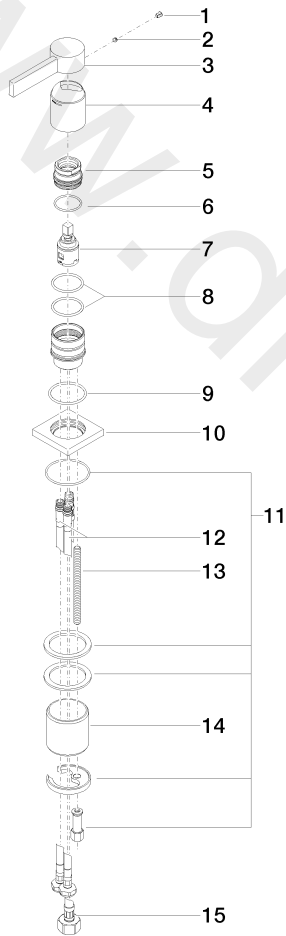

Washbasin - MEM

Single-lever basin mixer - Brushed Dark Platinum

Article number: 29 210 782-99

Date of manufacture from 5/5/2021

Washbasin - MEM

Single-lever basin mixer - Brushed Dark Platinum

Article number: 29 210 782-99

Date of manufacture from 5/5/2021

Spare parts list

Position	Quantity used	Item Number	Spare part	Delivery time
1	1	09 31 20 109 90	plug	2
2	1	09 31 11 063 90	pin	2
3	1	09 20 78 057-99	handle	30
4	1	09 11 02 289-99	cover	30
5	1	09 24 04 288 90	nut	2
6	1	09 14 10 137 90	seal	2
7	1	90 15 05 042 00 90	cartridge	2
8	2	09 14 10 192 90	seal	2
9	1	09 14 10 067 90	seal	2
10	1	09 27 78 040-99	rosette	30
11	1	04 30 11 038 02 90	fixing set	2
12	2	04 30 04 104 00 90	hose	2
13	1	09 31 11 012 90	pin	2
14	1	09 18 40 079 90	sleeve	2
15	1	04 30 04 019 00 90	hose	2