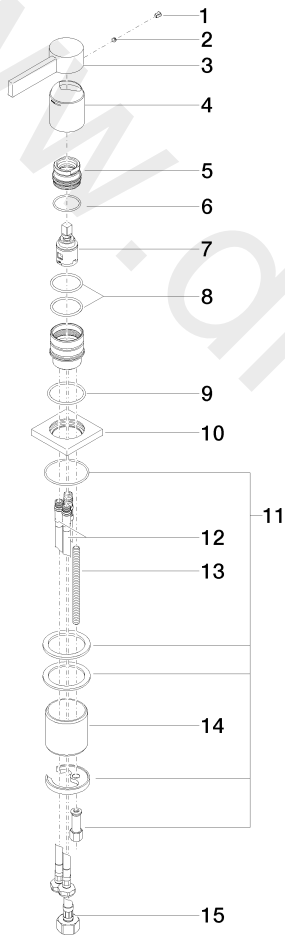

Washbasin - MEM

Single-lever basin mixer - Platinum

Article number: 29 210 782-08

Date of manufacture from 5/5/2021

Washbasin - MEM

Single-lever basin mixer - Platinum

Article number: 29 210 782-08

Date of manufacture from 5/5/2021

## Spare parts list

Position	Quantity used	Item Number	Spare part	Delivery time
1	1	09 31 20 109 90	plug	2
2	1	09 31 11 063 90	pin	2
3	1	09 20 78 057-08	handle	20
4	1	09 11 02 289-08	cover	20
5	1	09 24 04 288 90	nut	2
6	1	09 14 10 137 90	seal	2
7	1	90 15 05 042 00 90	cartridge	2
8	2	09 14 10 192 90	seal	2
9	1	09 14 10 067 90	seal	2
10	1	09 27 78 040-08	rosette	20
11	1	04 30 11 038 02 90	fixing set	2
12	2	04 30 04 104 00 90	hose	2
13	1	09 31 11 012 90	pin	2
14	1	09 18 40 079 90	sleeve	2
15	1	04 30 04 019 00 90	hose	2