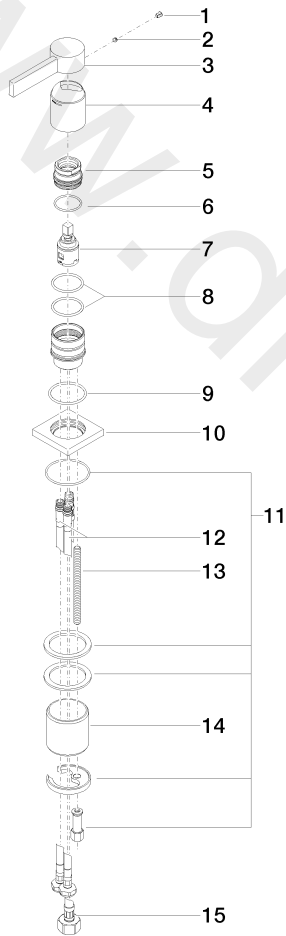

Washbasin - MEM

Single-lever basin mixer - Brushed Platinum

Article number: 29 210 782-06

Date of manufacture from 5/5/2021

Washbasin - MEM

Single-lever basin mixer - Brushed Platinum

Article number: 29 210 782-06

Date of manufacture from 5/5/2021

Spare parts list

Position	Quantity used	Item Number	Spare part	Delivery time
1	1	09 31 20 109 90	plug	2
2	1	09 31 11 063 90	pin	2
3	1	09 20 78 057-06	handle	10
4	1	09 11 02 289-06	cover	10
5	1	09 24 04 288 90	nut	2
6	1	09 14 10 137 90	seal	2
7	1	90 15 05 042 00 90	cartridge	2
8	2	09 14 10 192 90	seal	2
9	1	09 14 10 067 90	seal	2
10	1	09 27 78 040-06	rosette	10
11	1	04 30 11 038 02 90	fixing set	2
12	2	04 30 04 104 00 90	hose	2
13	1	09 31 11 012 90	pin	2
14	1	09 18 40 079 90	sleeve	2
15	1	04 30 04 019 00 90	hose	2