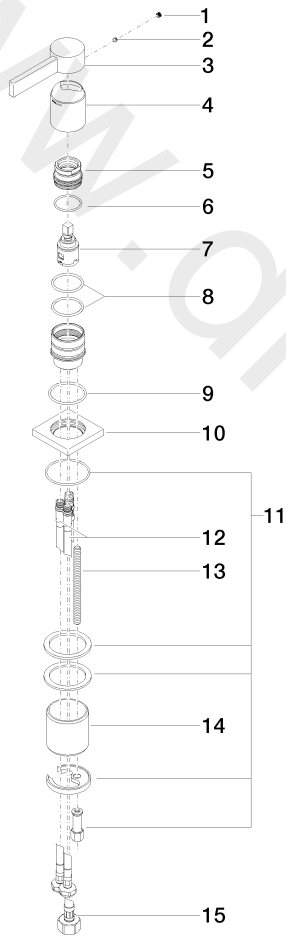

Sink - MEM

Single-lever lavatory mixer - Chrome

Article number: 29 210 782-00 0010

Date of manufacture from 5/5/2021

## Sink - MEM

Single-lever lavatory mixer - Chrome

Article number: 29 210 782-00 0010

Date of manufacture from 5/5/2021

## Spare parts list

Position	Number of units	Item Number	Spare part	Lead time
1	1	09 31 20 109 90	plug	2
2	1	09 31 11 063 90	pin	2
3	1	09 20 78 057-00	handle	10
4	1	09 11 02 289-00	cover	10
5	1	09 24 04 288 90	nut	2
6	1	09 14 10 137 90	seal	2
7	1	90 15 05 042 00 90	cartridge	2
8	2	09 14 10 192 90	seal	2
9	1	09 14 10 067 90	seal	2
10	1	09 27 78 040-00	rosette	10
11	1	04 30 11 038 02 90	fixing set	2
12	2	04 30 04 106 00 90	hose	2
13	1	09 31 11 012 90	pin	2
14	1	09 18 40 079 90	sleeve	2
15	1	04 30 04 019 00 90	hose	2