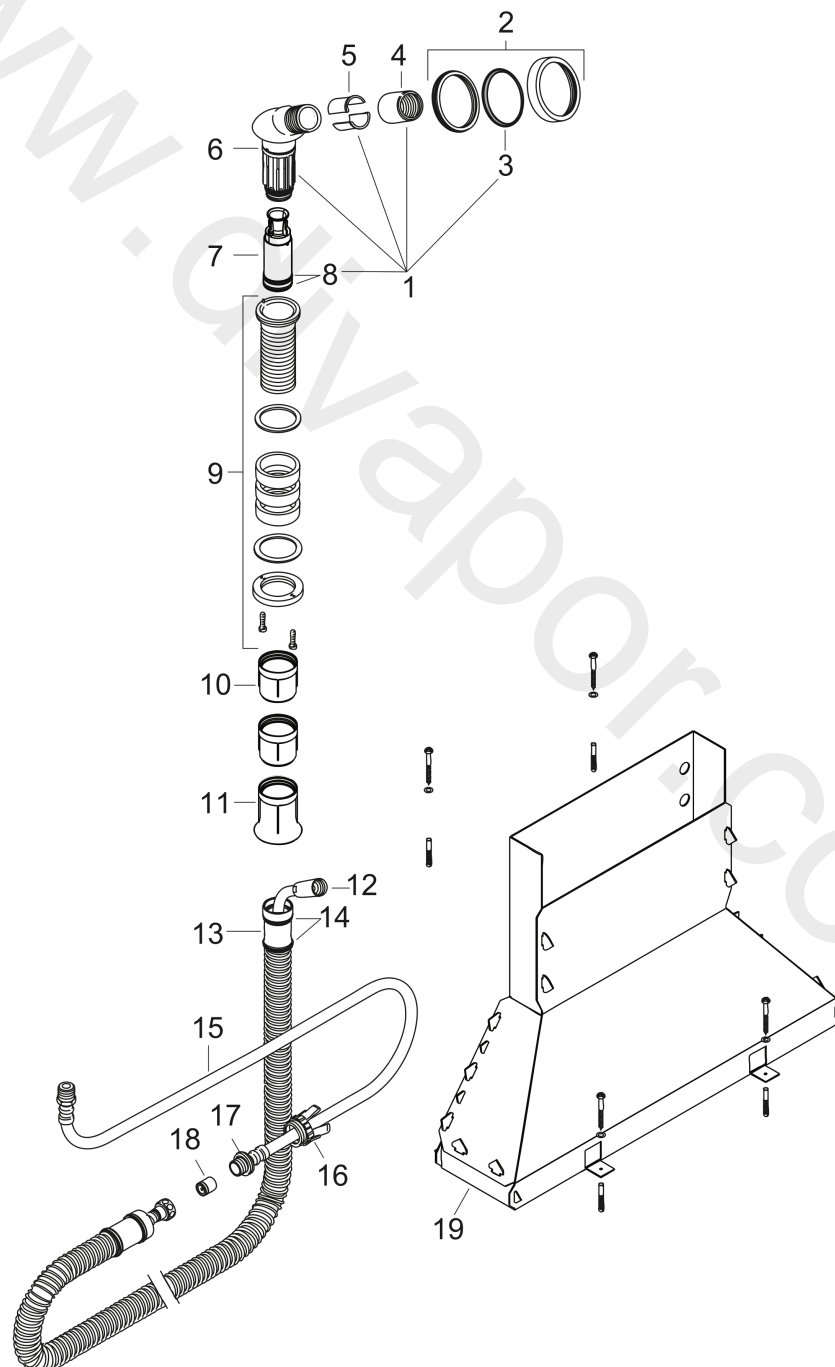

Rim mounted bath set

Surfaces: Article Number: **28382000**

Exploded Drawing

Year of production: **10/17 - 12/19**

Rim mounted bath set

Surfaces: Article Number: **28382000**

Spare part list

Year of production: **10/17 - 12/19**

Pos.		Article Number	Price	PU
1	shower holder, assy	96433000	£ 110,00	1
2	escutcheon for shower holder	96237000	£ 43,00	1
3	escutcheon chuck	97105000	£ 9,00	1
4	nut	97584000	£ 16,10	1
5	insert for shower holder	96942000	£ 13,30	1
6	O-ring 38x2,5	98198000	£ 6,10	1
7	hose brake	98656000	£ 20,50	1
8	O-Ring 28x2	98194000	£ 3,30	1
9	fixing set for Secuflex	96072000	£ 79,00	1
10	sleeve	98806000	£ 6,10	1
11	guide tube	98807000	£ 6,10	1
12	shower hose 2,00 m	94148000	£ 79,00	1
13	Secuflex hose 2,25 m	94108000	£ 173,00	1
14	O-ring 35x3	98435000	£ 3,30	1
15	pressure hose	94174000	£ 64,00	1
16	expended nut for Secuflex	96074000	£ 9,00	1
17	O-ring 27x2,5	98149000	£ 3,30	1
18	set of non return valves DW 15	94074000	£ 16,10	1
19	Secuflexbox	28389000	£ 64,00	1
a	silicone sprayer 10 ml	97864000	£ 43,00	1