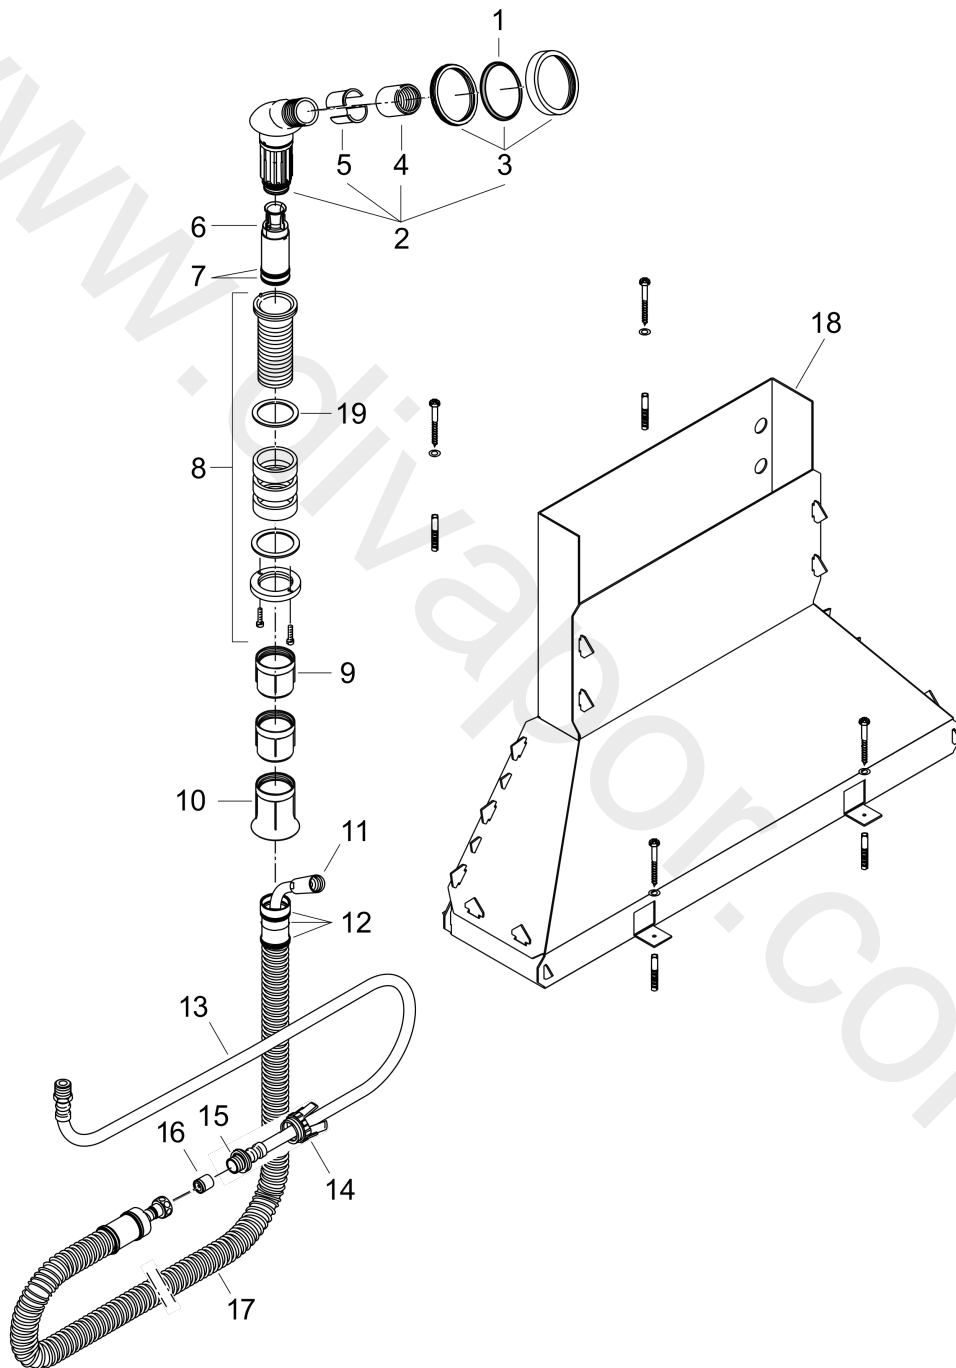

Secuflex

Rim mounted bath set

Surfaces: Article Number: **28380830**

Exploded Drawing

Year of production: **04/10 - 10/10**

Secuflex

Rim mounted bath set

Surfaces: Article Number: **28380830**

Spare part list

Year of production: **04/10 - 10/10**

Pos.	Description	Article Number	Price	PU
1	escutcheon chuck	97105000	£ 9,00	1
2	hose brake	98656000	£ 20,50	1
3	fixing set for Secuflex	96072000	£ 79,00	1
4	guide tube	98807000	£ 6,10	1
5	pressure hose	94174000	£ 64,00	1
6	set of non return valves DW 15	94074000	£ 16,10	1
7	Secuflex hose 2,25 m	94108000	£ 173,00	1
8	expended nut for Secuflex	96074000	£ 9,00	1
9	shower hose 2,00 m	94148000	£ 79,00	1
10	sleeve	98806000	£ 6,10	1
11	shower holder, assy	96433830	£ 173,00	1
12	escutcheon for shower holder	96237830	£ 64,00	1
13	insert for shower holder	96942000	£ 13,30	1
14	nut	97584830	£ 20,50	1
15	Secuflexbox	28389000	£ 64,00	1
a	SECUFLEX hose + long hose (max. extension 1,40 m)	94109000	£ 445,00	1