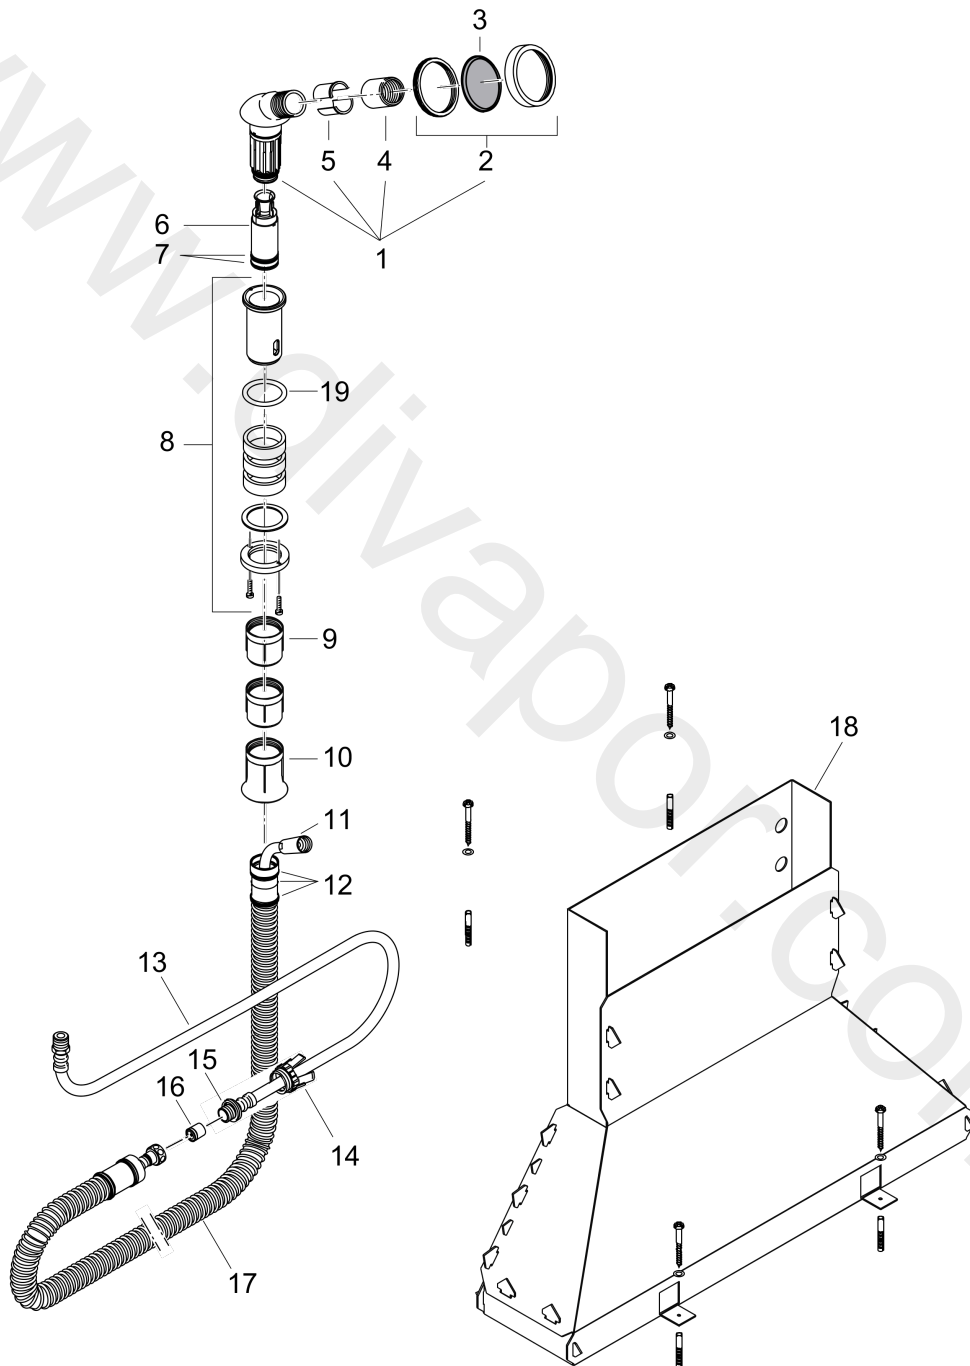

**Secuflex**

**Rim mounted bath set**

Surfaces: Article Number: **28380830**

**Exploded Drawing**

Year of production: **11/10 - 03/12**

### Rim mounted bath set

Surfaces: Article Number: **28380830**

#### Spare part list

Year of production: **11/10 - 03/12**

Pos.	Description	Article Number	Price	PU
1	shower holder, assy	96433830	£ 173,00	1
2	escutcheon for shower holder	96237830	£ 64,00	1
3	escutcheon chuck	97105000	£ 9,00	1
4	nut	97584830	£ 20,50	1
5	insert for shower holder	96942000	£ 13,30	1
6	hose brake	98656000	£ 20,50	1
7	fixing set for Secuflex	96072000	£ 79,00	1
8	sleeve	98806000	£ 6,10	1
9	guide tube	98807000	£ 6,10	1
10	shower hose 2,00 m	94148000	£ 79,00	1
11	pressure hose	94174000	£ 64,00	1
12	expended nut for Secuflex	96074000	£ 9,00	1
13	set of non return valves DW 15	94074000	£ 16,10	1
14	Secuflex hose 2,25 m	94108000	£ 173,00	1
15	Secuflexbox	28389000	£ 64,00	1
a	SECUFLEX hose + long hose (max. extension 1,40 m)	94109000	£ 445,00	1