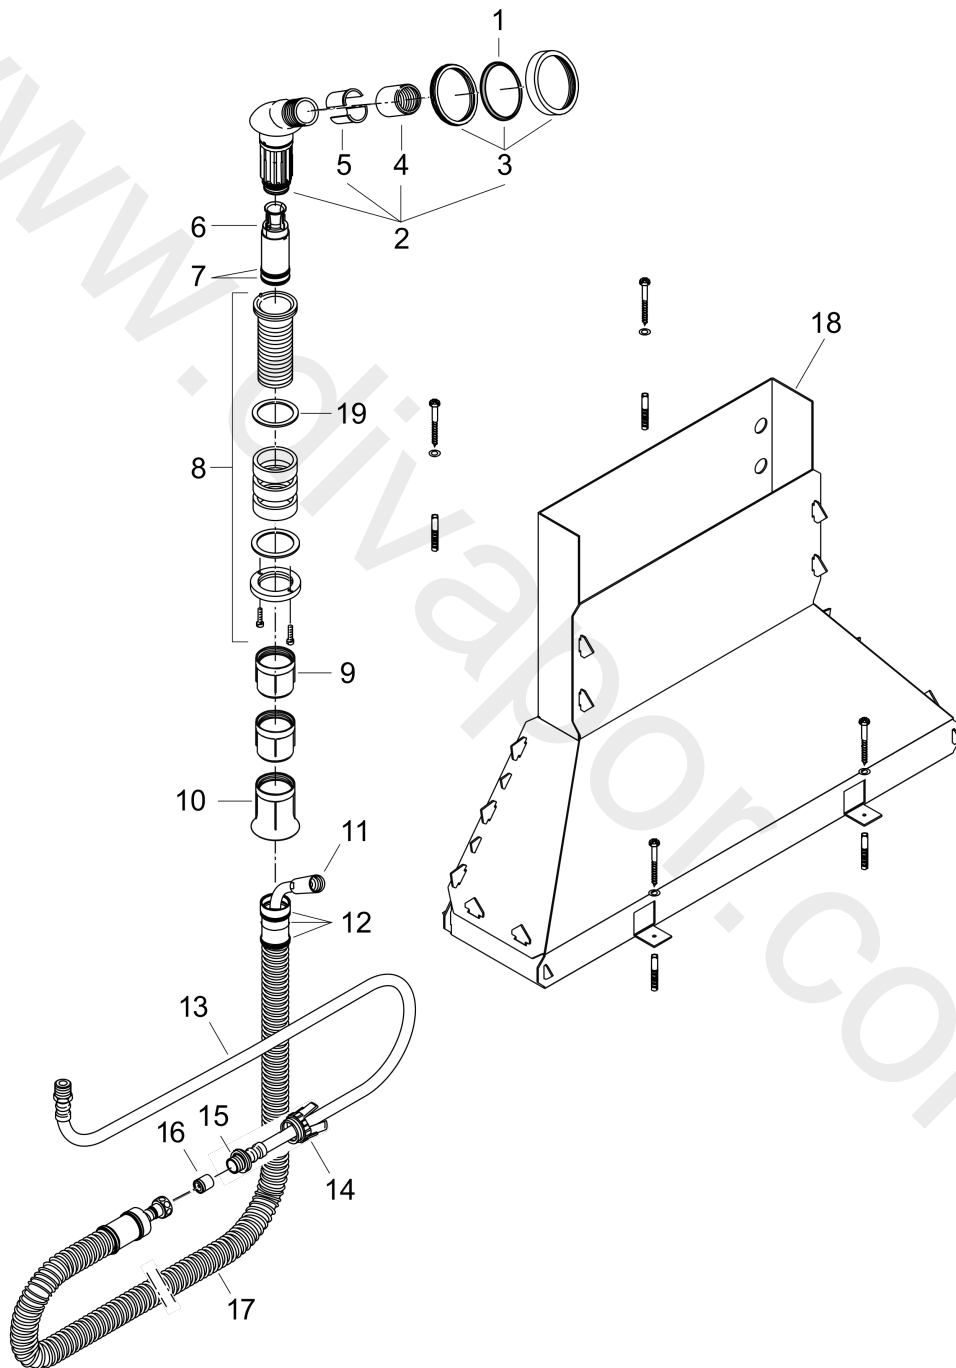

Secuflex

Rim mounted bath set

Surfaces: Article Number: **28380820**

Exploded Drawing

Year of production: **04/10 - 10/10**

Secuflex

Rim mounted bath set

Surfaces: Article Number: **28380820**

Spare part list

Year of production: **04/10 - 10/10**

| Pos. | Description | Article Number | Price | PU |
|------|---|----------------|----------|----|
| 1 | escutcheon chuck | 97105000 | £ 9,00 | 1 |
| 2 | hose brake | 98656000 | £ 20,50 | 1 |
| 3 | fixing set for Secuflex | 96072000 | £ 79,00 | 1 |
| 4 | guide tube | 98807000 | £ 6,10 | 1 |
| 5 | pressure hose | 94174000 | £ 64,00 | 1 |
| 6 | set of non return valves DW 15 | 94074000 | £ 16,10 | 1 |
| 7 | Secuflex hose 2,25 m | 94108000 | £ 173,00 | 1 |
| 8 | expended nut for Secuflex | 96074000 | £ 9,00 | 1 |
| 9 | shower hose 2,00 m | 94148000 | £ 79,00 | 1 |
| 10 | sleeve | 98806000 | £ 6,10 | 1 |
| 11 | shower holder, assy | 96433820 | £ 173,00 | 1 |
| 12 | escutcheon for shower holder | 96237820 | £ 64,00 | 1 |
| 13 | insert for shower holder | 96942000 | £ 13,30 | 1 |
| 14 | nut | 97584820 | £ 25,00 | 1 |
| 15 | Secuflexbox | 28389000 | £ 64,00 | 1 |
| a | SECUFLEX hose + long hose (max. extension 1,40 m) | 94109000 | £ 445,00 | 1 |