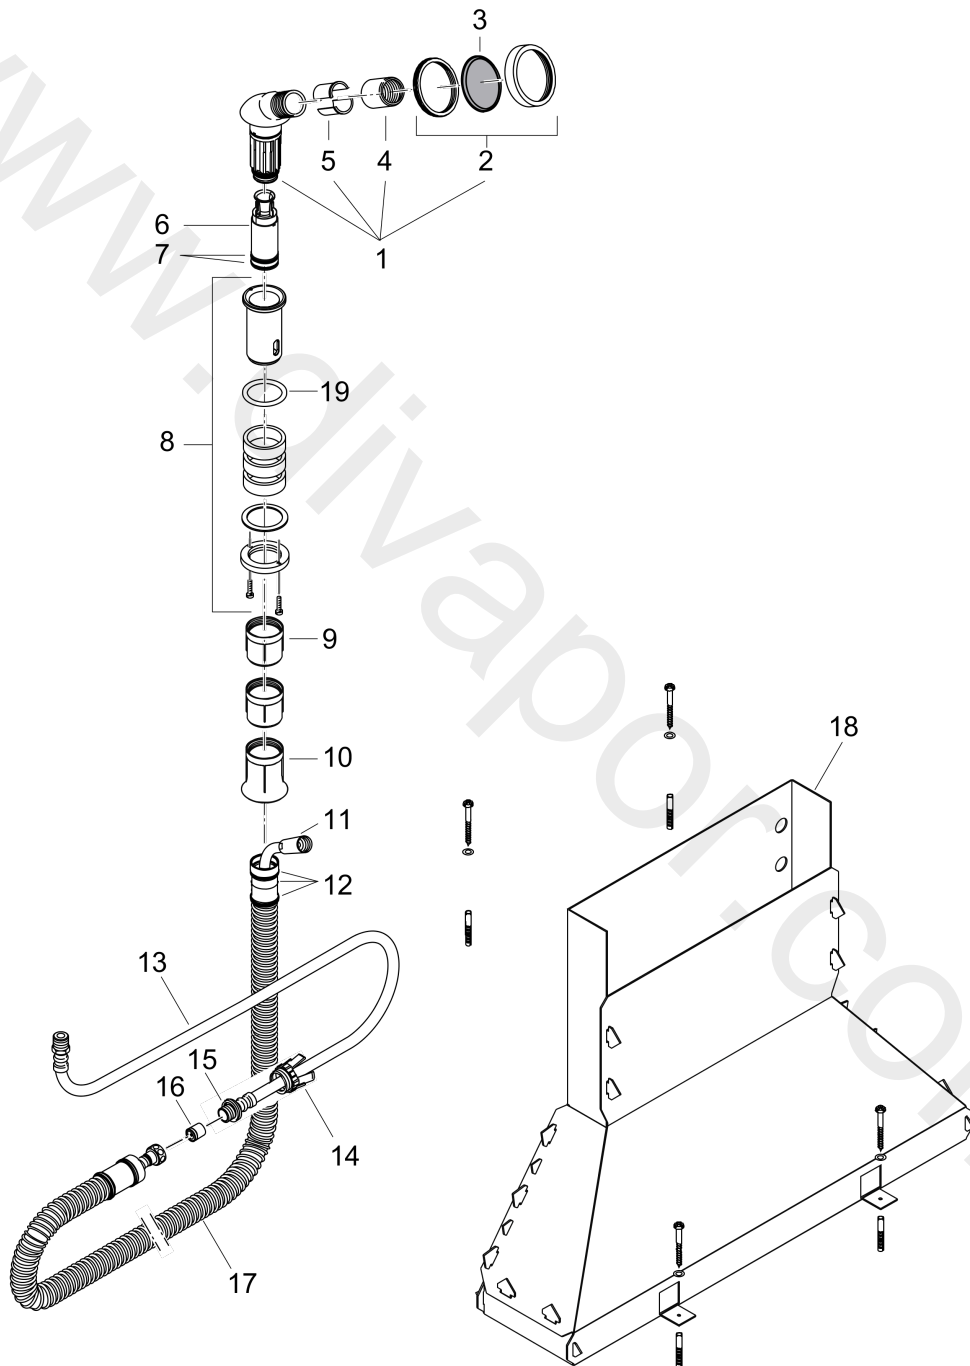

Secuflex

Rim mounted bath set

Surfaces: Article Number: **28380820**

Exploded Drawing

Year of production: **11/10 - 12/13**

Secuflex

Rim mounted bath set

Surfaces: Article Number: **28380820**

Spare part list

Year of production: **11/10 - 12/13**

Pos.	Description	Article Number	Price	PU
1	shower holder, assy	96433820	£ 173,00	1
2	escutcheon for shower holder	96237820	£ 64,00	1
3	escutcheon chuck	97105000	£ 9,00	1
4	nut	97584820	£ 25,00	1
5	insert for shower holder	96942000	£ 13,30	1
6	hose brake	98656000	£ 20,50	1
7	fixing set for Secuflex	96072000	£ 79,00	1
8	sleeve	98806000	£ 6,10	1
9	guide tube	98807000	£ 6,10	1
10	shower hose 2,00 m	94148000	£ 79,00	1
11	pressure hose	94174000	£ 64,00	1
12	expended nut for Secuflex	96074000	£ 9,00	1
13	set of non return valves DW 15	94074000	£ 16,10	1
14	Secuflex hose 2,25 m	94108000	£ 173,00	1
15	Secuflexbox	28389000	£ 64,00	1
a	SECUFLEX hose + long hose (max. extension 1,40 m)	94109000	£ 445,00	1