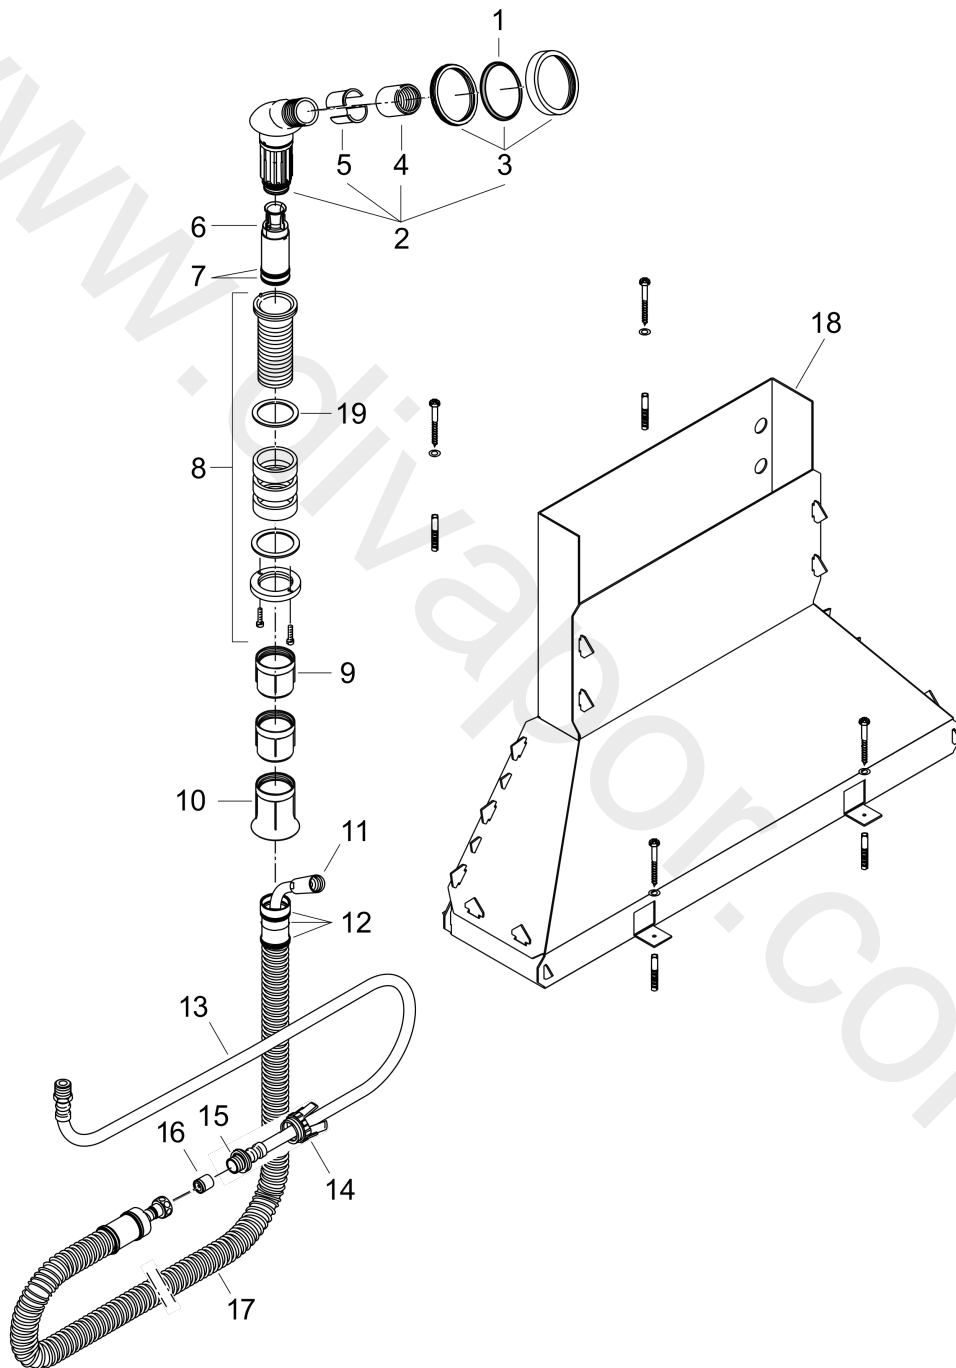

**Secuflex**

**Rim mounted bath set**

Surfaces: Article Number: **28380800**

**Exploded Drawing**

Year of production: **05/09 - 10/10**

### Rim mounted bath set

Surfaces: Article Number: **28380800**

## Spare part list

Year of production: **05/09 - 10/10**

Pos.	Description	Article Number	Price	PU
1	escutcheon chuck	97105000	£ 9,00	1
2	shower holder, assy	96433800	£ 137,00	1
3	escutcheon for shower holder	96237800	£ 79,00	1
4	nut	97584800	£ 20,50	1
5	insert for shower holder	96942000	£ 13,30	1
6	hose brake	98656000	£ 20,50	1
7	O-Ring 28x2	98194000	£ 3,30	1
8	fixing set for Secuflex	96072000	£ 79,00	1
9	sleeve	98806000	£ 6,10	1
10	guide tube	98807000	£ 6,10	1
11	shower hose 2,00 m	94148000	£ 79,00	1
12	O-ring 35x3	98435000	£ 3,30	1
13	pressure hose	94174000	£ 64,00	1
14	expended nut for Secuflex	96074000	£ 9,00	1
15	O-ring 27x2,5	98149000	£ 3,30	1
16	set of non return valves DW 15	94074000	£ 16,10	1
17	Secuflex hose 2,25 m	94108000	£ 173,00	1
18	Secuflexbox	28389000	£ 64,00	1
a	SECUFLEX hose + long hose (max. extension 1,40 m)	94109000	£ 445,00	1
b	diverter unit	96948000	£ 79,00	1