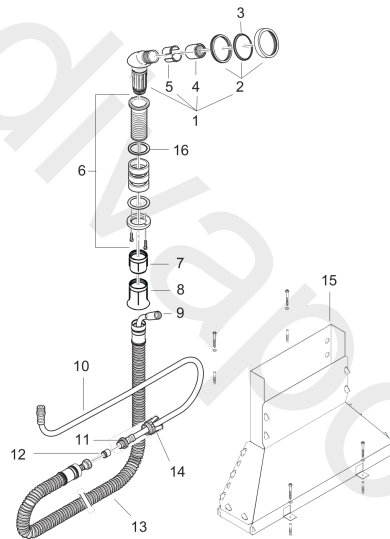

**Secuflex**

**Rim mounted bath set**

Surfaces: Article Number: **28380800**

**Exploded Drawing**

Year of production: **03/07 - 04/09**

### Rim mounted bath set

Surfaces: Article Number: **28380800**

## Spare part list

Year of production: **03/07 - 04/09**

Pos.	Description	Article Number	Price	PU
1	shower holder, assy	96433800	£ 137,00	1
2	escutcheon for shower holder	96237800	£ 79,00	1
3	escutcheon chuck	97105000	£ 9,00	1
4	nut	97584800	£ 20,50	1
5	insert for shower holder	96942000	£ 13,30	1
6	fixing set for Secuflex	96072000	£ 79,00	1
7	sleeve	98806000	£ 6,10	1
8	guide tube	98807000	£ 6,10	1
9	shower hose 2,00 m	94148000	£ 79,00	1
10	pressure hose	94174000	£ 64,00	1
11	O-ring 27x2,5	98149000	£ 3,30	1
12	set of non return valves DW 15	94074000	£ 16,10	1
13	Secuflex hose 2,25 m	94108000	£ 173,00	1
14	expended nut for Secuflex	96074000	£ 9,00	1
15	Secuflexbox	28389000	£ 64,00	1
a	SECUFLEX hose + long hose (max. extension 1,40 m)	94109000	£ 445,00	1