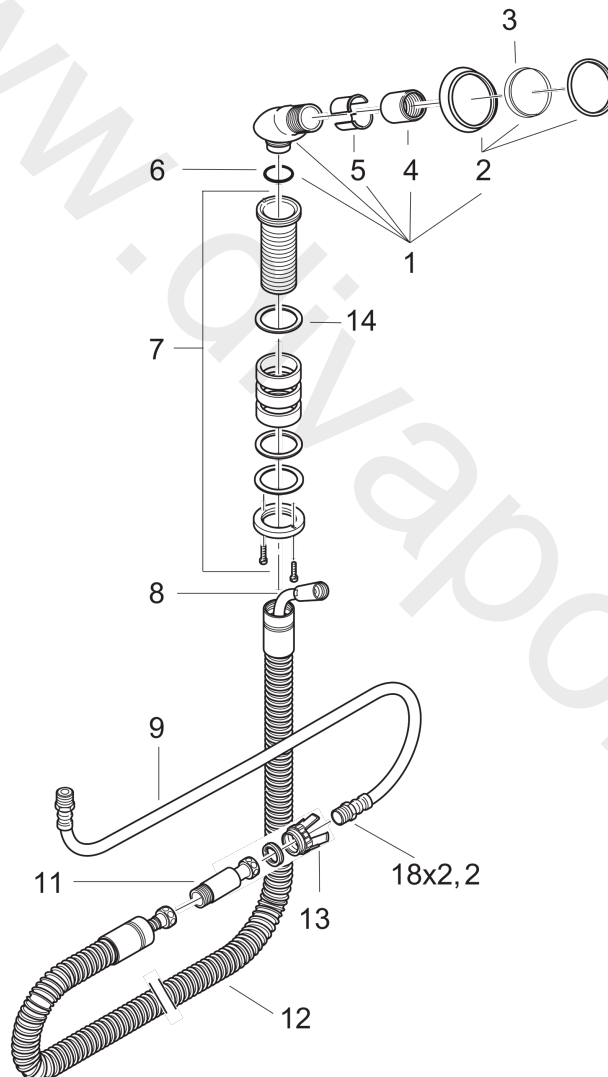

**Secuflex**

**Rim mounted bath set**

Surfaces: Article Number: **28380800**

**Exploded Drawing**

Year of production: **02/98 - 01/01**

### Rim mounted bath set

Surfaces: Article Number: **28380800**

## Spare part list

Year of production: **02/98 - 01/01**

Pos.	Description	Article Number	Price	PU
1	shower holder, assy	96433800	£ 137,00	1
2	escutcheon for shower holder	96237800	£ 79,00	1
3	escutcheon chuck	97520000	£ 13,30	1
4	nut	97584800	£ 20,50	1
5	insert for shower holder	96942XXX	> £ 13,30	-
6	O-ring 40x3	92634000	£ 3,30	1
7	fixing set for Secuflex	96072000	£ 79,00	1
8	shower hose 2,00 m	94148000	£ 79,00	1
9	pressure hose	94174000	£ 64,00	1
10	O-ring 27x2,5	98149000	£ 3,30	1
11	back flow preventor cartridge	94146000	£ 35,00	1
12	Secuflex hose 2,25 m	94108000	£ 173,00	1
13	expended nut for Secuflex	96074000	£ 9,00	1
a	SECUFLEX hose + long hose (max. extension 1,40 m)	94109000	£ 445,00	1