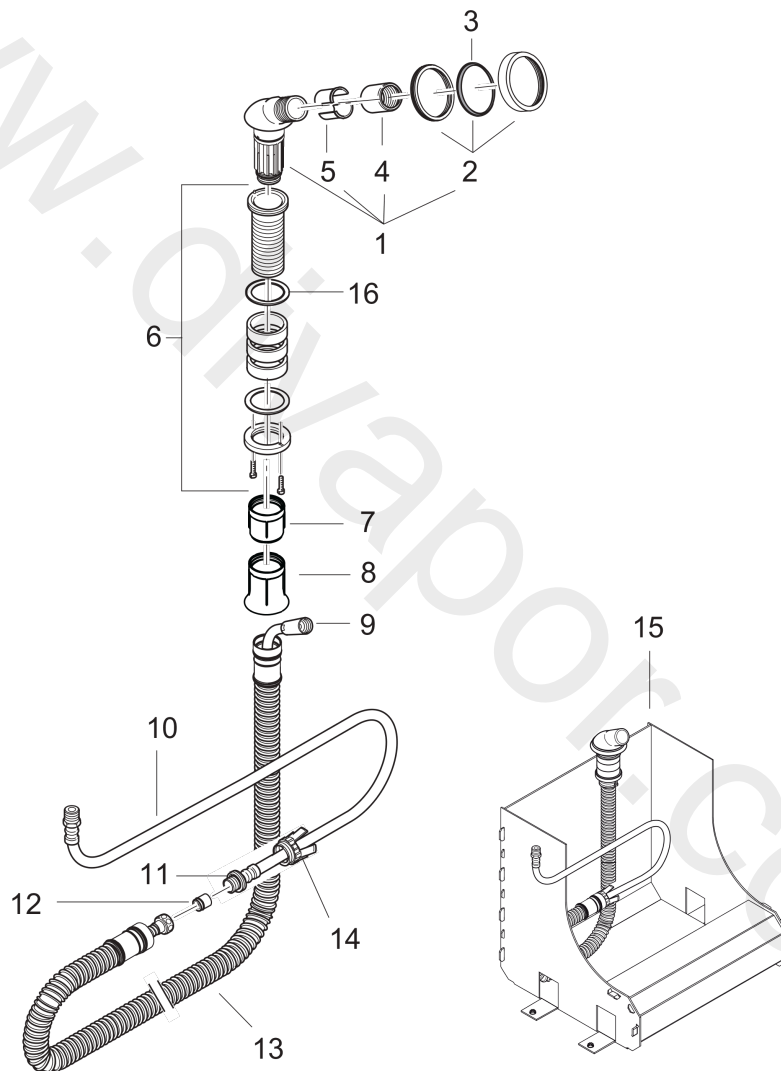

Securflex

Rim mounted bath set

Surfaces: Article Number: **28380800**

Exploded Drawing

Year of production: **02/01 - 02/07**

Secuflex

Rim mounted bath set

Surfaces: Article Number: **28380800**

Spare part list

Year of production: **02/01 - 02/07**

Pos.	Description	Article Number	Price	PU
1	shower holder, assy	96433800	£ 137,00	1
2	escutcheon for shower holder	96237800	£ 79,00	1
3	escutcheon chuck	97105000	£ 9,00	1
4	nut	97584800	£ 20,50	1
5	insert for shower holder	96942XXX	> £ 13,30	-
6	fixing set for Secuflex	96072000	£ 79,00	1
7	sleeve	98806000	£ 6,10	1
8	guide tube	98807000	£ 6,10	1
9	shower hose 2,00 m	94148000	£ 79,00	1
10	pressure hose	94174000	£ 64,00	1
11	O-ring 27x2,5	98149000	£ 3,30	1
12	set of non return valves DW 15	94074000	£ 16,10	1
13	Secuflex hose 2,25 m	94108000	£ 173,00	1
14	expended nut for Secuflex	96074000	£ 9,00	1
15	Secuflexbox	28389000	£ 64,00	1
a	SECUFLEX hose + long hose (max. extension 1,40 m)	94109000	£ 445,00	1