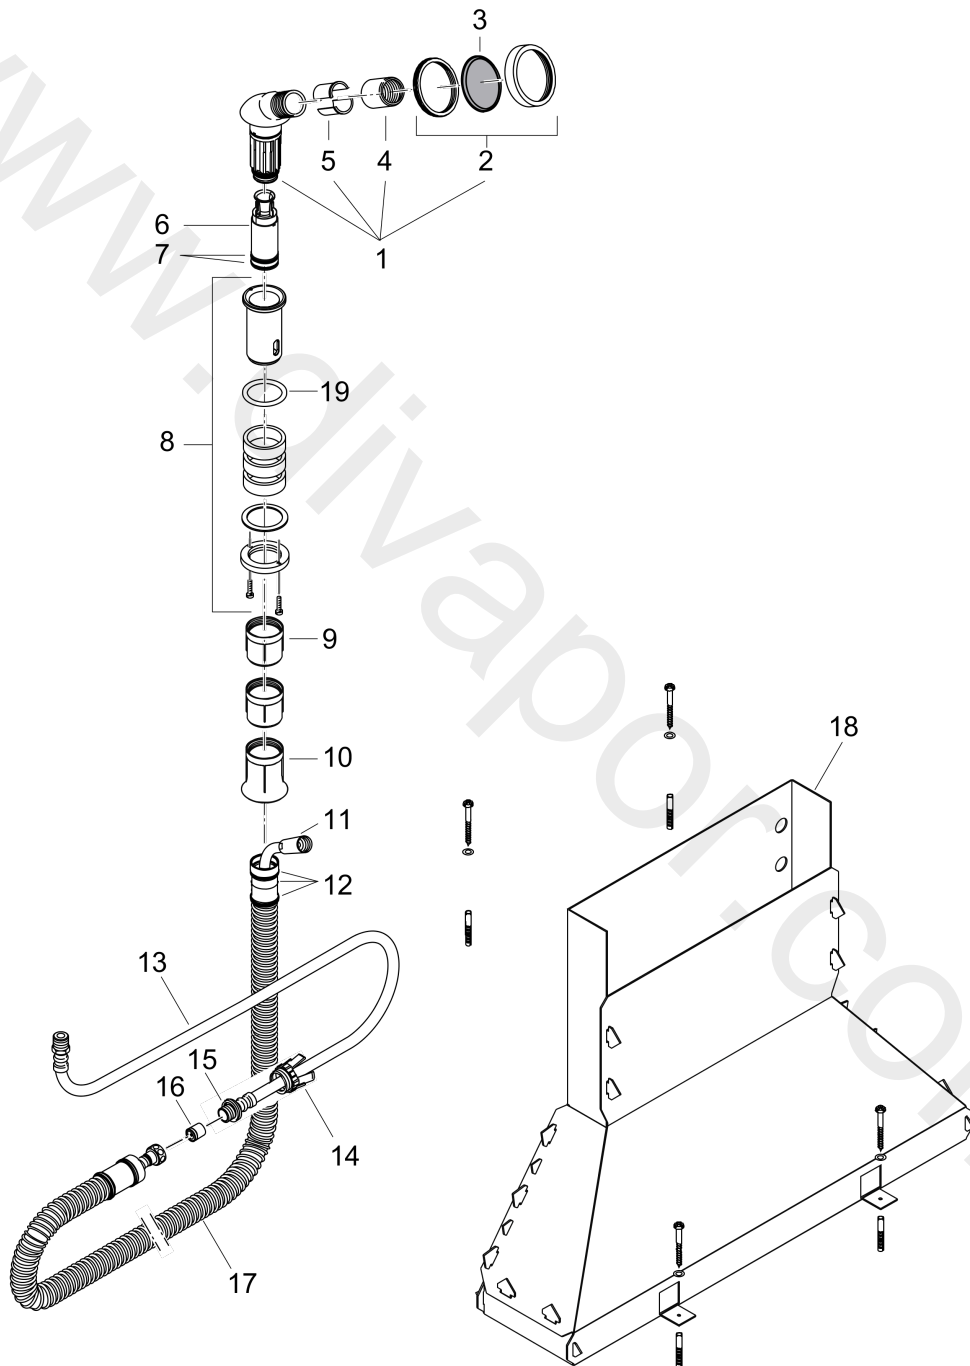

Secuflex

Rim mounted bath set

Surfaces: Article Number: **28380800**

Exploded Drawing

Year of production: **11/10 - 05/13**

Secuflex

Rim mounted bath set

Surfaces: Article Number: **28380800**

Spare part list

Year of production: **11/10 - 05/13**

Pos.	Description	Article Number	Price	PU
1	shower holder, assy	96433800	£ 137,00	1
2	escutcheon for shower holder	96237800	£ 79,00	1
3	escutcheon chuck	97105000	£ 9,00	1
4	nut	97584800	£ 20,50	1
5	insert for shower holder	96942000	£ 13,30	1
6	hose brake	98656000	£ 20,50	1
7	O-Ring 28x2	98194000	£ 3,30	1
8	fixing set for Secuflex	96072000	£ 79,00	1
9	sleeve	98806000	£ 6,10	1
10	guide tube	98807000	£ 6,10	1
11	shower hose 2,00 m	94148000	£ 79,00	1
12	O-ring 35x3	98435000	£ 3,30	1
13	pressure hose	94174000	£ 64,00	1
14	expended nut for Secuflex	96074000	£ 9,00	1
15	O-ring 27x2,5	98149000	£ 3,30	1
16	set of non return valves DW 15	94074000	£ 16,10	1
17	Secuflex hose 2,25 m	94108000	£ 173,00	1
18	Secuflexbox	28389000	£ 64,00	1
a	SECUFLEX hose + long hose (max. extension 1,40 m)	94109000	£ 445,00	1