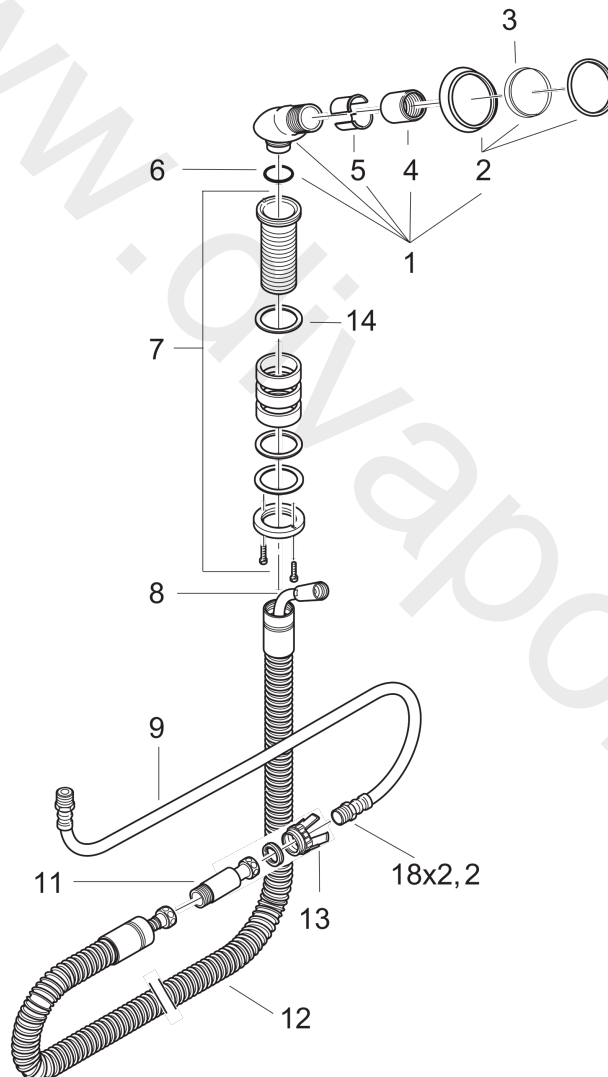

**Secuflex**

**Rim mounted bath set**

Surfaces: Article Number: **28380330**

**Exploded Drawing**

Year of production: **03/92 - 01/01**

### Rim mounted bath set

Surfaces: Article Number: **28380330**

#### Spare part list

Year of production: **03/92 - 01/01**

Pos.	Description	Article Number	Price	PU
1	shower holder, assy	96433330	£ 137,00	1
2	escutcheon for shower holder	96237330	£ 51,00	1
3	escutcheon chuck	97520000	£ 13,30	1
4	nut	97584330	£ 20,50	1
5	insert for shower holder	96942XXX	> £ 13,30	-
6	O-ring 40x3	92634000	£ 3,30	1
7	fixing set for Secuflex	96072000	£ 79,00	1
8	shower hose 2,00 m	94148000	£ 79,00	1
9	pressure hose	94174000	£ 64,00	1
10	O-ring 27x2,5	98149000	£ 3,30	1
11	back flow preventor cartridge	94146000	£ 35,00	1
12	Secuflex hose 2,25 m	94108000	£ 173,00	1
13	expended nut for Secuflex	96074000	£ 9,00	1
a	SECUFLEX hose + long hose (max. extension 1,40 m)	94109000	£ 445,00	1