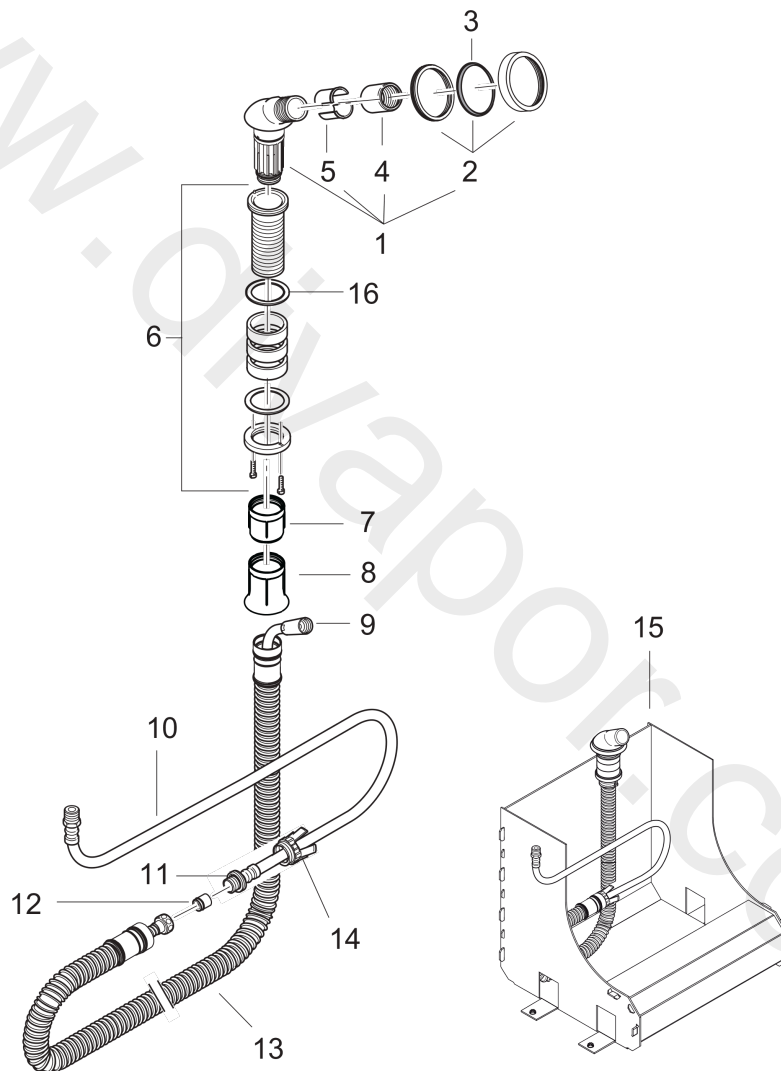

Secuflex

Rim mounted bath set

Surfaces: Article Number: **28380330**

Exploded Drawing

Year of production: **02/01 - 02/07**

Secuflex

Rim mounted bath set

Surfaces: Article Number: **28380330**

Spare part list

Year of production: **02/01 - 02/07**

Pos.	Description	Article Number	Price	PU
1	shower holder, assy	96433330	£ 137,00	1
2	escutcheon for shower holder	96237330	£ 51,00	1
3	escutcheon chuck	97105000	£ 9,00	1
4	nut	97584330	£ 20,50	1
5	insert for shower holder	96942XXX	> £ 13,30	-
6	fixing set for Secuflex	96072000	£ 79,00	1
7	sleeve	98806000	£ 6,10	1
8	guide tube	98807000	£ 6,10	1
9	shower hose 2,00 m	94148000	£ 79,00	1
10	pressure hose	94174000	£ 64,00	1
11	O-ring 27x2,5	98149000	£ 3,30	1
12	set of non return valves DW 15	94074000	£ 16,10	1
13	Secuflex hose 2,25 m	94108000	£ 173,00	1
14	expended nut for Secuflex	96074000	£ 9,00	1
15	Secuflexbox	28389000	£ 64,00	1
a	SECUFLEX hose + long hose (max. extension 1,40 m)	94109000	£ 445,00	1