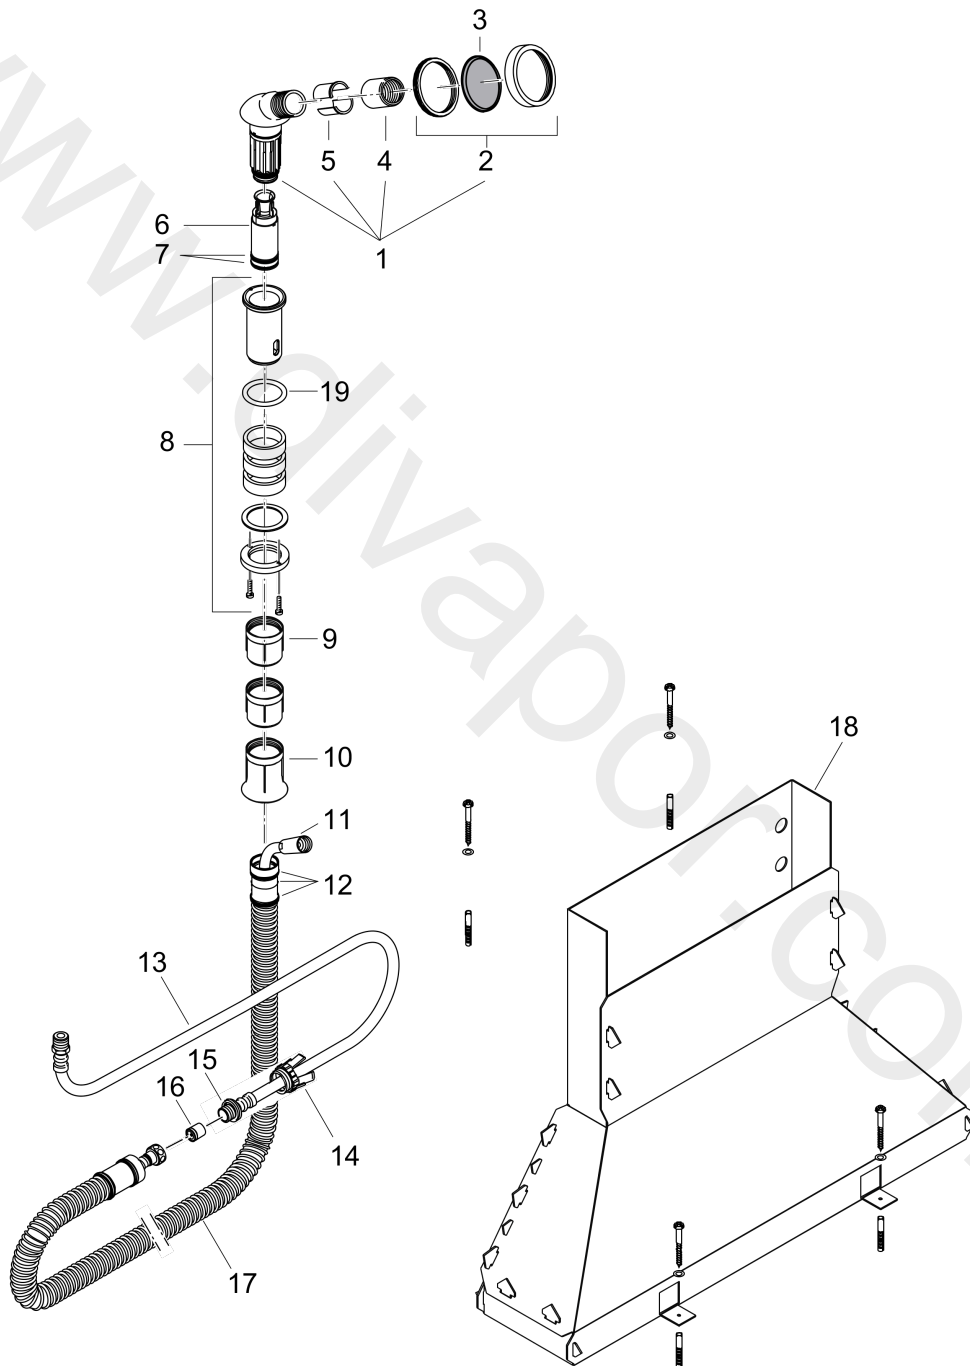

Secuflex

Rim mounted bath set

Finish: **Chrome** Article Number: **28380000**

Description

product features

- suitable for installation on bath rim
- consists of: shower holder, shower hose, Secubox, Secuflex hose brake, hose insert
- connection thread G 1/2
- connection dimension: DN15
- drilling diameter on bath tub: Ø 50 mm
- maximum pull-out length of hand shower 1.10 m
- WRAS 1903324

Certificates / Sustainability

Product image

Scale drawing

Secuflex

Rim mounted bath set

Finish: **Chrome** Article Number: **28380000**

Exploded Drawing

Year of production: >11/10

Secuflex**Rim mounted bath set**Finish: **Chrome** Article Number: **28380000****Spare part list**

Year of production: >11/10

Pos.	Description	Article Number	Price	PU
1	shower holder, assy	96433000	£ 110,00	1
2	escutcheon for shower holder	96237000	£ 43,00	1
3	escutcheon chuck	97105000	£ 9,00	1
4	nut	97584000	£ 16,10	1
5	insert for shower holder	96942000	£ 13,30	1
6	hose brake	98656000	£ 20,50	1
7	O-Ring 28x2	98194000	£ 3,30	1
8	fixing set for Secuflex	96072000	£ 79,00	1
9	sleeve	98806000	£ 6,10	1
10	guide tube	98807000	£ 6,10	1
11	shower hose 2,00 m	94148000	£ 79,00	1
12	O-ring 35x3	98435000	£ 3,30	1
13	pressure hose	94174000	£ 64,00	1
14	expended nut for Secuflex	96074000	£ 9,00	1
15	O-ring 27x2,5	98149000	£ 3,30	1
16	set of non return valves DW 15	94074000	£ 16,10	1
17	Secuflex hose 2,25 m	94108000	£ 173,00	1
18	Secuflexbox	28389000	£ 64,00	1
19	seal	92979000	£ 3,30	1
a	SECUFLEX hose + long hose (max. extension 1,40 m)	94109000	£ 445,00	1
b	silicone sprayer 10 ml	97864000	£ 43,00	1