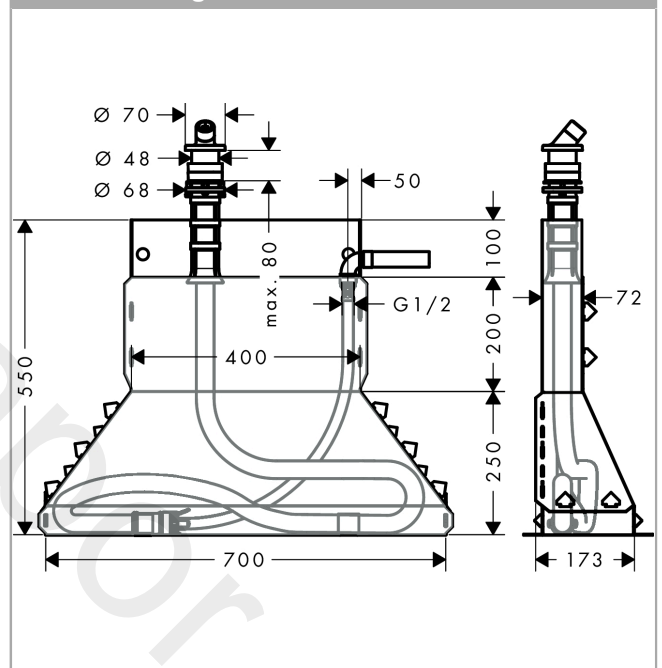

Secuflex

Rim mounted bath set

Finish: **Chrome** Article Number: **28380000**

Description

product features

- suitable for installation on bath rim
- consists of: shower holder, shower hose, Secubox, Secuflex hose brake, hose insert
- connection thread G 1/2
- connection dimension: DN15
- drilling diameter on bath tub: Ø 50 mm
- maximum pull-out length of hand shower 1.10 m
- WRAS 1903324

Certificates / Sustainability

Product image

Scale drawing

Secuflex

Rim mounted bath set

Finish: **Chrome** Article Number: **28380000**

Exploded Drawing

Year of production: >11/10

Secuflex**Rim mounted bath set**Finish: **Chrome** Article Number: **28380000****Spare part list**

Year of production: >11/10

Pos.	Description	Article Number	Price	PU
1	shower holder, assy	96433000	£ 110,00	1
2	escutcheon for shower holder	96237000	£ 43,00	1
3	escutcheon chuck	97105000	£ 9,00	1
4	nut	97584000	£ 16,10	1
5	insert for shower holder	96942000	£ 13,30	1
6	hose brake	98656000	£ 20,50	1
7	O-Ring 28x2	98194000	£ 3,30	1
8	fixing set for Secuflex	96072000	£ 79,00	1
9	sleeve	98806000	£ 6,10	1
10	guide tube	98807000	£ 6,10	1
11	shower hose 2,00 m	94148000	£ 79,00	1
12	O-ring 35x3	98435000	£ 3,30	1
13	pressure hose	94174000	£ 64,00	1
14	expended nut for Secuflex	96074000	£ 9,00	1
15	O-ring 27x2,5	98149000	£ 3,30	1
16	set of non return valves DW 15	94074000	£ 16,10	1
17	Secuflex hose 2,25 m	94108000	£ 173,00	1
18	Secuflexbox	28389000	£ 64,00	1
19	seal	92979000	£ 3,30	1
a	SECUFLEX hose + long hose (max. extension 1,40 m)	94109000	£ 445,00	1
b	silicone sprayer 10 ml	97864000	£ 43,00	1