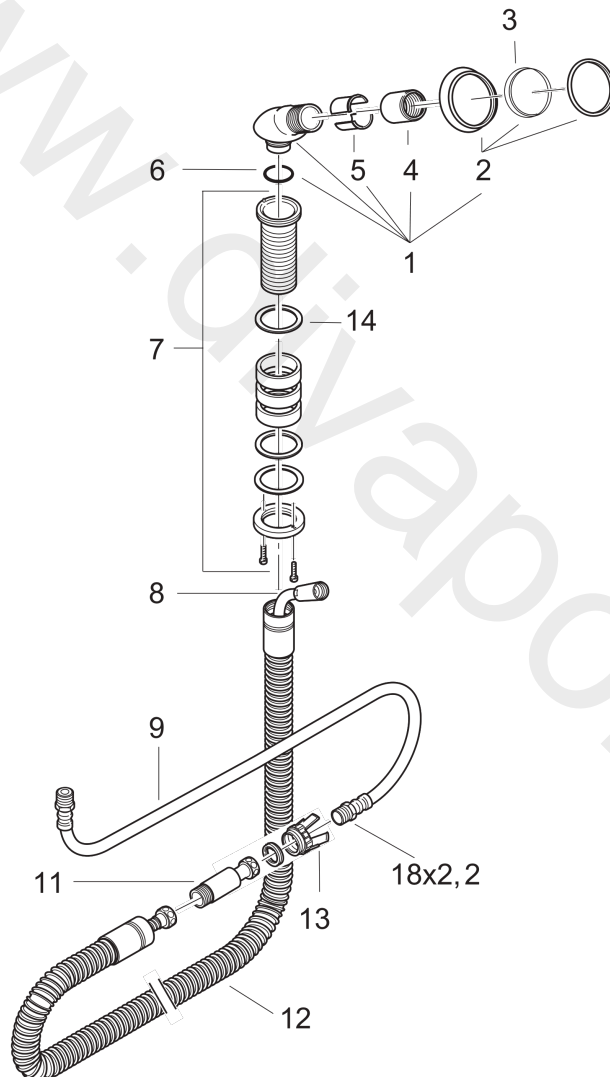

**Secuflex**

**Rim mounted bath set**

Surfaces: Article Number: **28380000**

**Exploded Drawing**

Year of production: **03/92 - 01/01**

### Rim mounted bath set

Surfaces: Article Number: **28380000**

## Spare part list

Year of production: **03/92 - 01/01**

Pos.	Description	Article Number	Price	PU
1	shower holder, assy	96433000	£ 110,00	1
2	escutcheon for shower holder	96237000	£ 43,00	1
3	escutcheon chuck	97520000	£ 13,30	1
4	nut	97584000	£ 16,10	1
5	insert for shower holder	96942000	£ 13,30	1
6	O-ring 40x3	92634000	£ 3,30	1
7	fixing set for Secuflex	96072000	£ 79,00	1
8	shower hose 2,00 m	94148000	£ 79,00	1
9	pressure hose	94174000	£ 64,00	1
10	O-ring 27x2,5	98149000	£ 3,30	1
11	back flow preventor cartridge	94146000	£ 35,00	1
12	Secuflex hose 2,25 m	94108000	£ 173,00	1
13	expended nut for Secuflex	96074000	£ 9,00	1
14	seal	92979000	£ 3,30	1
a	SECUFLEX hose + long hose (max. extension 1,40 m)	94109000	£ 445,00	1