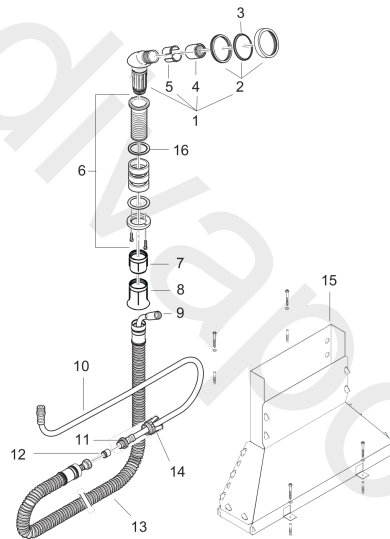

**Secuflex**

**Rim mounted bath set**

Surfaces: Article Number: **28380000**

**Exploded Drawing**

Year of production: **03/07 - 04/09**

### Rim mounted bath set

Surfaces: Article Number: **28380000**

#### Spare part list

Year of production: **03/07 - 04/09**

| Pos. | Description                                       | Article Number | Price    | PU |
|------|---|----------------|----------|----|
| 1    | shower holder, assy                               | 96433000       | £ 110,00 | 1  |
| 2    | escutcheon for shower holder                      | 96237000       | £ 43,00  | 1  |
| 3    | escutcheon chuck                                  | 97105000       | £ 9,00   | 1  |
| 4    | nut   | 97584000       | £ 16,10  | 1  |
| 5    | insert for shower holder                          | 96942000       | £ 13,30  | 1  |
| 6    | fixing set for Secuflex                           | 96072000       | £ 79,00  | 1  |
| 7    | sleeve  | 98806000       | £ 6,10   | 1  |
| 8    | guide tube  | 98807000       | £ 6,10   | 1  |
| 9    | shower hose 2,00 m                                | 94148000       | £ 79,00  | 1  |
| 10   | pressure hose                                     | 94174000       | £ 64,00  | 1  |
| 11   | O-ring 27x2,5                                     | 98149000       | £ 3,30   | 1  |
| 12   | set of non return valves DW 15                    | 94074000       | £ 16,10  | 1  |
| 13   | Secuflex hose 2,25 m                              | 94108000       | £ 173,00 | 1  |
| 14   | expended nut for Secuflex                         | 96074000       | £ 9,00   | 1  |
| 15   | Secuflexbox                                       | 28389000       | £ 64,00  | 1  |
| 16   | seal  | 92979000       | £ 3,30   | 1  |
| a    | SECUFLEX hose + long hose (max. extension 1,40 m) | 94109000       | £ 445,00 | 1  |