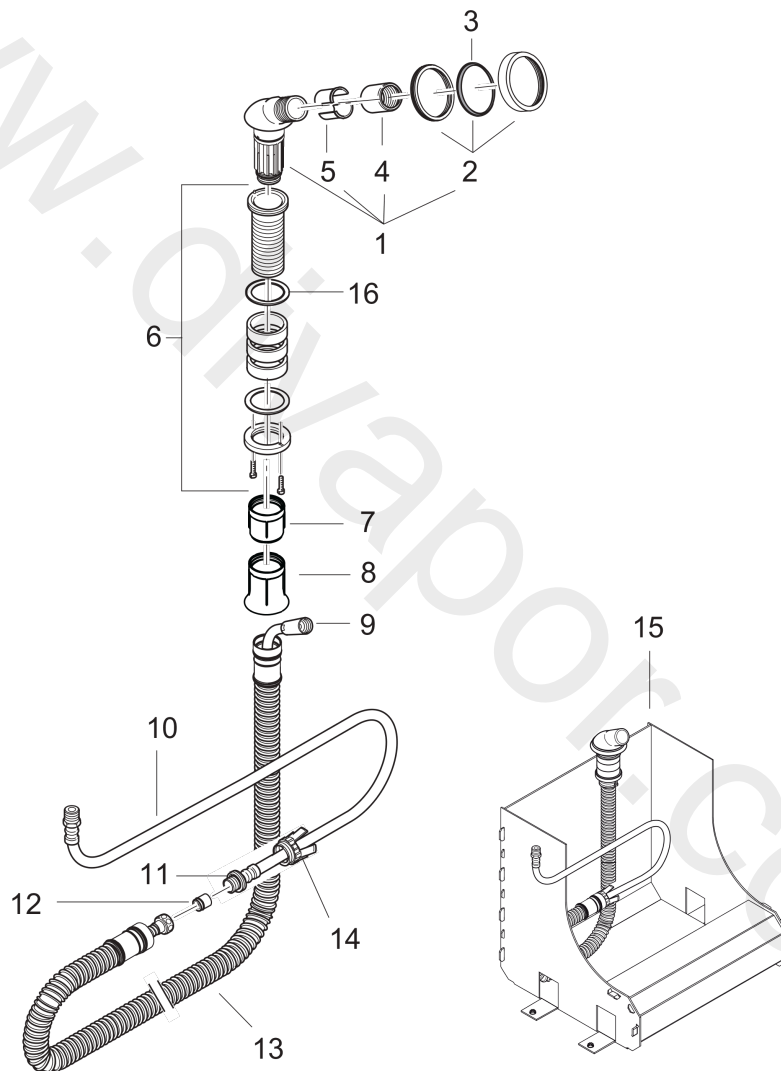

**Secuflex**

**Rim mounted bath set**

Surfaces: Article Number: **28380000**

**Exploded Drawing**

Year of production: **02/01 - 02/07**

### Rim mounted bath set

Surfaces: Article Number: **28380000**

#### Spare part list

Year of production: **02/01 - 02/07**

Pos.	Description	Article Number	Price	PU
1	shower holder, assy	96433000	£ 110,00	1
2	escutcheon for shower holder	96237000	£ 43,00	1
3	escutcheon chuck	97105000	£ 9,00	1
4	nut	97584000	£ 16,10	1
5	insert for shower holder	96942000	£ 13,30	1
6	fixing set for Secuflex	96072000	£ 79,00	1
7	sleeve	98806000	£ 6,10	1
8	guide tube	98807000	£ 6,10	1
9	shower hose 2,00 m	94148000	£ 79,00	1
10	pressure hose	94174000	£ 64,00	1
11	O-ring 27x2,5	98149000	£ 3,30	1
12	set of non return valves DW 15	94074000	£ 16,10	1
13	Secuflex hose 2,25 m	94108000	£ 173,00	1
14	expended nut for Secuflex	96074000	£ 9,00	1
15	Secuflexbox	28389000	£ 64,00	1
16	seal	92979000	£ 3,30	1
a	SECUFLEX hose + long hose (max. extension 1,40 m)	94109000	£ 445,00	1