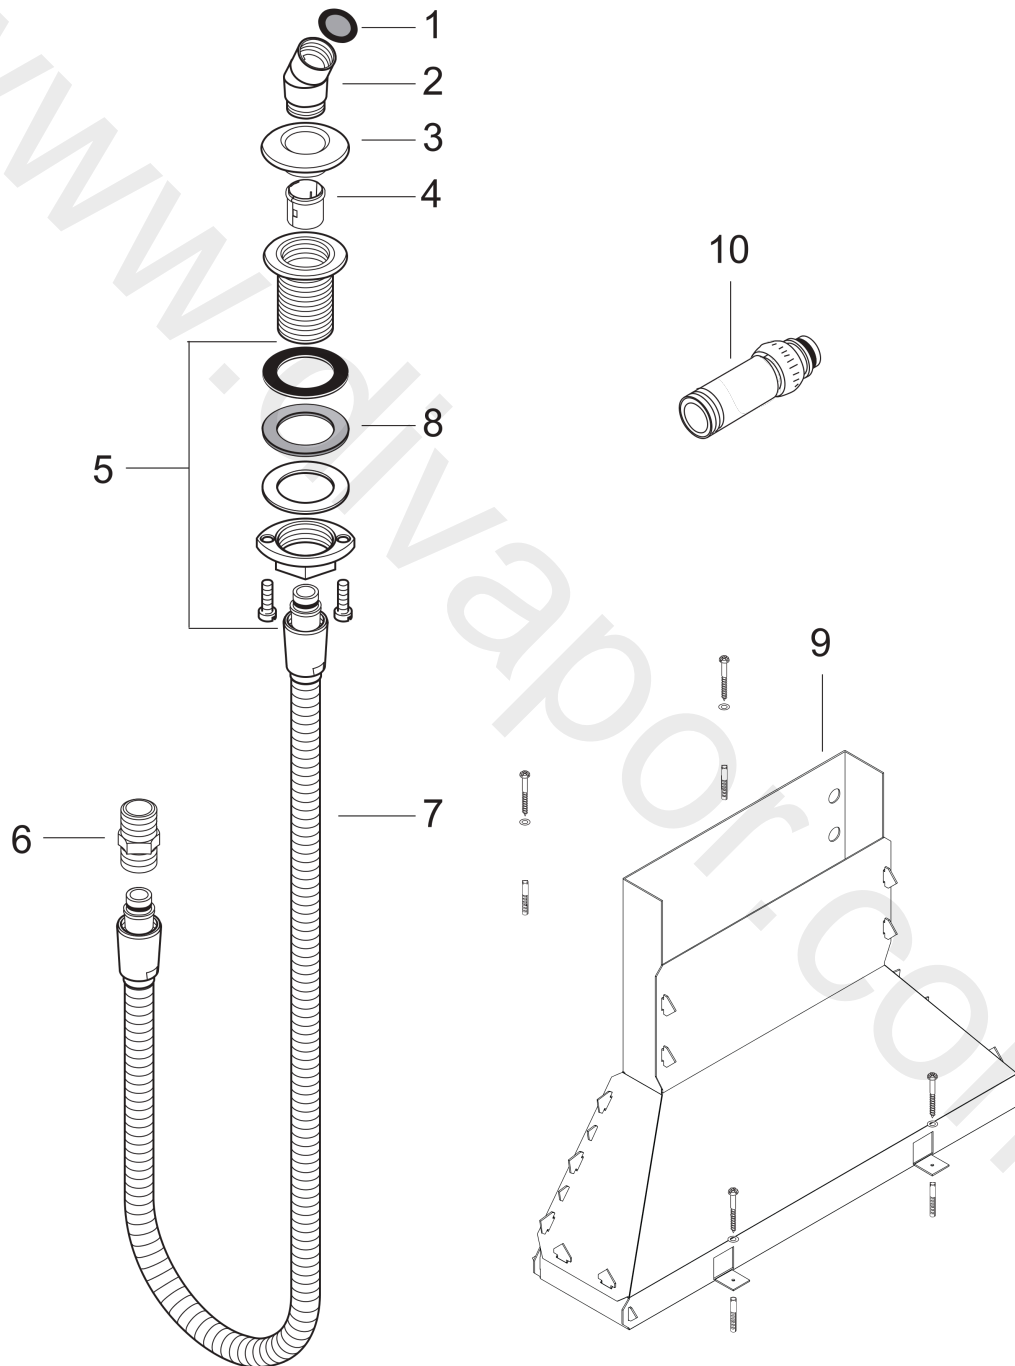

Shower holder rim mounted

Finish: **Chrome** Article Number: **28307000**

Description

product features

- consists of: shower holder, shower hose
- maintenance opening required

Article Details

Price excl. VAT

140,83 £

Product image

Scale drawing

Shower holder rim mounted

Finish: **Chrome** Article Number: **28307000**

Exploded Drawing

Year of production: >06/00

Shower holder rim mountedFinish: **Chrome** Article Number: **28307000****Spare part list**

Year of production: >06/00

Pos.	Description	Article Number	Price	PU
1	filter packing	94246000	£ 3,30	1
2	shower holder	28071000	£ 43,00	1
3	escutcheon Ø 52 mm	97159000	£ 51,00	1
4	insert for shower holder	96942000	£ 13,30	1
5	fixing set (Ø 32)	13961000	£ 25,00	1
6	connecting thread	97160000	£ 35,00	1
7	shower hose	97161000	£ 79,00	1
8	lever collar	97548000	£ 3,30	1
9	Secuflexbox	28389000	£ 64,00	1
10	back flow preventor cartridge	94146000	£ 35,00	1
a	fixation extension 35 mm	13898000	£ 79,00	1