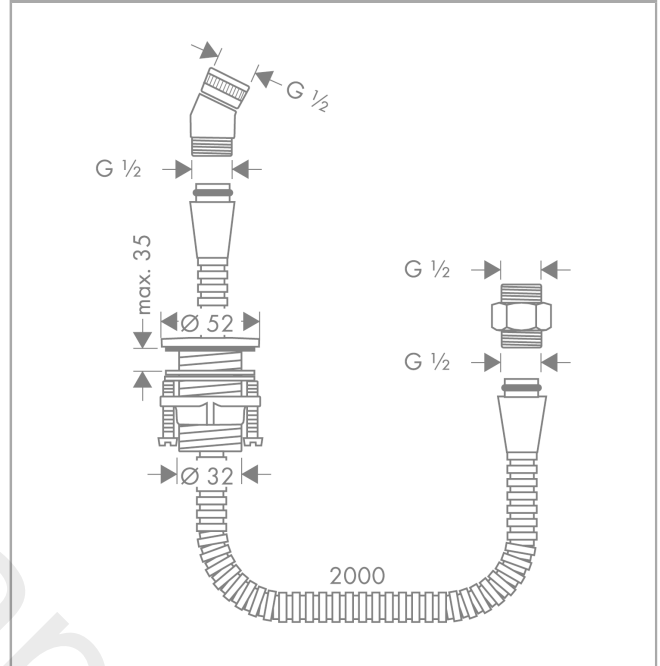

Shower holder rim mounted

Finish: **Chrome** Article Number: **28307000**

Description

product features

- consists of: shower holder, shower hose
- maintenance opening required

Article Details

Price excl. VAT

140,83 £

Product image

Scale drawing

Shower holder rim mounted

Finish: **Chrome** Article Number: **28307000**

Exploded Drawing

Year of production: >06/00

Shower holder rim mountedFinish: **Chrome** Article Number: **28307000****Spare part list**

Year of production: >06/00

Pos.	Description	Article Number	Price	PU
1	filter packing	94246000	£ 3,30	1
2	shower holder	28071000	£ 43,00	1
3	escutcheon Ø 52 mm	97159000	£ 51,00	1
4	insert for shower holder	96942000	£ 13,30	1
5	fixing set (Ø 32)	13961000	£ 25,00	1
6	connecting thread	97160000	£ 35,00	1
7	shower hose	97161000	£ 79,00	1
8	lever collar	97548000	£ 3,30	1
9	Secuflexbox	28389000	£ 64,00	1
10	back flow preventor cartridge	94146000	£ 35,00	1
a	fixation extension 35 mm	13898000	£ 79,00	1