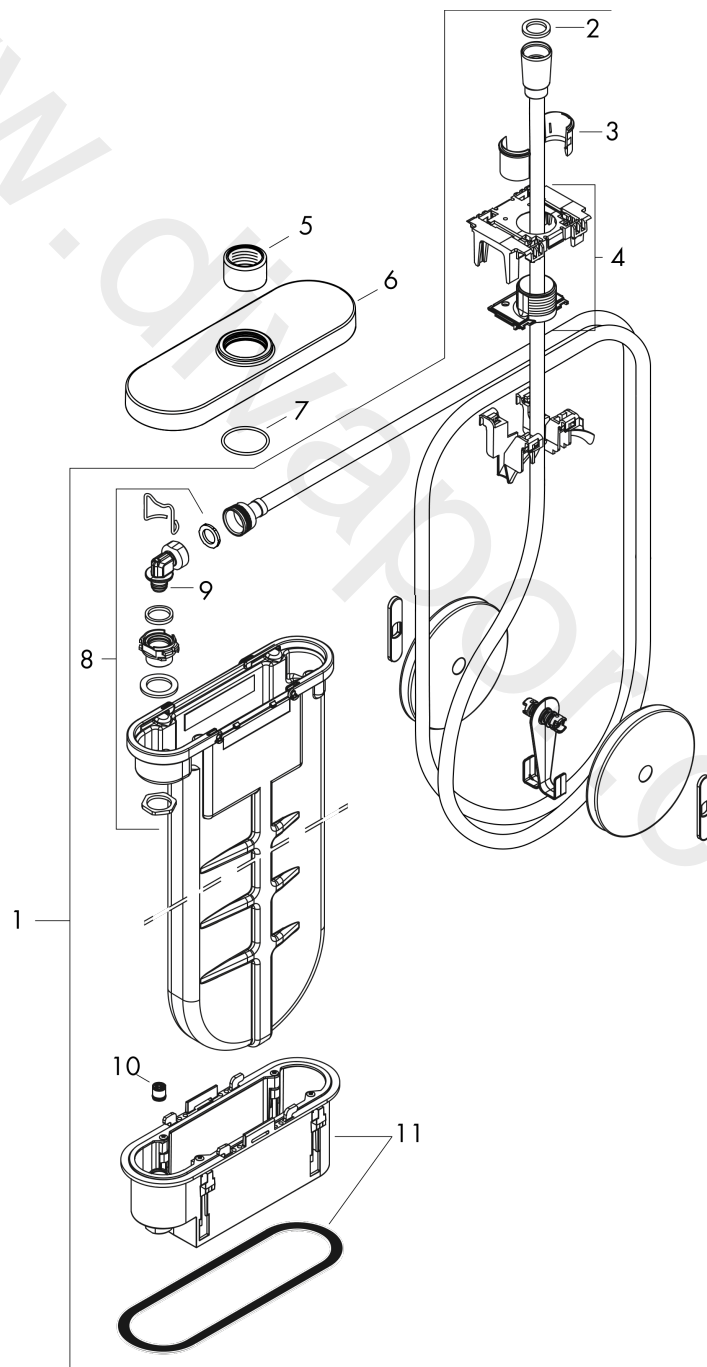

#### product features

- suitable for rim or tile mounted installation
- consists of: hose box, shower hose, escutcheon
- 1 function
- sBox for quiet, smooth and protected hose guidance
- connection dimension: DN15
- no additional maintenance opening required
- bath rim width at least 100 mm
- clamping range: 0 - 30 mm
- maximum pull-out length of hand shower 1.45 m
- removable for service at any time
- protected against backflow, according to DIN EN 1717
- maximum flow rate at 3 bar: 9,5 l/min
- WRAS 1907041

#### Scale drawing

**sBox**

**Finish set oval**

Finish: **Polished Gold Optic** Article Number: **28022990**

## Flowchart

**sBox**  
**Finish set oval**  
Finish: **Polished Gold Optic**    Article Number: **28022990**

## Exploded Drawing

Year of production: >07/19

**sBox**  
**Finish set oval**  
 Finish: **Polished Gold Optic**    Article Number: **28022990**