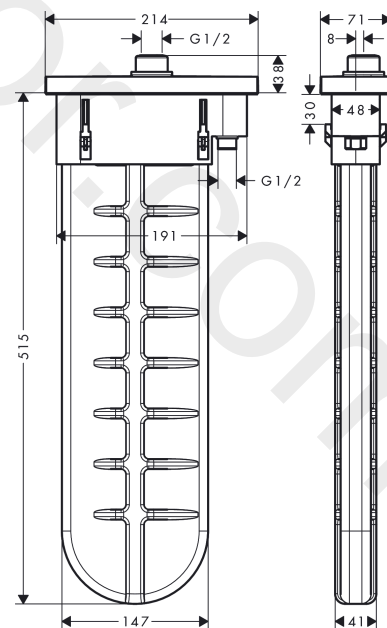

#### product features

- suitable for rim or tile mounted installation
- consists of: hose box, shower hose, escutcheon
- 1 function
- sBox for quiet, smooth and protected hose guidance
- connection dimension: DN15
- no additional maintenance opening required
- bath rim width at least 100 mm
- clamping range: 0 - 30 mm
- maximum pull-out length of hand shower 1.45 m
- removable for service at any time
- protected against backflow, according to DIN EN 1717
- maximum flow rate at 3 bar: 9,5 l/min
- WRAS 1907041

#### Product image

#### Scale drawing

**sBox**

**Finish set oval**

Finish: **Polished Gold Optic** Article Number: **28022990**

## Exploded Drawing

Year of production: >07/19

**sBox**  
**Finish set oval**  
 Finish: **Polished Gold Optic**    Article Number: **28022990**