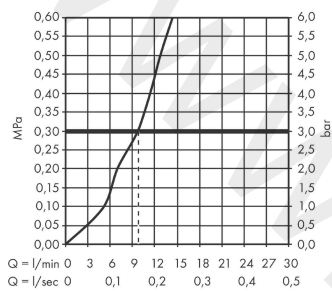

sBox

Finish set oval

Finish: **Polished Gold Optic** Article Number: **28022990**

Flowchart