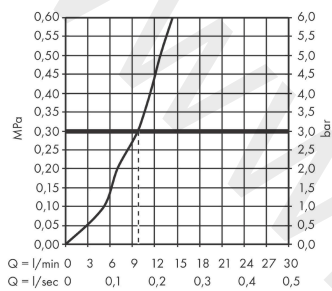

sBox

Finish set oval

Finish: **Stainless Steel Optic**

Article Number: **28022800**

Flowchart

sBox
Finish set oval
Finish: **Stainless Steel Optic** Article Number: **28022800**

Exploded Drawing

Year of production: >07/19

sBox
Finish set oval
 Finish: **Stainless Steel Optic** Article Number: **28022800**

Spare part list

Year of production: >07/19

Pos.		Article Number	Price	PU
1	sBox	94679000	£ 370,00	1
2	seal	98058000	£ 3,30	1
3	insert for shower holder	96942000	£ 13,30	1
4	hose guide	94504000	£ 110,00	1
5	nut	97584800	£ 20,50	1
6	escutcheon	93505800	£ 202,00	1
7	O-Ring 32x2	98193000	£ 3,30	1
8	connection angel	94506000	£ 51,00	1
9	O-ring 9x2	98119000	£ 3,30	1
10	non return valve DW 10	96456000	£ 9,00	1
11	installation frame	93908000	£ 79,00	1
a	concealed item	15490180	£ 82,00	1