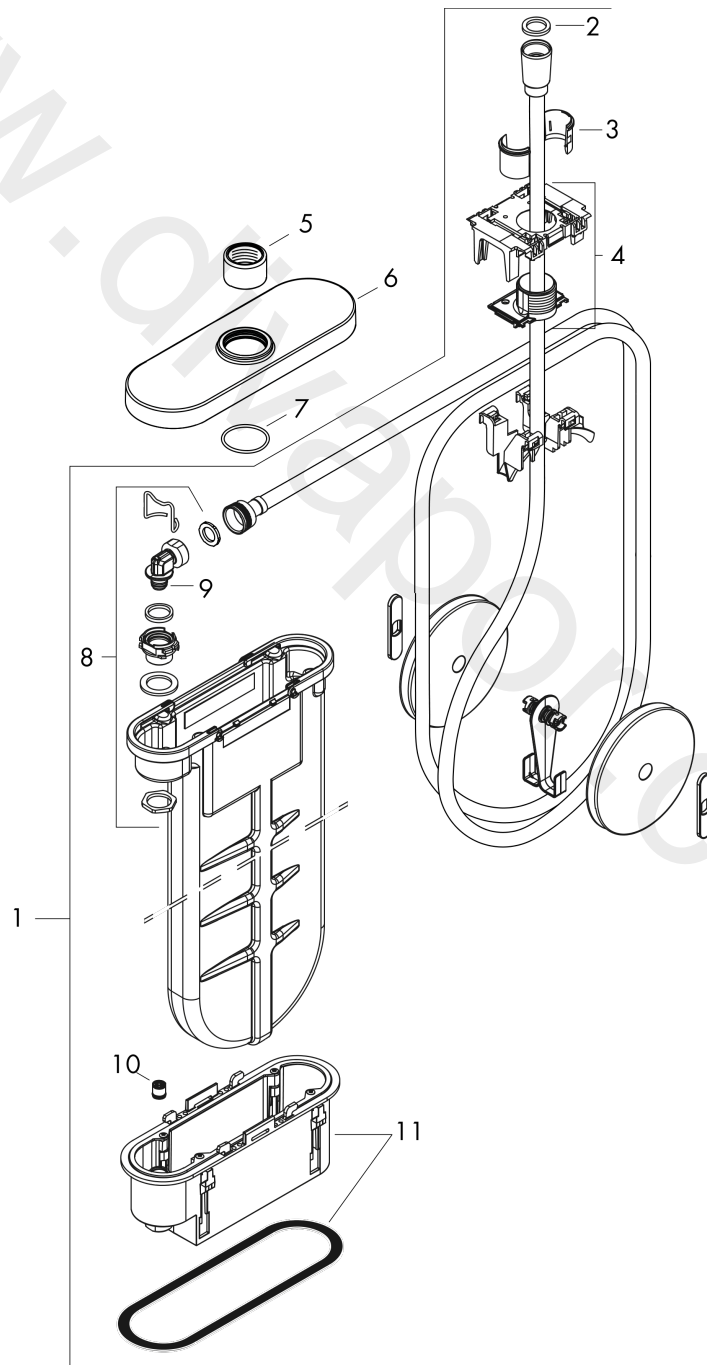

sBox

Finish set oval

Finish: **Stainless Steel Optic**

Article Number: **28022800**

Flowchart

sBox
Finish set oval
Finish: **Stainless Steel Optic** Article Number: **28022800**

Exploded Drawing

Year of production: >07/19

sBox
Finish set oval
 Finish: **Stainless Steel Optic** Article Number: **28022800**

Spare part list

Year of production: >07/19

Pos.		Article Number	Price	PU
1	sBox	94679000	£ 370,00	1
2	seal	98058000	£ 3,30	1
3	insert for shower holder	96942000	£ 13,30	1
4	hose guide	94504000	£ 110,00	1
5	nut	97584800	£ 20,50	1
6	escutcheon	93505800	£ 202,00	1
7	O-Ring 32x2	98193000	£ 3,30	1
8	connection angel	94506000	£ 51,00	1
9	O-ring 9x2	98119000	£ 3,30	1
10	non return valve DW 10	96456000	£ 9,00	1
11	installation frame	93908000	£ 79,00	1
a	concealed item	15490180	£ 82,00	1