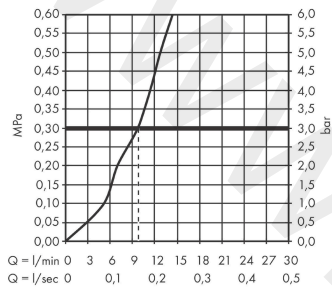

sBox

Finish set oval

Finish: **Brushed Black Chrome** Article Number: **28022340**

product features

- suitable for rim or tile mounted installation
- consists of: hose box, shower hose, escutcheon
- 1 function
- sBox for quiet, smooth and protected hose guidance
- connection dimension: DN15
- no additional maintenance opening required
- bath rim width at least 100 mm
- clamping range: 0 - 30 mm
- maximum pull-out length of hand shower 1.45 m
- removable for service at any time
- protected against backflow, according to DIN EN 1717
- maximum flow rate at 3 bar: 9,5 l/min
- WRAS 1907041

Article Details

Price excl. VAT

587,50 £

Product image

Scale drawing

sBox

Finish set oval

Finish: **Brushed Black Chrome**

Article Number: **28022340**

Flowchart

sBox
Finish set oval
Finish: **Brushed Black Chrome** Article Number: **28022340**

Exploded Drawing

Year of production: >07/19

sBox
Finish set oval
 Finish: **Brushed Black Chrome** Article Number: **28022340**