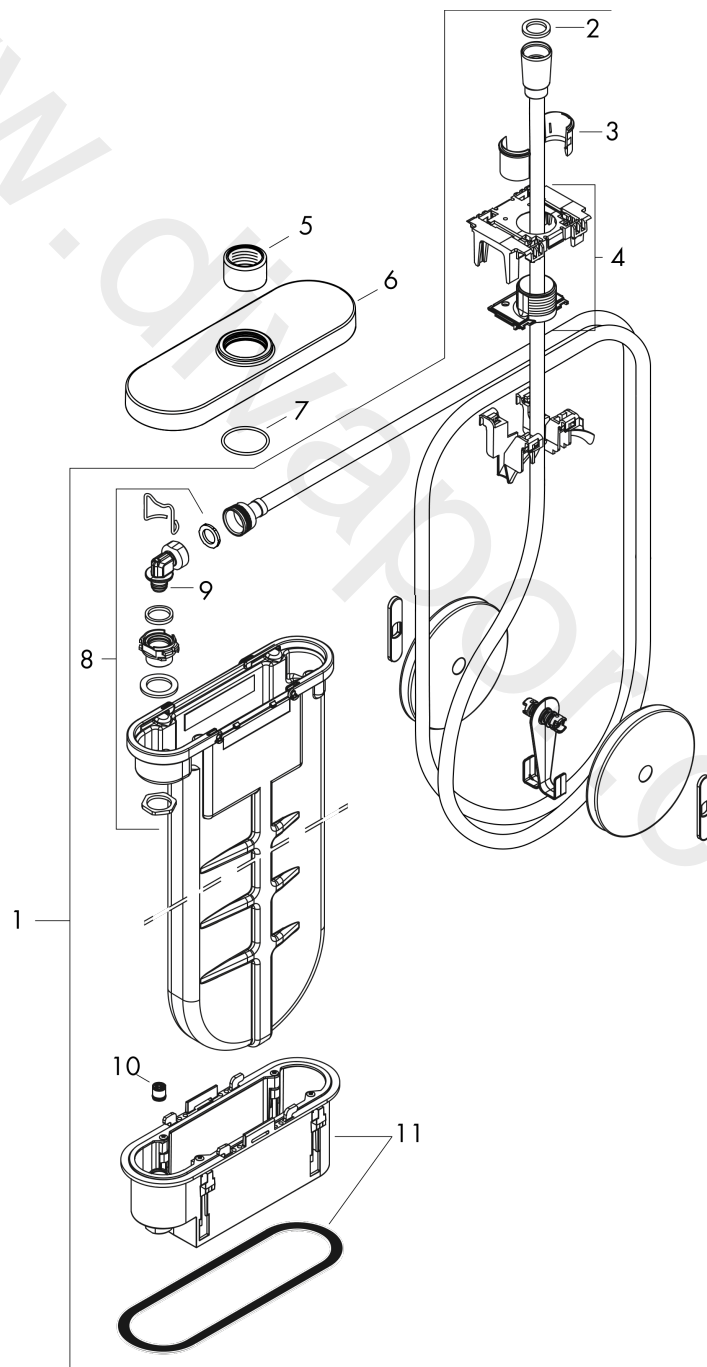

sBox

Finish set oval

Finish: **Brushed Black Chrome** Article Number: **28022340**

product features

- suitable for rim or tile mounted installation
- consists of: hose box, shower hose, escutcheon
- 1 function
- sBox for quiet, smooth and protected hose guidance
- connection dimension: DN15
- no additional maintenance opening required
- bath rim width at least 100 mm
- clamping range: 0 - 30 mm
- maximum pull-out length of hand shower 1.45 m
- removable for service at any time
- protected against backflow, according to DIN EN 1717
- maximum flow rate at 3 bar: 9,5 l/min
- WRAS 1907041

Article Details

Price excl. VAT

587,50 £

Product image

Scale drawing

sBox

Finish set oval

Finish: **Brushed Black Chrome**

Article Number: **28022340**

Flowchart

sBox
Finish set oval
Finish: **Brushed Black Chrome** Article Number: **28022340**

Exploded Drawing

Year of production: >07/19

sBox
Finish set oval
 Finish: **Brushed Black Chrome** Article Number: **28022340**

Spare part list

Year of production: >07/19

Pos.		Article Number	Price	PU
1	sBox	94679000	£ 370,00	1
2	seal	98058000	£ 3,30	1
3	insert for shower holder	96942000	£ 13,30	1
4	hose guide	94504000	£ 110,00	1
7	O-Ring 32x2	98193000	£ 3,30	1
8	connection angel	94506000	£ 51,00	1
9	O-ring 9x2	98119000	£ 3,30	1
10	non return valve DW 10	96456000	£ 9,00	1
11	installation frame	93908000	£ 79,00	1
a	concealed item	15490180	£ 82,00	1