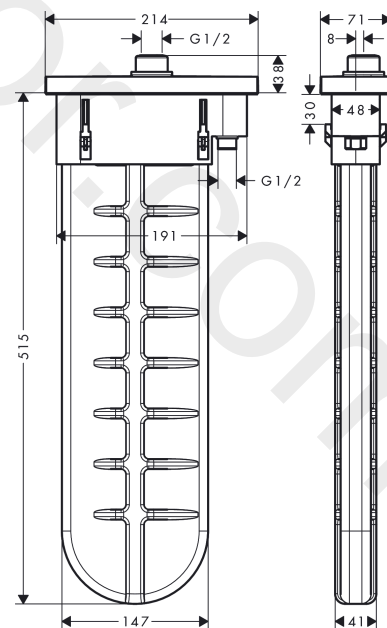

sBox

Finish set oval

Finish: **Brushed Black Chrome** Article Number: **28022340**

product features

- suitable for rim or tile mounted installation
- consists of: hose box, shower hose, escutcheon
- 1 function
- sBox for quiet, smooth and protected hose guidance
- connection dimension: DN15
- no additional maintenance opening required
- bath rim width at least 100 mm
- clamping range: 0 - 30 mm
- maximum pull-out length of hand shower 1.45 m
- removable for service at any time
- protected against backflow, according to DIN EN 1717
- maximum flow rate at 3 bar: 9,5 l/min
- WRAS 1907041

Article Details

Price excl. VAT

587,50 £

Product image

Scale drawing

sBox

Finish set oval

Finish: **Brushed Black Chrome**

Article Number: **28022340**

Flowchart

sBox
Finish set oval
Finish: **Brushed Black Chrome** Article Number: **28022340**

Exploded Drawing

Year of production: >07/19

sBox
Finish set oval
 Finish: **Brushed Black Chrome** Article Number: **28022340**

Spare part list

Year of production: >07/19

Pos.		Article Number	Price	PU
1	sBox	94679000	£ 370,00	1
2	seal	98058000	£ 3,30	1
3	insert for shower holder	96942000	£ 13,30	1
4	hose guide	94504000	£ 110,00	1
7	O-Ring 32x2	98193000	£ 3,30	1
8	connection angel	94506000	£ 51,00	1
9	O-ring 9x2	98119000	£ 3,30	1
10	non return valve DW 10	96456000	£ 9,00	1
11	installation frame	93908000	£ 79,00	1
a	concealed item	15490180	£ 82,00	1