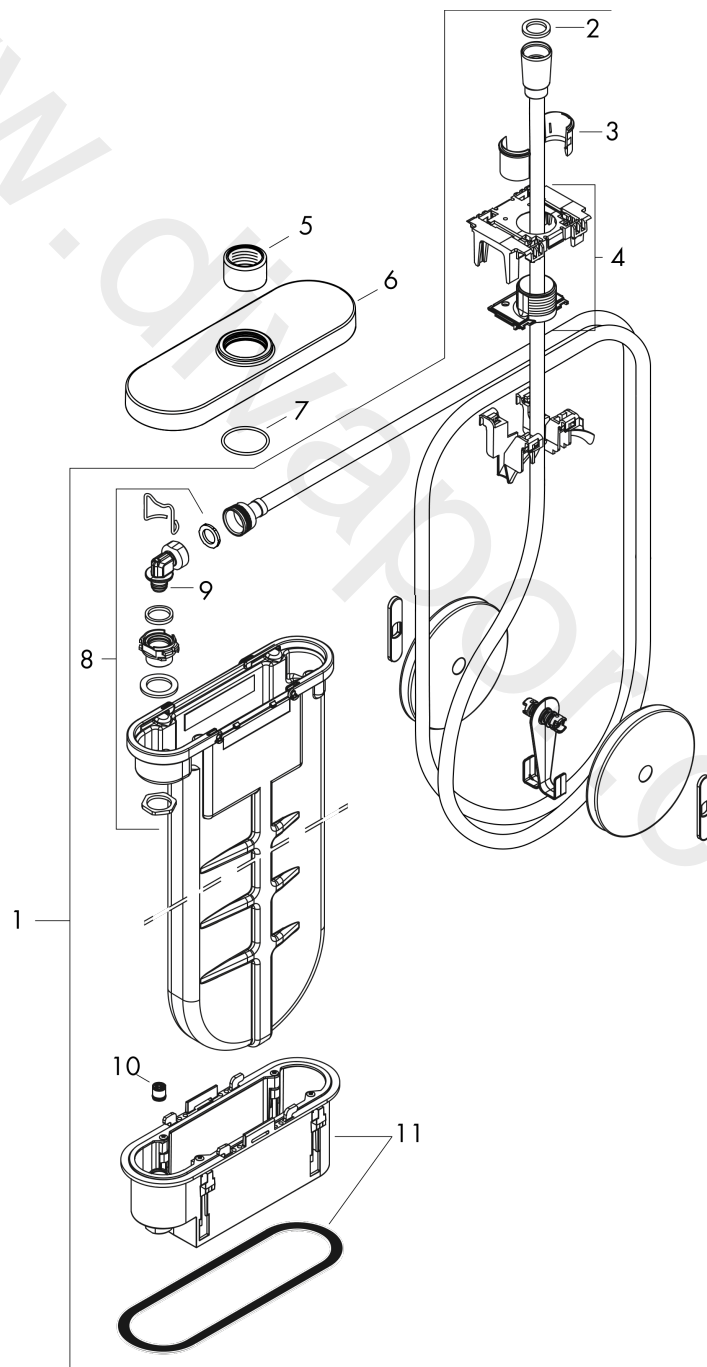

sBox

Finish set oval

Finish: **Polished Black Chrome** Article Number: **28022330**

product features

- suitable for rim or tile mounted installation
- consists of: hose box, shower hose, escutcheon
- 1 function
- sBox for quiet, smooth and protected hose guidance
- connection dimension: DN15
- no additional maintenance opening required
- bath rim width at least 100 mm
- clamping range: 0 - 30 mm
- maximum pull-out length of hand shower 1.45 m
- removable for service at any time
- protected against backflow, according to DIN EN 1717
- maximum flow rate at 3 bar: 9,5 l/min
- WRAS 1907041

Article Details

Price excl. VAT

587,50 £

Product image

Scale drawing

sBox

Finish set oval

Finish: **Polished Black Chrome**

Article Number: **28022330**

Flowchart

sBox
Finish set oval
Finish: **Polished Black Chrome** Article Number: **2802330**

Exploded Drawing

Year of production: >07/19

sBox
Finish set oval
 Finish: **Polished Black Chrome** Article Number: **28022330**

Spare part list

Year of production: >07/19

| Pos. | | Article Number | Price | PU |
|------|--------------------------|----------------|----------|----|
| 1 | sBox | 94679000 | £ 370,00 | 1 |
| 2 | seal | 98058000 | £ 3,30 | 1 |
| 3 | insert for shower holder | 96942000 | £ 13,30 | 1 |
| 4 | hose guide | 94504000 | £ 110,00 | 1 |
| 5 | nut | 97584330 | £ 20,50 | 1 |
| 6 | escutcheon | 93505330 | £ 202,00 | 1 |
| 7 | O-Ring 32x2 | 98193000 | £ 3,30 | 1 |
| 8 | connection angel | 94506000 | £ 51,00 | 1 |
| 9 | O-ring 9x2 | 98119000 | £ 3,30 | 1 |
| 10 | non return valve DW 10 | 96456000 | £ 9,00 | 1 |
| 11 | installation frame | 93908000 | £ 79,00 | 1 |
| a | concealed item | 15490180 | £ 82,00 | 1 |