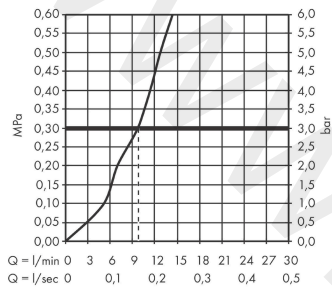

sBox

Finish set oval

Finish: **Polished Black Chrome** Article Number: **28022330**

product features

- suitable for rim or tile mounted installation
- consists of: hose box, shower hose, escutcheon
- 1 function
- sBox for quiet, smooth and protected hose guidance
- connection dimension: DN15
- no additional maintenance opening required
- bath rim width at least 100 mm
- clamping range: 0 - 30 mm
- maximum pull-out length of hand shower 1.45 m
- removable for service at any time
- protected against backflow, according to DIN EN 1717
- maximum flow rate at 3 bar: 9,5 l/min
- WRAS 1907041

Article Details

Price excl. VAT

587,50 £

Product image

Scale drawing

sBox

Finish set oval

Finish: **Polished Black Chrome**

Article Number: **28022330**

Flowchart

sBox
Finish set oval
Finish: **Polished Black Chrome** Article Number: **2802330**

Exploded Drawing

Year of production: >07/19

sBox
Finish set oval
 Finish: **Polished Black Chrome** Article Number: **28022330**