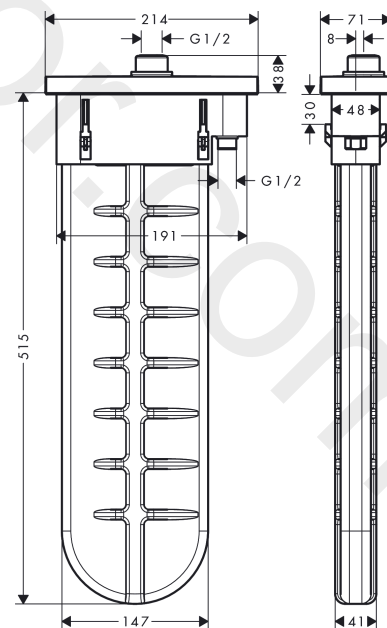

sBox

Finish set oval

Finish: **Polished Black Chrome** Article Number: **28022330**

product features

- suitable for rim or tile mounted installation
- consists of: hose box, shower hose, escutcheon
- 1 function
- sBox for quiet, smooth and protected hose guidance
- connection dimension: DN15
- no additional maintenance opening required
- bath rim width at least 100 mm
- clamping range: 0 - 30 mm
- maximum pull-out length of hand shower 1.45 m
- removable for service at any time
- protected against backflow, according to DIN EN 1717
- maximum flow rate at 3 bar: 9,5 l/min
- WRAS 1907041

Article Details

Price excl. VAT

587,50 £

Product image

Scale drawing

sBox

Finish set oval

Finish: **Polished Black Chrome**

Article Number: **28022330**

Flowchart

sBox
Finish set oval
Finish: **Polished Black Chrome** Article Number: **2802330**

Exploded Drawing

Year of production: >07/19

sBox
Finish set oval
 Finish: **Polished Black Chrome** Article Number: **28022330**

Spare part list

Year of production: >07/19

| Pos. | | Article Number | Price | PU |
|------|--------------------------|----------------|----------|----|
| 1 | sBox | 94679000 | £ 370,00 | 1 |
| 2 | seal | 98058000 | £ 3,30 | 1 |
| 3 | insert for shower holder | 96942000 | £ 13,30 | 1 |
| 4 | hose guide | 94504000 | £ 110,00 | 1 |
| 5 | nut | 97584330 | £ 20,50 | 1 |
| 6 | escutcheon | 93505330 | £ 202,00 | 1 |
| 7 | O-Ring 32x2 | 98193000 | £ 3,30 | 1 |
| 8 | connection angel | 94506000 | £ 51,00 | 1 |
| 9 | O-ring 9x2 | 98119000 | £ 3,30 | 1 |
| 10 | non return valve DW 10 | 96456000 | £ 9,00 | 1 |
| 11 | installation frame | 93908000 | £ 79,00 | 1 |
| a | concealed item | 15490180 | £ 82,00 | 1 |