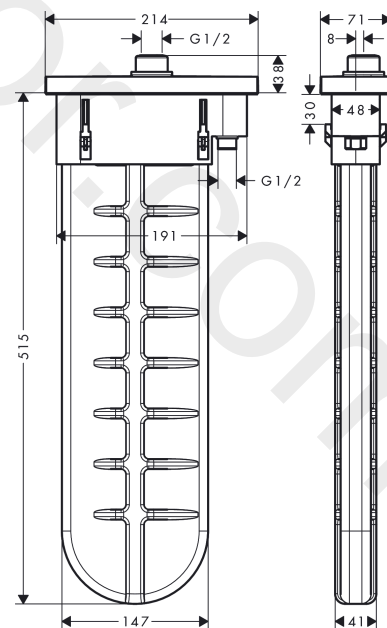

sBox

Finish set oval

Finish: **Brushed Red Gold** Article Number: **28022310**

product features

- suitable for rim or tile mounted installation
- consists of: hose box, shower hose, escutcheon
- 1 function
- sBox for quiet, smooth and protected hose guidance
- connection dimension: DN15
- no additional maintenance opening required
- bath rim width at least 100 mm
- clamping range: 0 - 30 mm
- maximum pull-out length of hand shower 1.45 m
- removable for service at any time
- protected against backflow, according to DIN EN 1717
- maximum flow rate at 3 bar: 9,5 l/min
- WRAS 1907041

Article Details

Price excl. VAT

587,50 £

Product image

Scale drawing

sBox

Finish set oval

Finish: **Brushed Red Gold**

Article Number: **28022310**

Flowchart

sBox
Finish set oval
Finish: **Brushed Red Gold** Article Number: **28022310**

Exploded Drawing

Year of production: >07/19

sBox
Finish set oval
 Finish: **Brushed Red Gold** Article Number: **28022310**

Spare part list

Year of production: >07/19

Pos.		Article Number	Price	PU
1	seal	98058000	£ 3,30	1
2	insert for shower holder	96942000	£ 13,30	1
3	hose guide	94504000	£ 110,00	1
4	nut	97584310	£ 25,00	1
5	escutcheon	93505310	£ 202,00	1
6	O-Ring 32x2	98193000	£ 3,30	1
7	connection angel	94506000	£ 51,00	1
8	O-ring 9x2	98119000	£ 3,30	1
9	non return valve DW 10	96456000	£ 9,00	1
10	sBox	94679000	£ 370,00	1
11	installation frame	93908000	£ 79,00	1
a	concealed item	15490180	£ 82,00	1