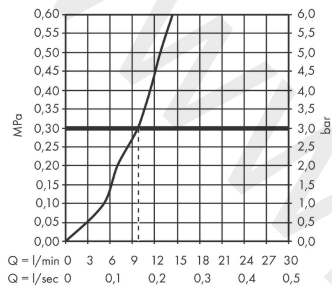

sBox

Finish set oval

Finish: **Brushed Red Gold** Article Number: **28022310**

product features

- suitable for rim or tile mounted installation
- consists of: hose box, shower hose, escutcheon
- 1 function
- sBox for quiet, smooth and protected hose guidance
- connection dimension: DN15
- no additional maintenance opening required
- bath rim width at least 100 mm
- clamping range: 0 - 30 mm
- maximum pull-out length of hand shower 1.45 m
- removable for service at any time
- protected against backflow, according to DIN EN 1717
- maximum flow rate at 3 bar: 9,5 l/min
- WRAS 1907041

Article Details

Price excl. VAT

587,50 £

Product image

Scale drawing

sBox

Finish set oval

Finish: **Brushed Red Gold**

Article Number: **28022310**

Flowchart

sBox
Finish set oval
Finish: **Brushed Red Gold** Article Number: **28022310**

Exploded Drawing

Year of production: >07/19

sBox
Finish set oval
 Finish: **Brushed Red Gold** Article Number: **28022310**