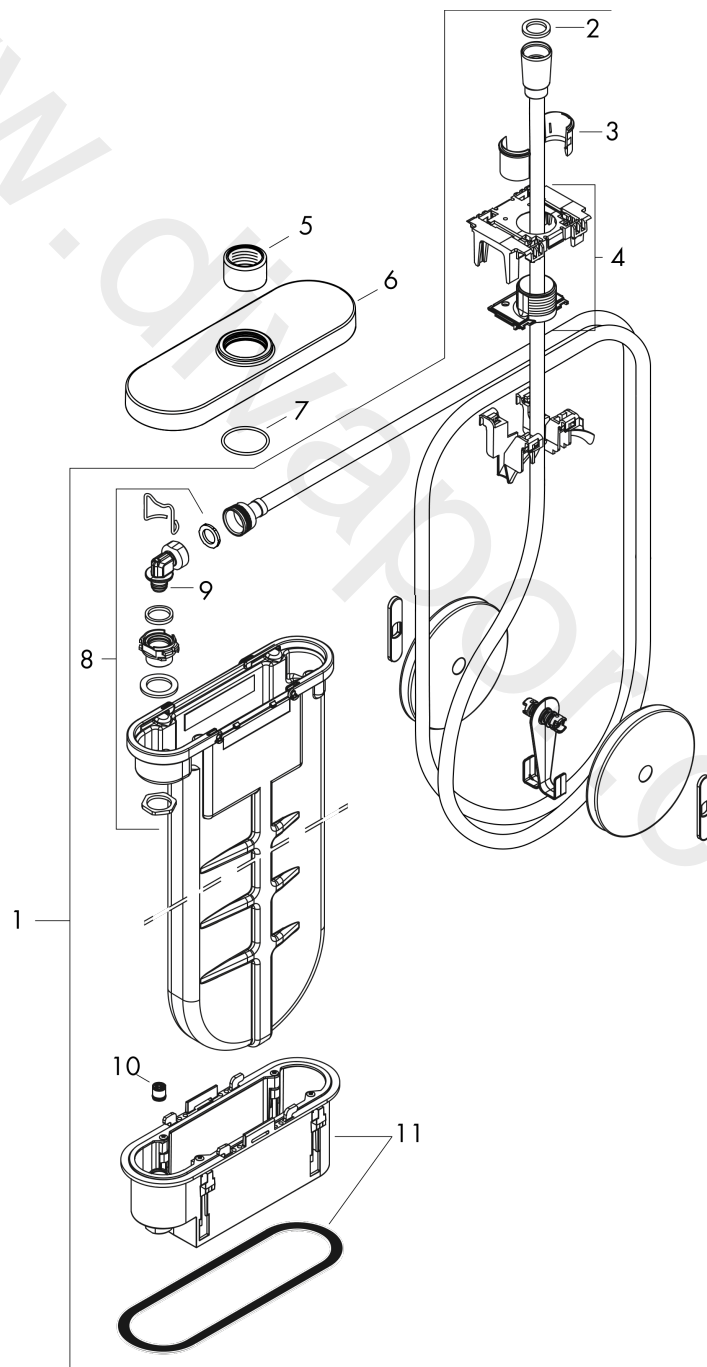

sBox

Finish set oval

Finish: **Brushed Red Gold** Article Number: **28022310**

product features

- suitable for rim or tile mounted installation
- consists of: hose box, shower hose, escutcheon
- 1 function
- sBox for quiet, smooth and protected hose guidance
- connection dimension: DN15
- no additional maintenance opening required
- bath rim width at least 100 mm
- clamping range: 0 - 30 mm
- maximum pull-out length of hand shower 1.45 m
- removable for service at any time
- protected against backflow, according to DIN EN 1717
- maximum flow rate at 3 bar: 9,5 l/min
- WRAS 1907041

Article Details

Price excl. VAT

587,50 £

Product image

Scale drawing

sBox

Finish set oval

Finish: **Brushed Red Gold**

Article Number: **28022310**

Flowchart

sBox
Finish set oval
Finish: **Brushed Red Gold** Article Number: **28022310**

Exploded Drawing

Year of production: >07/19

sBox
Finish set oval
 Finish: **Brushed Red Gold** Article Number: **28022310**

Spare part list

Year of production: >07/19

Pos.		Article Number	Price	PU
1	seal	98058000	£ 3,30	1
2	insert for shower holder	96942000	£ 13,30	1
3	hose guide	94504000	£ 110,00	1
4	nut	97584310	£ 25,00	1
5	escutcheon	93505310	£ 202,00	1
6	O-Ring 32x2	98193000	£ 3,30	1
7	connection angel	94506000	£ 51,00	1
8	O-ring 9x2	98119000	£ 3,30	1
9	non return valve DW 10	96456000	£ 9,00	1
10	sBox	94679000	£ 370,00	1
11	installation frame	93908000	£ 79,00	1
a	concealed item	15490180	£ 82,00	1