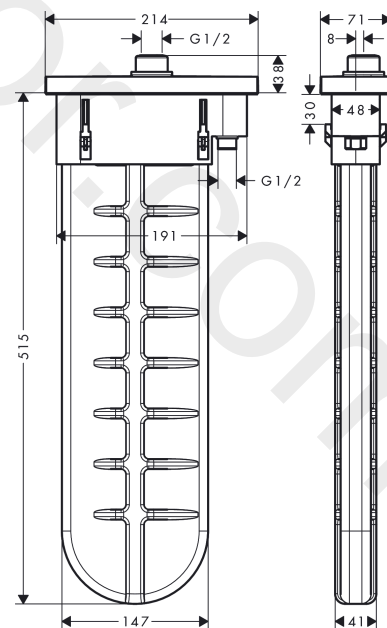

### product features

- suitable for rim or tile mounted installation
- consists of: hose box, shower hose, escutcheon
- 1 function
- sBox for quiet, smooth and protected hose guidance
- connection dimension: DN15
- no additional maintenance opening required
- bath rim width at least 100 mm
- clamping range: 0 - 30 mm
- maximum pull-out length of hand shower 1.45 m
- removable for service at any time
- protected against backflow, according to DIN EN 1717
- maximum flow rate at 3 bar: 9,5 l/min
- WRAS 1907041

### Product image

### Scale drawing

**sBox**

**Finish set oval**

Finish: **Polished Red Gold**

Article Number: **28022300**

## Exploded Drawing

Year of production: >07/19

**sBox**  
**Finish set oval**  
 Finish: **Polished Red Gold**    Article Number: **28022300**