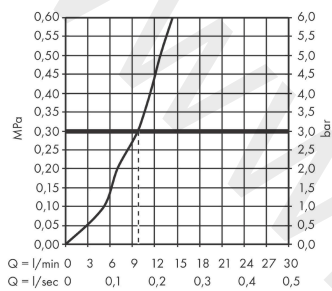

sBox

Finish set oval

Finish: **Polished Red Gold**

Article Number: **28022300**

Flowchart