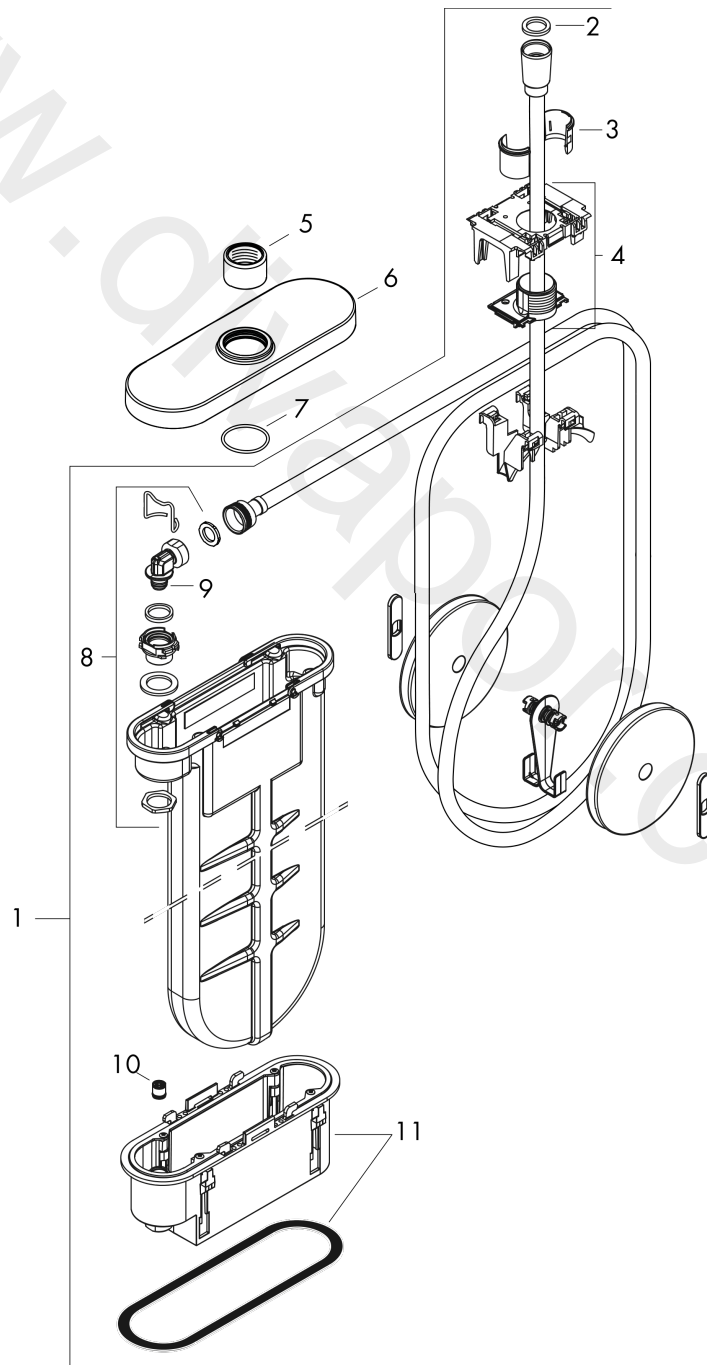

### product features

- suitable for rim or tile mounted installation
- consists of: hose box, shower hose, escutcheon
- 1 function
- sBox for quiet, smooth and protected hose guidance
- connection dimension: DN15
- no additional maintenance opening required
- bath rim width at least 100 mm
- clamping range: 0 - 30 mm
- maximum pull-out length of hand shower 1.45 m
- removable for service at any time
- protected against backflow, according to DIN EN 1717
- maximum flow rate at 3 bar: 9,5 l/min
- WRAS 1907041

### Scale drawing

**sBox**

**Finish set oval**

Finish: **Polished Red Gold**

Article Number: **28022300**

## Flowchart

**sBox**  
**Finish set oval**  
Finish: **Polished Red Gold**    Article Number: **28022300**

## Exploded Drawing

Year of production: >07/19

**sBox**  
**Finish set oval**  
 Finish: **Polished Red Gold**    Article Number: **28022300**