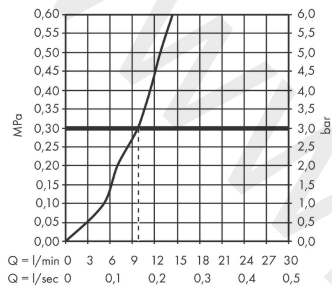

sBox

Finish set oval

Finish: **Chrome**

Article Number: **28022000**

Flowchart

sBox
Finish set oval
Finish: **Chrome** Article Number: **28022000**

Exploded Drawing

Year of production: >04/19

sBox
Finish set oval
 Finish: **Chrome** Article Number: **28022000**

Spare part list

Year of production: >04/19

Pos.		Article Number	Price	PU
1	sBox	94679000	£ 370,00	1
2	seal	98058000	£ 3,30	1
3	insert for shower holder	96942000	£ 13,30	1
4	hose guide	94504000	£ 110,00	1
5	nut	97584000	£ 16,10	1
6	escutcheon	93505000	£ 137,00	1
7	O-Ring 32x2	98193000	£ 3,30	1
8	connection angel	94506000	£ 51,00	1
9	O-ring 9x2	98119000	£ 3,30	1
10	non return valve DW 10	96456000	£ 9,00	1
11	installation frame	93908000	£ 79,00	1
a	concealed item	15490180	£ 82,00	1