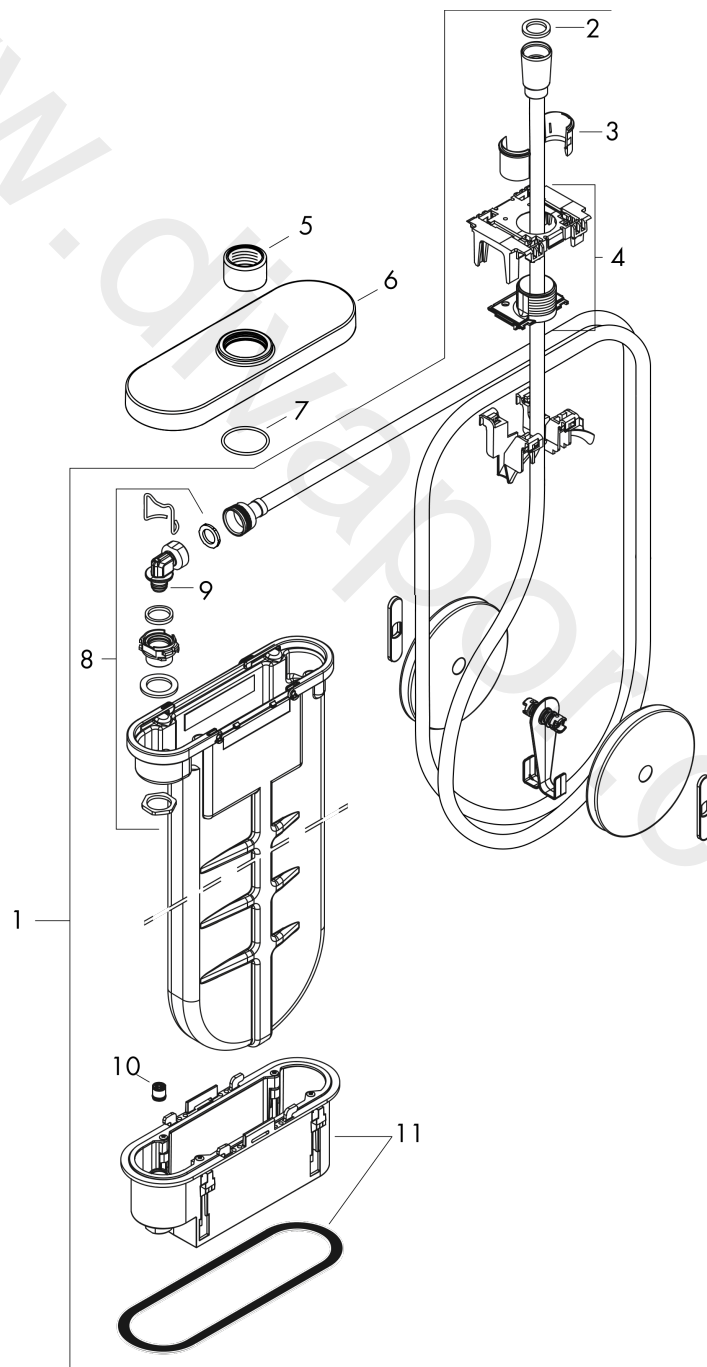

sBox

Finish set oval

Finish: **Chrome**

Article Number: **28022000**

Flowchart

sBox
Finish set oval
Finish: **Chrome** Article Number: **28022000**

Exploded Drawing

Year of production: >04/19

sBox
Finish set oval
 Finish: **Chrome** Article Number: **28022000**

Spare part list

Year of production: >04/19

Pos.		Article Number	Price	PU
1	sBox	94679000	£ 370,00	1
2	seal	98058000	£ 3,30	1
3	insert for shower holder	96942000	£ 13,30	1
4	hose guide	94504000	£ 110,00	1
5	nut	97584000	£ 16,10	1
6	escutcheon	93505000	£ 137,00	1
7	O-Ring 32x2	98193000	£ 3,30	1
8	connection angel	94506000	£ 51,00	1
9	O-ring 9x2	98119000	£ 3,30	1
10	non return valve DW 10	96456000	£ 9,00	1
11	installation frame	93908000	£ 79,00	1
a	concealed item	15490180	£ 82,00	1