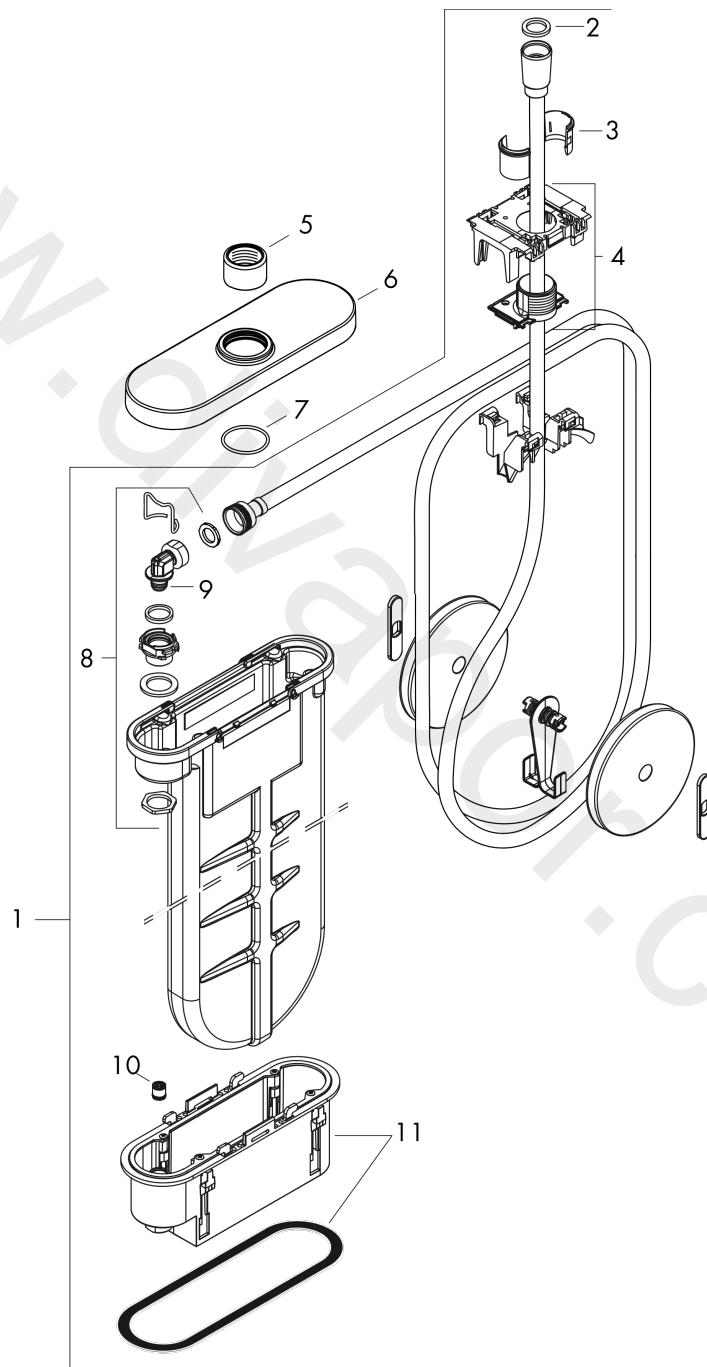

sBox

Finish set oval

Finish: **Polished Gold Optic** Article Number: **28020990**

Description

product features

- consists of: hose box, shower hose, escutcheon
- suitable for rim or tile mounted installation
- 1 function
- sBox for quiet, smooth and protected hose guidance
- connection dimension: DN15
- no additional maintenance opening required
- bath rim width at least 100 mm
- clamping range: 0 - 30 mm
- maximum pull-out length of hand shower 1.45 m
- removable for service at any time
- protected against backflow, according to DIN EN 1717
- maximum flow rate at 3 bar: 9,5 l/min
- WRAS 1907041

Article Details

Price excl. VAT

512,50 £

Design awards

Product image

Scale drawing

sBox

Finish set oval

Finish: **Polished Gold Optic**

Article Number: **28020990**

Flowchart

sBox

Finish set oval

Finish: Polished Gold Optic

Article Number: 28020990

Exploded Drawing

Year of production: >06/21

sBox

Finish set oval

Finish: **Polished Gold Optic** Article Number: **28020990**

Spare part list

Year of production: >06/21

Pos.	Description	Article Number	Price	PU
1	sBox	94679000	£ 370,00	1
2	seal	98058000	£ 3,30	1
3	insert for shower holder	96942000	£ 13,30	1
4	hose guide	94504000	£ 110,00	1
5	nut	97584990	£ 25,00	1
6	escutcheon	93505XXX	> £ 137,00	-
7	O-Ring 32x2	98193000	£ 3,30	1
8	connection angel	94506000	£ 51,00	1
9	O-ring 9x2	98119000	£ 3,30	1
10	non return valve DW 10	96456000	£ 9,00	1
11	installation frame	93908000	£ 79,00	1
a	concealed item	13560180	£ 70,00	1