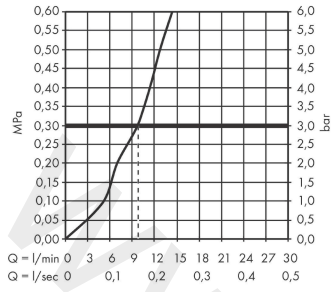

sBox

Finish set oval

Finish: **Polished Gold Optic** Article Number: **28020990**

Description

product features

- consists of: hose box, shower hose, escutcheon
- suitable for rim or tile mounted installation
- 1 function
- sBox for quiet, smooth and protected hose guidance
- connection dimension: DN15
- no additional maintenance opening required
- bath rim width at least 100 mm
- clamping range: 0 - 30 mm
- maximum pull-out length of hand shower 1.45 m
- removable for service at any time
- protected against backflow, according to DIN EN 1717
- maximum flow rate at 3 bar: 9,5 l/min
- WRAS 1907041

Article Details

Price excl. VAT

512,50 £

Design awards

Product image

Scale drawing

sBox

Finish set oval

Finish: **Polished Gold Optic**

Article Number: **28020990**

Flowchart

sBox

Finish set oval

Finish: Polished Gold Optic

Article Number: 28020990

Exploded Drawing