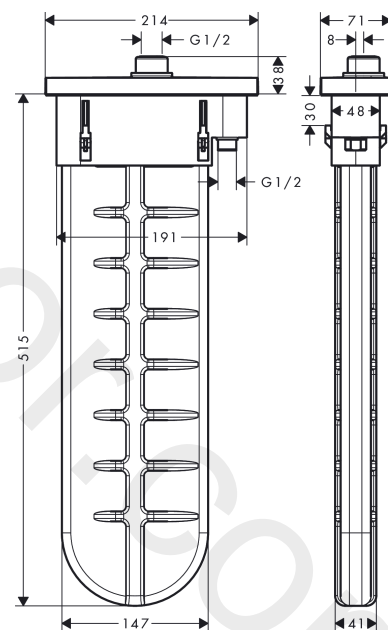

sBox

Finish set oval

Finish: **Polished Gold Optic** Article Number: **28020990**

Description

product features

- consists of: hose box, shower hose, escutcheon
- suitable for rim or tile mounted installation
- 1 function
- sBox for quiet, smooth and protected hose guidance
- connection dimension: DN15
- no additional maintenance opening required
- bath rim width at least 100 mm
- clamping range: 0 - 30 mm
- maximum pull-out length of hand shower 1.45 m
- removable for service at any time
- protected against backflow, according to DIN EN 1717
- maximum flow rate at 3 bar: 9,5 l/min
- WRAS 1907041

Article Details

Price excl. VAT

512,50 £

Design awards

Product image

Scale drawing

sBox

Finish set oval

Finish: **Polished Gold Optic**

Article Number: **28020990**

Flowchart

sBox

Finish set oval

Finish: Polished Gold Optic

Article Number: 28020990

Exploded Drawing

Year of production: >06/21

sBox

Finish set oval

Finish: **Polished Gold Optic** Article Number: **28020990**

Spare part list

Year of production: >06/21

Pos.	Description	Article Number	Price	PU
1	sBox	94679000	£ 370,00	1
2	seal	98058000	£ 3,30	1
3	insert for shower holder	96942000	£ 13,30	1
4	hose guide	94504000	£ 110,00	1
5	nut	97584990	£ 25,00	1
6	escutcheon	93505XXX	> £ 137,00	-
7	O-Ring 32x2	98193000	£ 3,30	1
8	connection angel	94506000	£ 51,00	1
9	O-ring 9x2	98119000	£ 3,30	1
10	non return valve DW 10	96456000	£ 9,00	1
11	installation frame	93908000	£ 79,00	1
a	concealed item	13560180	£ 70,00	1