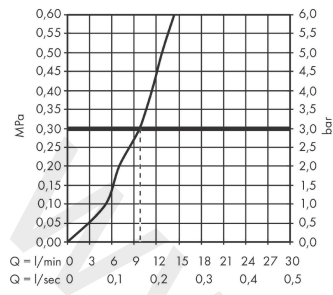

sBox

Finish set oval

Finish: **Matt White** Article Number: **28020700**

Description

product features

- consists of: hose box, shower hose, escutcheon
- suitable for rim or tile mounted installation
- 1 function
- sBox for quiet, smooth and protected hose guidance
- connection dimension: DN15
- no additional maintenance opening required
- bath rim width at least 100 mm
- clamping range: 0 - 30 mm
- maximum pull-out length of hand shower 1.45 m
- removable for service at any time
- protected against backflow, according to DIN EN 1717
- maximum flow rate at 3 bar: 9,5 l/min
- WRAS 1907041

Article Details

Price excl. VAT

478,30 £

Design awards

Product image

Scale drawing

sBox

Finish set oval

Finish: **Matt White** Article Number: **28020700**

Flowchart

sBox

Finish set oval

Finish: **Matt White**

Article Number: **28020700**

Exploded Drawing

Year of production: >06/21