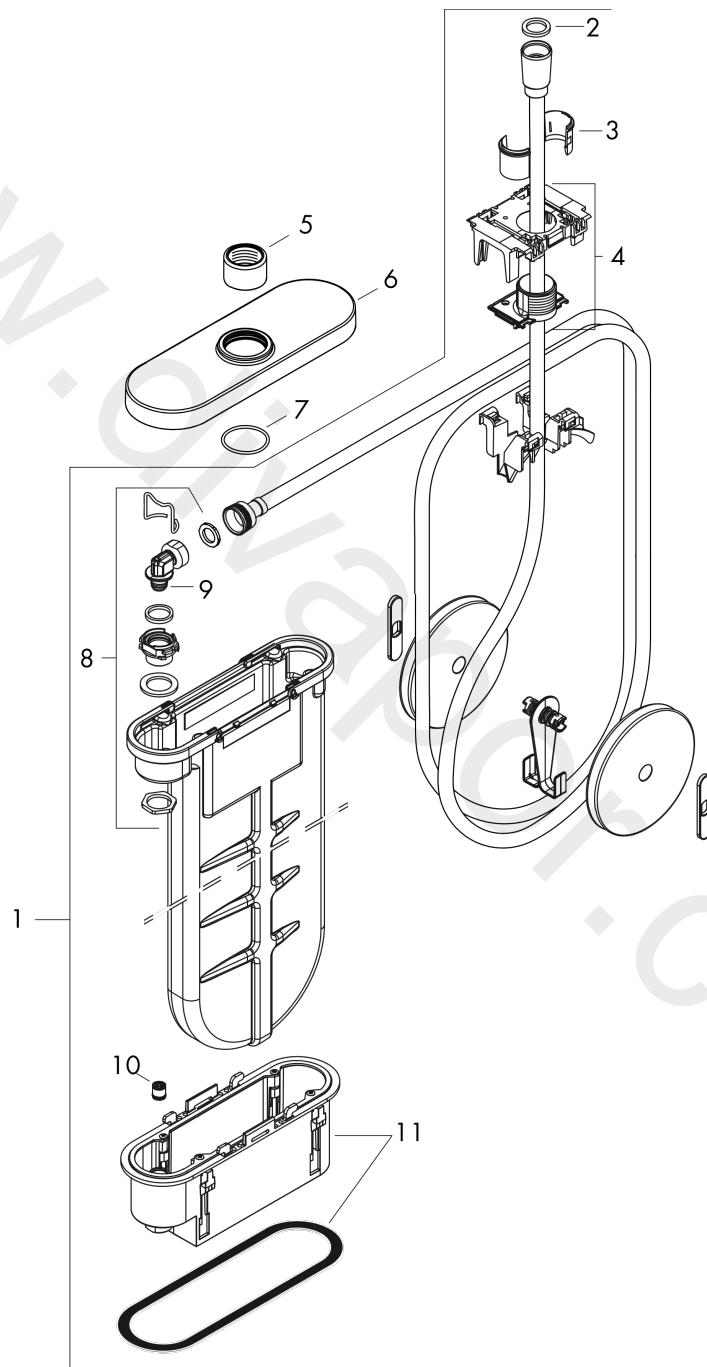

sBox

Finish set oval

Finish: **Matt White** Article Number: **28020700**

Description

product features

- consists of: hose box, shower hose, escutcheon
- suitable for rim or tile mounted installation
- 1 function
- sBox for quiet, smooth and protected hose guidance
- connection dimension: DN15
- no additional maintenance opening required
- bath rim width at least 100 mm
- clamping range: 0 - 30 mm
- maximum pull-out length of hand shower 1.45 m
- removable for service at any time
- protected against backflow, according to DIN EN 1717
- maximum flow rate at 3 bar: 9,5 l/min
- WRAS 1907041

Article Details

Price excl. VAT

478,30 £

Design awards

Product image

Scale drawing

sBox

Finish set oval

Finish: **Matt White** Article Number: **28020700**

Flowchart

sBox

Finish set oval

Finish: **Matt White**

Article Number: **28020700**

Exploded Drawing

Year of production: >06/21

sBox

Finish set oval

Finish: **Matt White**

Article Number: **28020700**

Spare part list

Year of production: >06/21

Pos.	Description	Article Number	Price	PU
1	sBox	94679000	£ 370,00	1
2	seal	98058000	£ 3,30	1
3	insert for shower holder	96942000	£ 13,30	1
4	hose guide	94504000	£ 110,00	1
5	nut	97584700	£ 25,00	1
6	escutcheon	93505XXX	> £ 137,00	-
7	O-Ring 32x2	98193000	£ 3,30	1
8	connection angel	94506000	£ 51,00	1
9	O-ring 9x2	98119000	£ 3,30	1
10	non return valve DW 10	96456000	£ 9,00	1
11	installation frame	93908000	£ 79,00	1
a	concealed item	13560180	£ 70,00	1