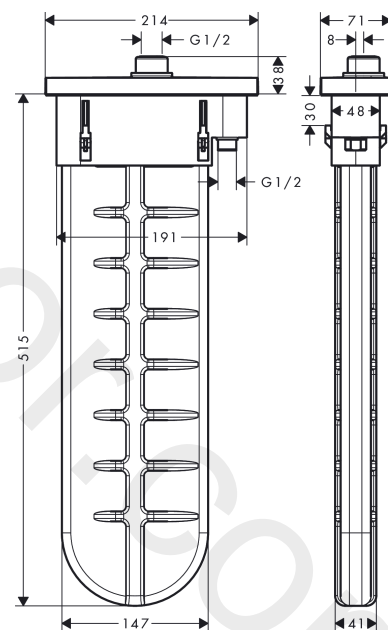

sBox

Finish set oval

Finish: **Matt White** Article Number: **28020700**

Description

product features

- consists of: hose box, shower hose, escutcheon
- suitable for rim or tile mounted installation
- 1 function
- sBox for quiet, smooth and protected hose guidance
- connection dimension: DN15
- no additional maintenance opening required
- bath rim width at least 100 mm
- clamping range: 0 - 30 mm
- maximum pull-out length of hand shower 1.45 m
- removable for service at any time
- protected against backflow, according to DIN EN 1717
- maximum flow rate at 3 bar: 9,5 l/min
- WRAS 1907041

Article Details

Price excl. VAT

478,30 £

Design awards

Product image

Scale drawing

sBox

Finish set oval

Finish: **Matt White** Article Number: **28020700**

Flowchart

sBox

Finish set oval

Finish: **Matt White**

Article Number: **28020700**

Exploded Drawing

Year of production: >06/21

sBox

Finish set oval

Finish: **Matt White**

Article Number: **28020700**

Spare part list

Year of production: >06/21

Pos.	Description	Article Number	Price	PU
1	sBox	94679000	£ 370,00	1
2	seal	98058000	£ 3,30	1
3	insert for shower holder	96942000	£ 13,30	1
4	hose guide	94504000	£ 110,00	1
5	nut	97584700	£ 25,00	1
6	escutcheon	93505XXX	> £ 137,00	-
7	O-Ring 32x2	98193000	£ 3,30	1
8	connection angel	94506000	£ 51,00	1
9	O-ring 9x2	98119000	£ 3,30	1
10	non return valve DW 10	96456000	£ 9,00	1
11	installation frame	93908000	£ 79,00	1
a	concealed item	13560180	£ 70,00	1