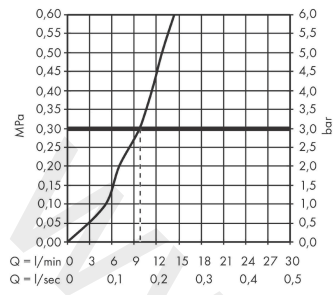

sBox

Finish set oval

Finish: **Matt Black**

Article Number: **28020670**

Flowchart

sBox

Finish set oval

Finish: **Matt Black**

Article Number: **28020670**

Exploded Drawing

Year of production: >06/21

sBox

Finish set oval

Finish: **Matt Black** Article Number: **28020670**

Spare part list

Year of production: >06/21