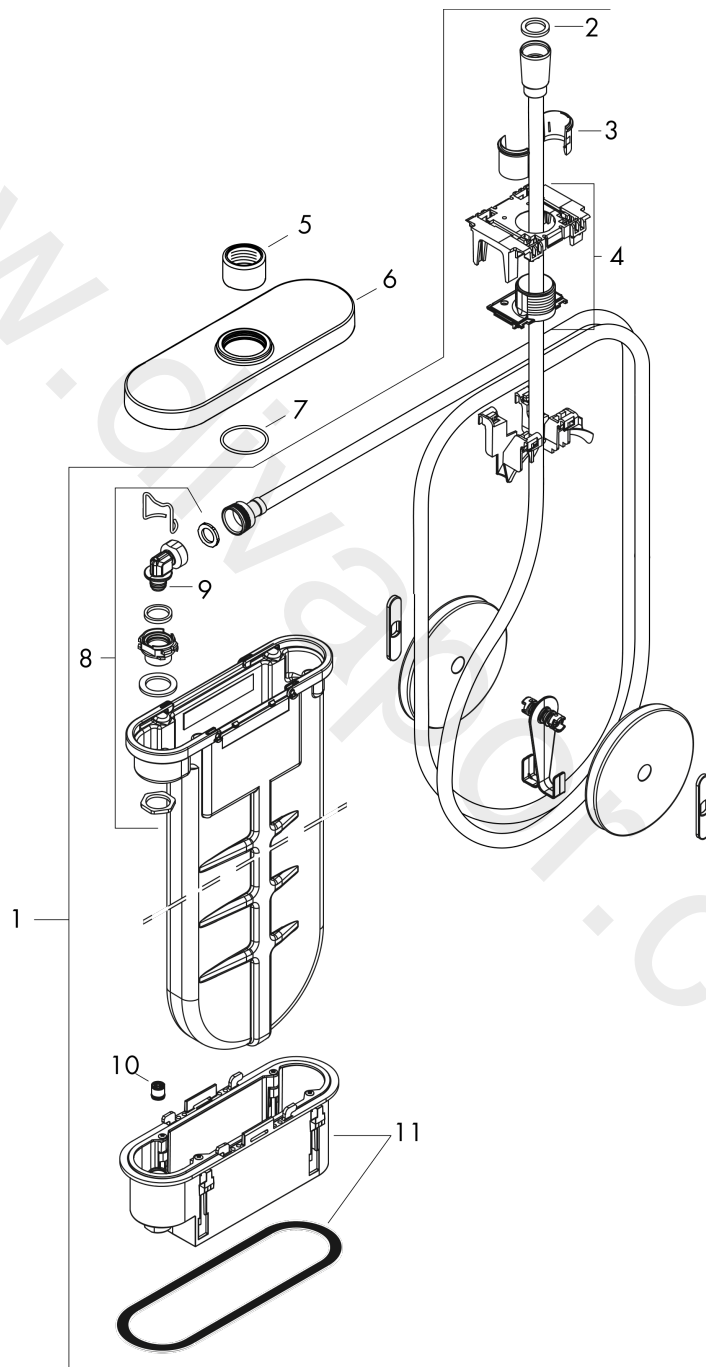

sBox

Finish set oval

Finish: **Matt Black**

Article Number: **28020670**

Flowchart

sBox

Finish set oval

Finish: **Matt Black**

Article Number: **28020670**

Exploded Drawing

Year of production: >06/21

sBox

Finish set oval

Finish: **Matt Black** Article Number: **28020670**

Spare part list

Year of production: >06/21

Pos.	Description	Article Number	Price	PU
1	sBox	94679000	£ 370,00	1
2	seal	98058000	£ 3,30	1
3	insert for shower holder	96942000	£ 13,30	1
4	hose guide	94504000	£ 110,00	1
5	nut	97584670	£ 25,00	1
6	escutcheon	93505XXX	> £ 137,00	-
7	O-Ring 32x2	98193000	£ 3,30	1
8	connection angel	94506000	£ 51,00	1
9	O-ring 9x2	98119000	£ 3,30	1
10	non return valve DW 10	96456000	£ 9,00	1
11	installation frame	93908000	£ 79,00	1
a	concealed item	13560180	£ 70,00	1