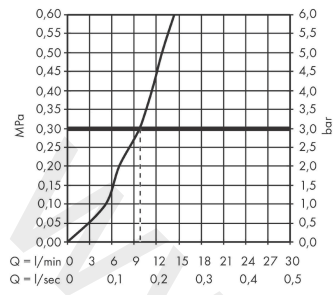

sBox

Finish set oval

Finish: **Chrome**

Article Number: **28020000**

Flowchart

www.divapor.com