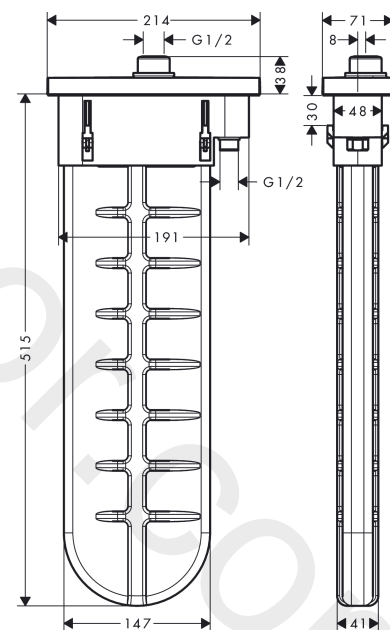

Scale drawing