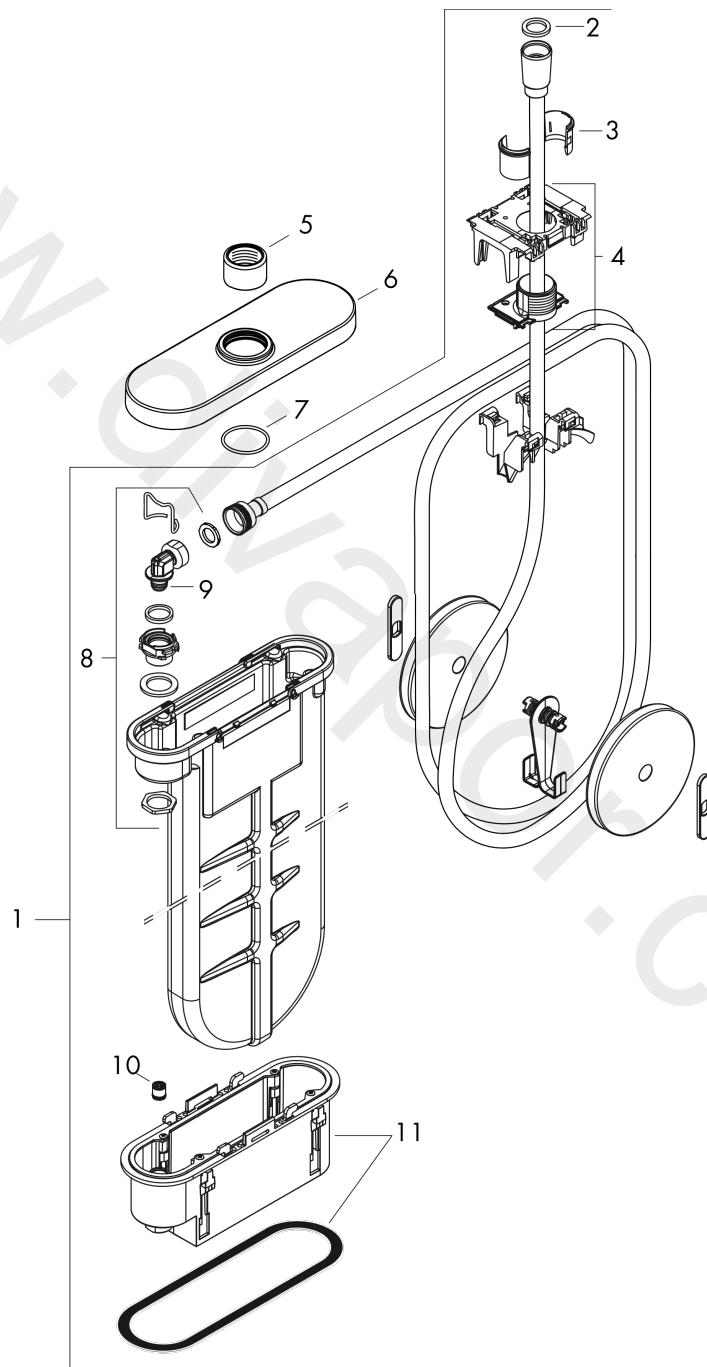

sBox

Finish set oval

Finish: **Chrome**

Article Number: **28020000**

Description

product features

- consists of: hose box, shower hose, escutcheon
- suitable for rim or tile mounted installation
- 1 function
- sBox for quiet, smooth and protected hose guidance
- connection dimension: DN15
- no additional maintenance opening required
- bath rim width at least 100 mm
- clamping range: 0 - 30 mm
- maximum pull-out length of hand shower 1.45 m
- removable for service at any time
- protected against backflow, according to DIN EN 1717
- maximum flow rate at 3 bar: 9,5 l/min
- WRAS 1907041

Finish set oval

Finish: **Chrome**

Article Number: **28020000**

Flowchart

www.divapor.com

sBox

Finish set oval

Finish: **Chrome**

Article Number: **28020000**

Exploded Drawing

Year of production: >04/19

sBox

Finish set oval

Finish: **Chrome**

Article Number: **28020000**

Spare part list

Year of production: >04/19

Pos.	Description	Article Number	Price	PU
1	sBox	94679000	£ 370,00	1
2	seal	98058000	£ 3,30	1
3	insert for shower holder	96942000	£ 13,30	1
4	hose guide	94504000	£ 110,00	1
5	nut	97584000	£ 16,10	1
6	escutcheon	93505000	£ 137,00	1
7	O-Ring 32x2	98193000	£ 3,30	1
8	connection angel	94506000	£ 51,00	1
9	O-ring 9x2	98119000	£ 3,30	1
10	non return valve DW 10	96456000	£ 9,00	1
11	installation frame	93908000	£ 79,00	1
a	concealed item	13560180	£ 70,00	1