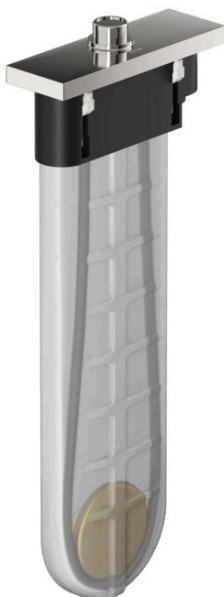

sBox

Finish set square

Finish: **Polished Gold Optic** Article Number: **28012990**

product features

- suitable for rim or tile mounted installation
- consists of: hose box, shower hose, escutcheon
- 1 function
- sBox for quiet, smooth and protected hose guidance
- connection dimension: DN15
- no additional maintenance opening required
- bath rim width at least 100 mm
- clamping range: 0 - 30 mm
- maximum pull-out length of hand shower 1.45 m
- removable for service at any time
- protected against backflow, according to DIN EN 1717
- maximum flow rate at 3 bar: 9,5 l/min
- WRAS 1907041

Article Details

Price excl. VAT

587,50 £

Product image

Scale drawing

sBox

Finish set square

Finish: **Polished Gold Optic**

Article Number: **28012990**

Flowchart

sBox
Finish set square
Finish: **Polished Gold Optic** Article Number: **28012990**

Exploded Drawing

Year of production: >07/19