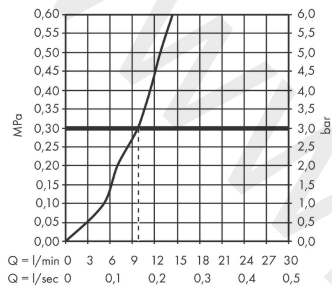

sBox

Finish set square

Finish: **Polished Gold Optic** Article Number: **28012990**

product features

- suitable for rim or tile mounted installation
- consists of: hose box, shower hose, escutcheon
- 1 function
- sBox for quiet, smooth and protected hose guidance
- connection dimension: DN15
- no additional maintenance opening required
- bath rim width at least 100 mm
- clamping range: 0 - 30 mm
- maximum pull-out length of hand shower 1.45 m
- removable for service at any time
- protected against backflow, according to DIN EN 1717
- maximum flow rate at 3 bar: 9,5 l/min
- WRAS 1907041

Article Details

Price excl. VAT

587,50 £

Product image

Scale drawing

sBox

Finish set square

Finish: **Polished Gold Optic**

Article Number: **28012990**

Flowchart

sBox
Finish set square
Finish: **Polished Gold Optic** Article Number: **28012990**

Exploded Drawing

Year of production: >07/19