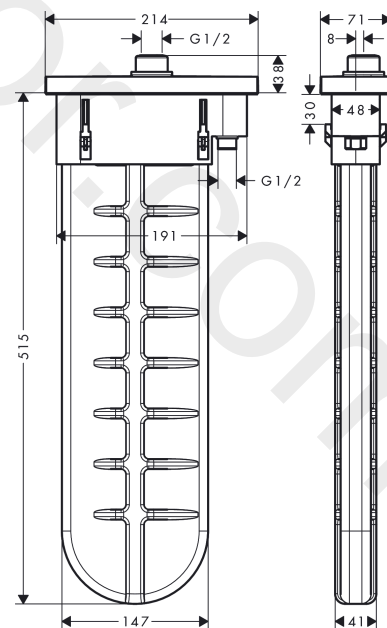

sBox

Finish set square

Finish: **Polished Gold Optic** Article Number: **28012990**

product features

- suitable for rim or tile mounted installation
- consists of: hose box, shower hose, escutcheon
- 1 function
- sBox for quiet, smooth and protected hose guidance
- connection dimension: DN15
- no additional maintenance opening required
- bath rim width at least 100 mm
- clamping range: 0 - 30 mm
- maximum pull-out length of hand shower 1.45 m
- removable for service at any time
- protected against backflow, according to DIN EN 1717
- maximum flow rate at 3 bar: 9,5 l/min
- WRAS 1907041

Article Details

Price excl. VAT

587,50 £

Product image

Scale drawing

sBox

Finish set square

Finish: **Polished Gold Optic**

Article Number: **28012990**

Flowchart

sBox
Finish set square
Finish: **Polished Gold Optic** Article Number: **28012990**

Exploded Drawing

Year of production: >07/19