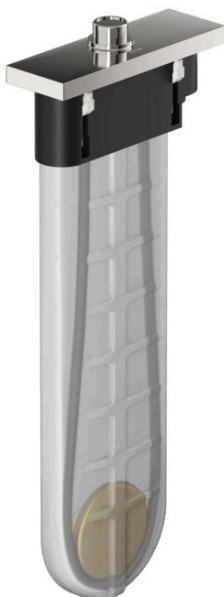

sBox

Finish set square

Finish: **Stainless Steel Optic** Article Number: **28012800**

product features

- suitable for rim or tile mounted installation
- consists of: hose box, shower hose, escutcheon
- 1 function
- sBox for quiet, smooth and protected hose guidance
- connection dimension: DN15
- no additional maintenance opening required
- bath rim width at least 100 mm
- clamping range: 0 - 30 mm
- maximum pull-out length of hand shower 1.45 m
- removable for service at any time
- protected against backflow, according to DIN EN 1717
- maximum flow rate at 3 bar: 9,5 l/min
- WRAS 1907041

Article Details

Price excl. VAT

587,50 £

Product image

Scale drawing

sBox

Finish set square

Finish: **Stainless Steel Optic**

Article Number: **28012800**

Flowchart

sBox
Finish set square
Finish: **Stainless Steel Optic** Article Number: **28012800**

Exploded Drawing

Year of production: >07/19

sBox
Finish set square
 Finish: **Stainless Steel Optic** Article Number: **28012800**

Spare part list

Year of production: >07/19

Pos.		Article Number	Price	PU
1	seal	98058000	£ 3,30	1
2	insert for shower holder	96942000	£ 13,30	1
3	hose guide	94504000	£ 110,00	1
4	shower hose	93506000	£ 137,00	1
5	weight	94505000	£ 137,00	1
6	nut	97584800	£ 20,50	1
7	escutcheon	93504800	£ 202,00	1
8	O-Ring 32x2	98193000	£ 3,30	1
9	connection angel	94506000	£ 51,00	1
10	O-ring 9x2	98119000	£ 3,30	1
11	non return valve DW 10	96456000	£ 9,00	1
12	installation frame	93908000	£ 79,00	1
a	concealed item	15490180	£ 82,00	1