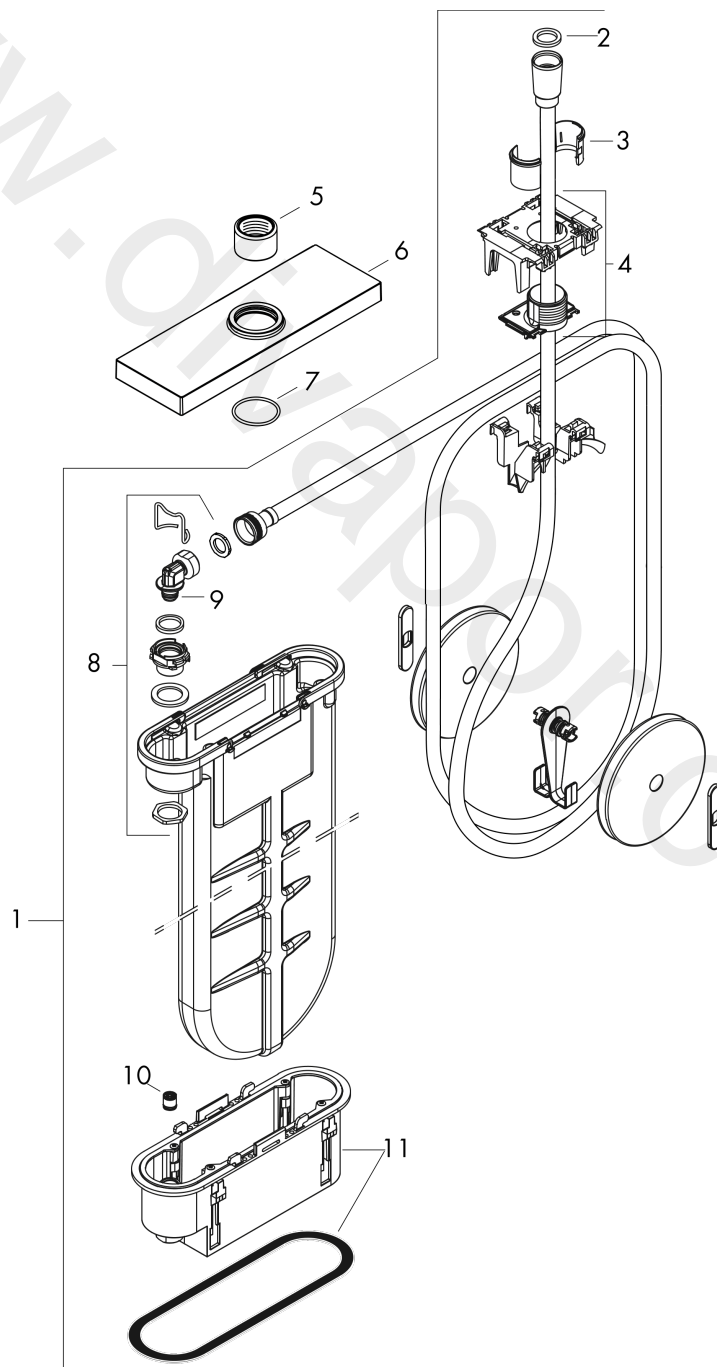

sBox

Finish set square

Finish: **Stainless Steel Optic** Article Number: **28012800**

product features

- suitable for rim or tile mounted installation
- consists of: hose box, shower hose, escutcheon
- 1 function
- sBox for quiet, smooth and protected hose guidance
- connection dimension: DN15
- no additional maintenance opening required
- bath rim width at least 100 mm
- clamping range: 0 - 30 mm
- maximum pull-out length of hand shower 1.45 m
- removable for service at any time
- protected against backflow, according to DIN EN 1717
- maximum flow rate at 3 bar: 9,5 l/min
- WRAS 1907041

Article Details

Price excl. VAT

587,50 £

Product image

Scale drawing

sBox

Finish set square

Finish: **Stainless Steel Optic**

Article Number: **28012800**

Flowchart

sBox
Finish set square
Finish: **Stainless Steel Optic** Article Number: **28012800**

Exploded Drawing

Year of production: >07/19

sBox
Finish set square
 Finish: **Stainless Steel Optic** Article Number: **28012800**

Spare part list

Year of production: >07/19

Pos.		Article Number	Price	PU
1	seal	98058000	£ 3,30	1
2	insert for shower holder	96942000	£ 13,30	1
3	hose guide	94504000	£ 110,00	1
4	shower hose	93506000	£ 137,00	1
5	weight	94505000	£ 137,00	1
6	nut	97584800	£ 20,50	1
7	escutcheon	93504800	£ 202,00	1
8	O-Ring 32x2	98193000	£ 3,30	1
9	connection angel	94506000	£ 51,00	1
10	O-ring 9x2	98119000	£ 3,30	1
11	non return valve DW 10	96456000	£ 9,00	1
12	installation frame	93908000	£ 79,00	1
a	concealed item	15490180	£ 82,00	1