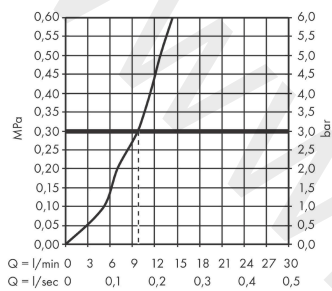

sBox

Finish set square

Finish: **Stainless Steel Optic** Article Number: **28012800**

product features

- suitable for rim or tile mounted installation
- consists of: hose box, shower hose, escutcheon
- 1 function
- sBox for quiet, smooth and protected hose guidance
- connection dimension: DN15
- no additional maintenance opening required
- bath rim width at least 100 mm
- clamping range: 0 - 30 mm
- maximum pull-out length of hand shower 1.45 m
- removable for service at any time
- protected against backflow, according to DIN EN 1717
- maximum flow rate at 3 bar: 9,5 l/min
- WRAS 1907041

Article Details

Price excl. VAT

587,50 £

Product image

Scale drawing

sBox

Finish set square

Finish: **Stainless Steel Optic**

Article Number: **28012800**

Flowchart

sBox
Finish set square
Finish: **Stainless Steel Optic** Article Number: **28012800**

Exploded Drawing

Year of production: >07/19

sBox
Finish set square
 Finish: **Stainless Steel Optic** Article Number: **28012800**