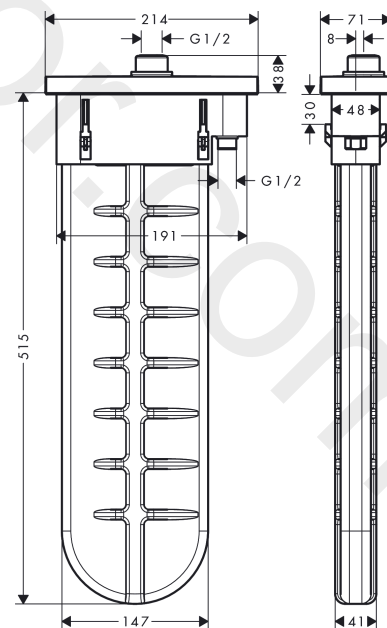

sBox

Finish set square

Finish: **Stainless Steel Optic** Article Number: **28012800**

product features

- suitable for rim or tile mounted installation
- consists of: hose box, shower hose, escutcheon
- 1 function
- sBox for quiet, smooth and protected hose guidance
- connection dimension: DN15
- no additional maintenance opening required
- bath rim width at least 100 mm
- clamping range: 0 - 30 mm
- maximum pull-out length of hand shower 1.45 m
- removable for service at any time
- protected against backflow, according to DIN EN 1717
- maximum flow rate at 3 bar: 9,5 l/min
- WRAS 1907041

Article Details

Price excl. VAT

587,50 £

Product image

Scale drawing

sBox

Finish set square

Finish: **Stainless Steel Optic**

Article Number: **28012800**

Flowchart

sBox
Finish set square
Finish: **Stainless Steel Optic** Article Number: **28012800**

Exploded Drawing

Year of production: >07/19

sBox
Finish set square
 Finish: **Stainless Steel Optic** Article Number: **28012800**

Spare part list

Year of production: >07/19

Pos.		Article Number	Price	PU
1	seal	98058000	£ 3,30	1
2	insert for shower holder	96942000	£ 13,30	1
3	hose guide	94504000	£ 110,00	1
4	shower hose	93506000	£ 137,00	1
5	weight	94505000	£ 137,00	1
6	nut	97584800	£ 20,50	1
7	escutcheon	93504800	£ 202,00	1
8	O-Ring 32x2	98193000	£ 3,30	1
9	connection angel	94506000	£ 51,00	1
10	O-ring 9x2	98119000	£ 3,30	1
11	non return valve DW 10	96456000	£ 9,00	1
12	installation frame	93908000	£ 79,00	1
a	concealed item	15490180	£ 82,00	1