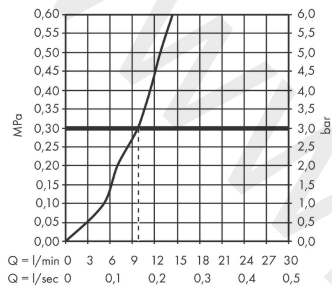

sBox

Finish set square

Finish: **Brushed Black Chrome**

Article Number: **28012340**

Flowchart

sBox
Finish set square
Finish: **Brushed Black Chrome** Article Number: **28012340**

Exploded Drawing

Year of production: >07/19

sBox
Finish set square
 Finish: **Brushed Black Chrome** Article Number: **28012340**

Spare part list

Year of production: >07/19

Pos.		Article Number	Price	PU
1	seal	98058000	£ 3,30	1
2	insert for shower holder	96942000	£ 13,30	1
3	hose guide	94504000	£ 110,00	1
4	shower hose	93506000	£ 137,00	1
5	weight	94505000	£ 137,00	1
6	nut	97584340	£ 25,00	1
7	escutcheon	93504340	-	1
8	O-Ring 32x2	98193000	£ 3,30	1
9	connection angel	94506000	£ 51,00	1
10	O-ring 9x2	98119000	£ 3,30	1
11	non return valve DW 10	96456000	£ 9,00	1
12	installation frame	93908000	£ 79,00	1
a	concealed item	15490180	£ 82,00	1