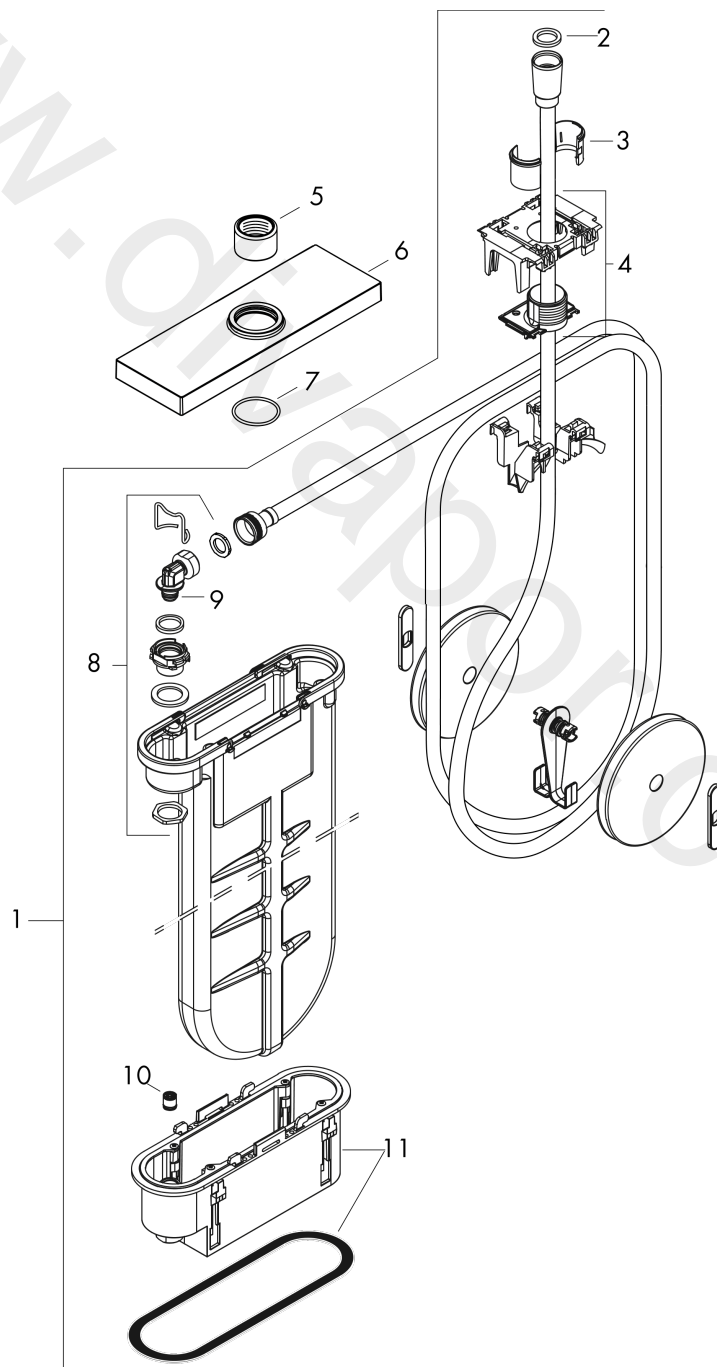

sBox

Finish set square

Finish: **Brushed Black Chrome**

Article Number: **28012340**

Flowchart

sBox
Finish set square
Finish: **Brushed Black Chrome** Article Number: **28012340**

Exploded Drawing

Year of production: >07/19

sBox
Finish set square
 Finish: **Brushed Black Chrome** Article Number: **28012340**

Spare part list

Year of production: >07/19

Pos.		Article Number	Price	PU
1	seal	98058000	£ 3,30	1
2	insert for shower holder	96942000	£ 13,30	1
3	hose guide	94504000	£ 110,00	1
4	shower hose	93506000	£ 137,00	1
5	weight	94505000	£ 137,00	1
6	nut	97584340	£ 25,00	1
7	escutcheon	93504340	-	1
8	O-Ring 32x2	98193000	£ 3,30	1
9	connection angel	94506000	£ 51,00	1
10	O-ring 9x2	98119000	£ 3,30	1
11	non return valve DW 10	96456000	£ 9,00	1
12	installation frame	93908000	£ 79,00	1
a	concealed item	15490180	£ 82,00	1