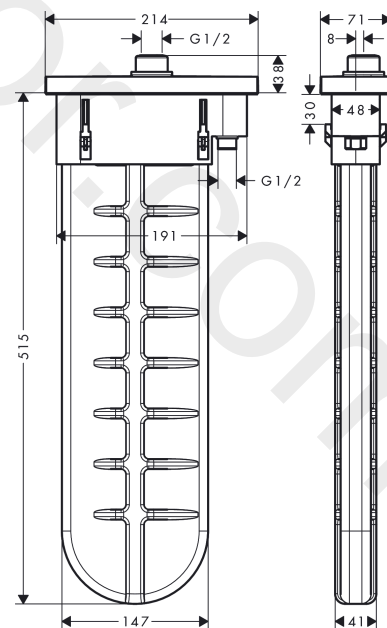

sBox

Finish set square

Finish: **Brushed Red Gold** Article Number: **28012310**

product features

- suitable for rim or tile mounted installation
- consists of: hose box, shower hose, escutcheon
- 1 function
- sBox for quiet, smooth and protected hose guidance
- connection dimension: DN15
- no additional maintenance opening required
- bath rim width at least 100 mm
- clamping range: 0 - 30 mm
- maximum pull-out length of hand shower 1.45 m
- removable for service at any time
- protected against backflow, according to DIN EN 1717
- maximum flow rate at 3 bar: 9,5 l/min
- WRAS 1907041

Article Details

Price excl. VAT

587,50 £

Product image

Scale drawing

sBox

Finish set square

Finish: **Brushed Red Gold**

Article Number: **28012310**

Flowchart

sBox
Finish set square
Finish: **Brushed Red Gold** Article Number: **28012310**

Exploded Drawing

Year of production: >07/19

sBox

Finish set square

Finish: **Brushed Red Gold**

Article Number: **28012310**

Spare part list

Year of production: >07/19

Pos.		Article Number	Price	PU
1	seal	98058000	£ 3,30	1
2	hose guide	94504000	£ 110,00	1
3	insert for shower holder	96942000	£ 13,30	1
4	weight	94505000	£ 137,00	1
5	shower hose	93506000	£ 137,00	1
6	nut	97584310	£ 25,00	1
7	escutcheon	93504310	£ 202,00	1
8	O-Ring 32x2	98193000	£ 3,30	1
9	connection angel	94506000	£ 51,00	1
10	O-ring 9x2	98119000	£ 3,30	1
11	non return valve DW 10	96456000	£ 9,00	1
12	installation frame	93908000	£ 79,00	1
a	concealed item	15490180	£ 82,00	1