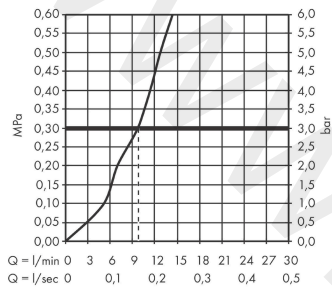

sBox

Finish set square

Finish: **Brushed Red Gold** Article Number: **28012310**

product features

- suitable for rim or tile mounted installation
- consists of: hose box, shower hose, escutcheon
- 1 function
- sBox for quiet, smooth and protected hose guidance
- connection dimension: DN15
- no additional maintenance opening required
- bath rim width at least 100 mm
- clamping range: 0 - 30 mm
- maximum pull-out length of hand shower 1.45 m
- removable for service at any time
- protected against backflow, according to DIN EN 1717
- maximum flow rate at 3 bar: 9,5 l/min
- WRAS 1907041

Article Details

Price excl. VAT

587,50 £

Product image

Scale drawing

sBox

Finish set square

Finish: **Brushed Red Gold**

Article Number: **28012310**

Flowchart

sBox
Finish set square
Finish: **Brushed Red Gold** Article Number: **28012310**

Exploded Drawing

Year of production: >07/19

sBox

Finish set square

Finish: **Brushed Red Gold**