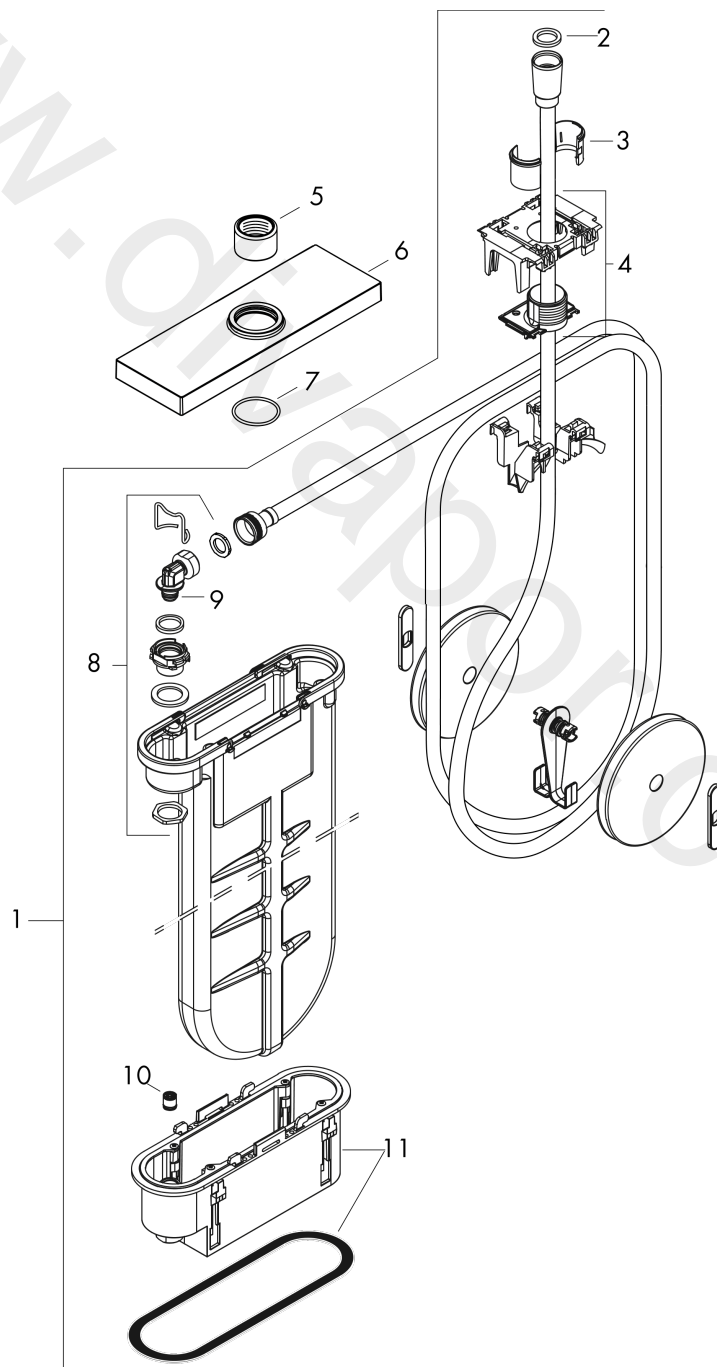

sBox

Finish set square

Finish: **Brushed Red Gold** Article Number: **28012310**

product features

- suitable for rim or tile mounted installation
- consists of: hose box, shower hose, escutcheon
- 1 function
- sBox for quiet, smooth and protected hose guidance
- connection dimension: DN15
- no additional maintenance opening required
- bath rim width at least 100 mm
- clamping range: 0 - 30 mm
- maximum pull-out length of hand shower 1.45 m
- removable for service at any time
- protected against backflow, according to DIN EN 1717
- maximum flow rate at 3 bar: 9,5 l/min
- WRAS 1907041

Article Details

Price excl. VAT

587,50 £

Product image

Scale drawing

sBox

Finish set square

Finish: **Brushed Red Gold**

Article Number: **28012310**

Flowchart

sBox
Finish set square
Finish: **Brushed Red Gold** Article Number: **28012310**

Exploded Drawing

Year of production: >07/19

sBox

Finish set square

Finish: **Brushed Red Gold**

Article Number: **28012310**

Spare part list

Year of production: >07/19

Pos.		Article Number	Price	PU
1	seal	98058000	£ 3,30	1
2	hose guide	94504000	£ 110,00	1
3	insert for shower holder	96942000	£ 13,30	1
4	weight	94505000	£ 137,00	1
5	shower hose	93506000	£ 137,00	1
6	nut	97584310	£ 25,00	1
7	escutcheon	93504310	£ 202,00	1
8	O-Ring 32x2	98193000	£ 3,30	1
9	connection angel	94506000	£ 51,00	1
10	O-ring 9x2	98119000	£ 3,30	1
11	non return valve DW 10	96456000	£ 9,00	1
12	installation frame	93908000	£ 79,00	1
a	concealed item	15490180	£ 82,00	1