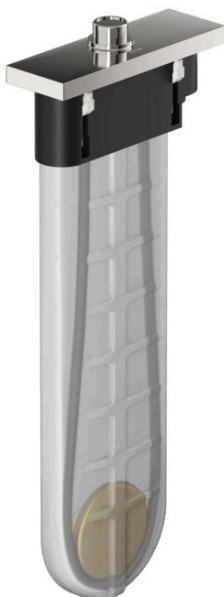

sBox

Finish set square

Finish: **Brushed Red Gold** Article Number: **28012310**

product features

- suitable for rim or tile mounted installation
- consists of: hose box, shower hose, escutcheon
- 1 function
- sBox for quiet, smooth and protected hose guidance
- connection dimension: DN15
- no additional maintenance opening required
- bath rim width at least 100 mm
- clamping range: 0 - 30 mm
- maximum pull-out length of hand shower 1.45 m
- removable for service at any time
- protected against backflow, according to DIN EN 1717
- maximum flow rate at 3 bar: 9,5 l/min
- WRAS 1907041

Article Details

Price excl. VAT

587,50 £

Product image

Scale drawing

sBox

Finish set square

Finish: **Brushed Red Gold**

Article Number: **28012310**

Flowchart

sBox
Finish set square
Finish: **Brushed Red Gold** Article Number: **28012310**

Exploded Drawing

Year of production: >07/19

sBox

Finish set square

Finish: **Brushed Red Gold**

Article Number: **28012310**

Spare part list

Year of production: >07/19

Pos.		Article Number	Price	PU
1	seal	98058000	£ 3,30	1
2	hose guide	94504000	£ 110,00	1
3	insert for shower holder	96942000	£ 13,30	1
4	weight	94505000	£ 137,00	1
5	shower hose	93506000	£ 137,00	1
6	nut	97584310	£ 25,00	1
7	escutcheon	93504310	£ 202,00	1
8	O-Ring 32x2	98193000	£ 3,30	1
9	connection angel	94506000	£ 51,00	1
10	O-ring 9x2	98119000	£ 3,30	1
11	non return valve DW 10	96456000	£ 9,00	1
12	installation frame	93908000	£ 79,00	1
a	concealed item	15490180	£ 82,00	1