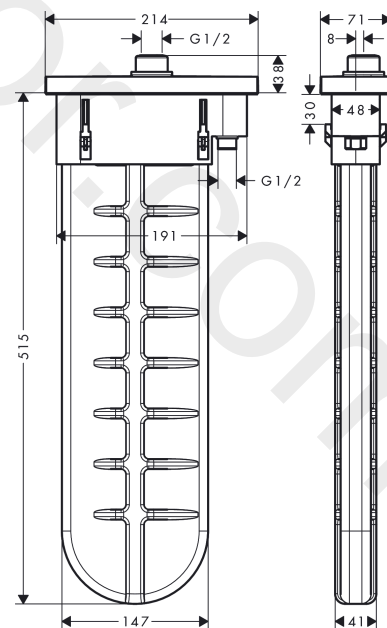

sBox

Finish set square

Finish: **Polished Red Gold** Article Number: **28012300**

product features

- suitable for rim or tile mounted installation
- consists of: hose box, shower hose, escutcheon
- 1 function
- sBox for quiet, smooth and protected hose guidance
- connection dimension: DN15
- no additional maintenance opening required
- bath rim width at least 100 mm
- clamping range: 0 - 30 mm
- maximum pull-out length of hand shower 1.45 m
- removable for service at any time
- protected against backflow, according to DIN EN 1717
- maximum flow rate at 3 bar: 9,5 l/min
- WRAS 1907041

Article Details

Price excl. VAT

587,50 £

Product image

Scale drawing

sBox

Finish set square

Finish: **Polished Red Gold**

Article Number: **28012300**

Flowchart

sBox
Finish set square
Finish: **Polished Red Gold** Article Number: **28012300**

Exploded Drawing

Year of production: >07/20

sBox

Finish set square

Finish: **Polished Red Gold** Article Number: **28012300**

Spare part list

Year of production: >07/20

Pos.		Article Number	Price	PU
1	seal	98058000	£ 3,30	1
2	insert for shower holder	96942000	£ 13,30	1
3	hose guide	94504000	£ 110,00	1
4	shower hose	93506000	£ 137,00	1
5	weight	94505000	£ 137,00	1
6	nut	97584300	£ 25,00	1
7	escutcheon	93504300	£ 202,00	1
8	O-Ring 32x2	98193000	£ 3,30	1
9	connection angel	94506000	£ 51,00	1
10	O-ring 9x2	98119000	£ 3,30	1
11	non return valve DW 10	96456000	£ 9,00	1
12	installation frame	93908000	£ 79,00	1
a	concealed item	15490180	£ 82,00	1