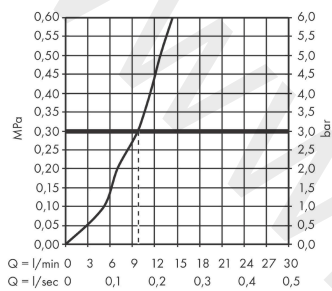

sBox

Finish set square

Finish: **Polished Red Gold** Article Number: **28012300**

product features

- suitable for rim or tile mounted installation
- consists of: hose box, shower hose, escutcheon
- 1 function
- sBox for quiet, smooth and protected hose guidance
- connection dimension: DN15
- no additional maintenance opening required
- bath rim width at least 100 mm
- clamping range: 0 - 30 mm
- maximum pull-out length of hand shower 1.45 m
- removable for service at any time
- protected against backflow, according to DIN EN 1717
- maximum flow rate at 3 bar: 9,5 l/min
- WRAS 1907041

Article Details

Price excl. VAT

587,50 £

Product image

Scale drawing

sBox

Finish set square

Finish: **Polished Red Gold**

Article Number: **28012300**

Flowchart

sBox
Finish set square
Finish: **Polished Red Gold** Article Number: **28012300**

Exploded Drawing

Year of production: >07/20

sBox

Finish set square

Finish: **Polished Red Gold** Article Number: **28012300**