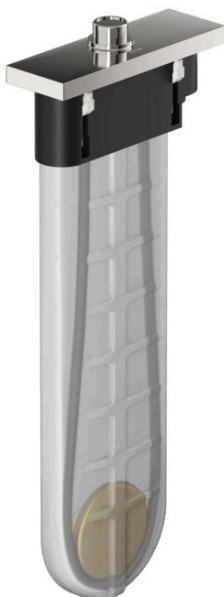

sBox

Finish set square

Finish: **Polished Red Gold** Article Number: **28012300**

product features

- suitable for rim or tile mounted installation
- consists of: hose box, shower hose, escutcheon
- 1 function
- sBox for quiet, smooth and protected hose guidance
- connection dimension: DN15
- no additional maintenance opening required
- bath rim width at least 100 mm
- clamping range: 0 - 30 mm
- maximum pull-out length of hand shower 1.45 m
- removable for service at any time
- protected against backflow, according to DIN EN 1717
- maximum flow rate at 3 bar: 9,5 l/min
- WRAS 1907041

Article Details

Price excl. VAT

587,50 £

Product image

Scale drawing

sBox

Finish set square

Finish: **Polished Red Gold**

Article Number: **28012300**

Flowchart

sBox
Finish set square
Finish: **Polished Red Gold** Article Number: **28012300**

Exploded Drawing

Year of production: >07/20

sBox

Finish set square

Finish: **Polished Red Gold** Article Number: **28012300**

Spare part list

Year of production: >07/20

Pos.		Article Number	Price	PU
1	seal	98058000	£ 3,30	1
2	insert for shower holder	96942000	£ 13,30	1
3	hose guide	94504000	£ 110,00	1
4	shower hose	93506000	£ 137,00	1
5	weight	94505000	£ 137,00	1
6	nut	97584300	£ 25,00	1
7	escutcheon	93504300	£ 202,00	1
8	O-Ring 32x2	98193000	£ 3,30	1
9	connection angel	94506000	£ 51,00	1
10	O-ring 9x2	98119000	£ 3,30	1
11	non return valve DW 10	96456000	£ 9,00	1
12	installation frame	93908000	£ 79,00	1
a	concealed item	15490180	£ 82,00	1