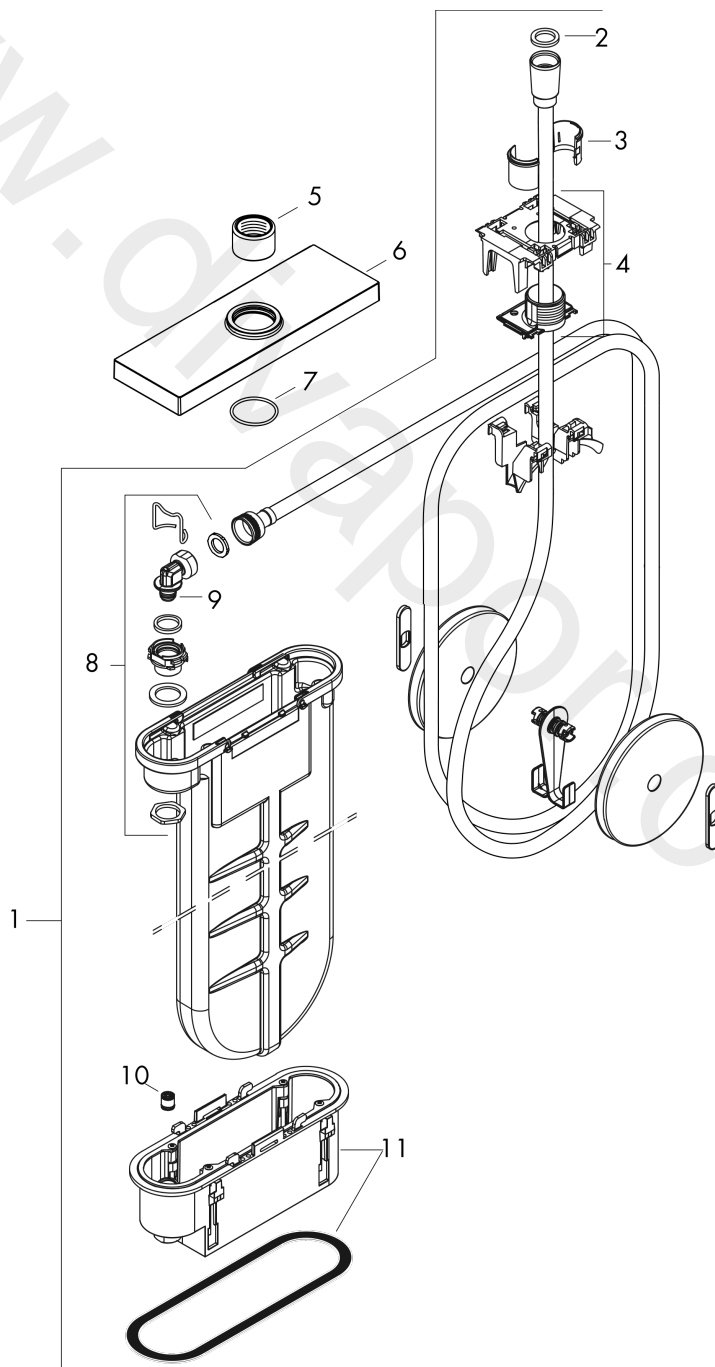

sBox

Finish set square

Finish: **Polished Red Gold** Article Number: **28012300**

product features

- suitable for rim or tile mounted installation
- consists of: hose box, shower hose, escutcheon
- 1 function
- sBox for quiet, smooth and protected hose guidance
- connection dimension: DN15
- no additional maintenance opening required
- bath rim width at least 100 mm
- clamping range: 0 - 30 mm
- maximum pull-out length of hand shower 1.45 m
- removable for service at any time
- protected against backflow, according to DIN EN 1717
- maximum flow rate at 3 bar: 9,5 l/min
- WRAS 1907041

Article Number: **28012300**

Flowchart

sBox
Finish set square
Finish: **Polished Red Gold** Article Number: **28012300**

Exploded Drawing

Year of production: >07/20

sBox

Finish set square

Finish: **Polished Red Gold** Article Number: **28012300**

Spare part list

Year of production: >07/20

Pos.		Article Number	Price	PU
1	seal	98058000	£ 3,30	1
2	insert for shower holder	96942000	£ 13,30	1
3	hose guide	94504000	£ 110,00	1
4	shower hose	93506000	£ 137,00	1
5	weight	94505000	£ 137,00	1
6	nut	97584300	£ 25,00	1
7	escutcheon	93504300	£ 202,00	1
8	O-Ring 32x2	98193000	£ 3,30	1
9	connection angel	94506000	£ 51,00	1
10	O-ring 9x2	98119000	£ 3,30	1
11	non return valve DW 10	96456000	£ 9,00	1
12	installation frame	93908000	£ 79,00	1
a	concealed item	15490180	£ 82,00	1