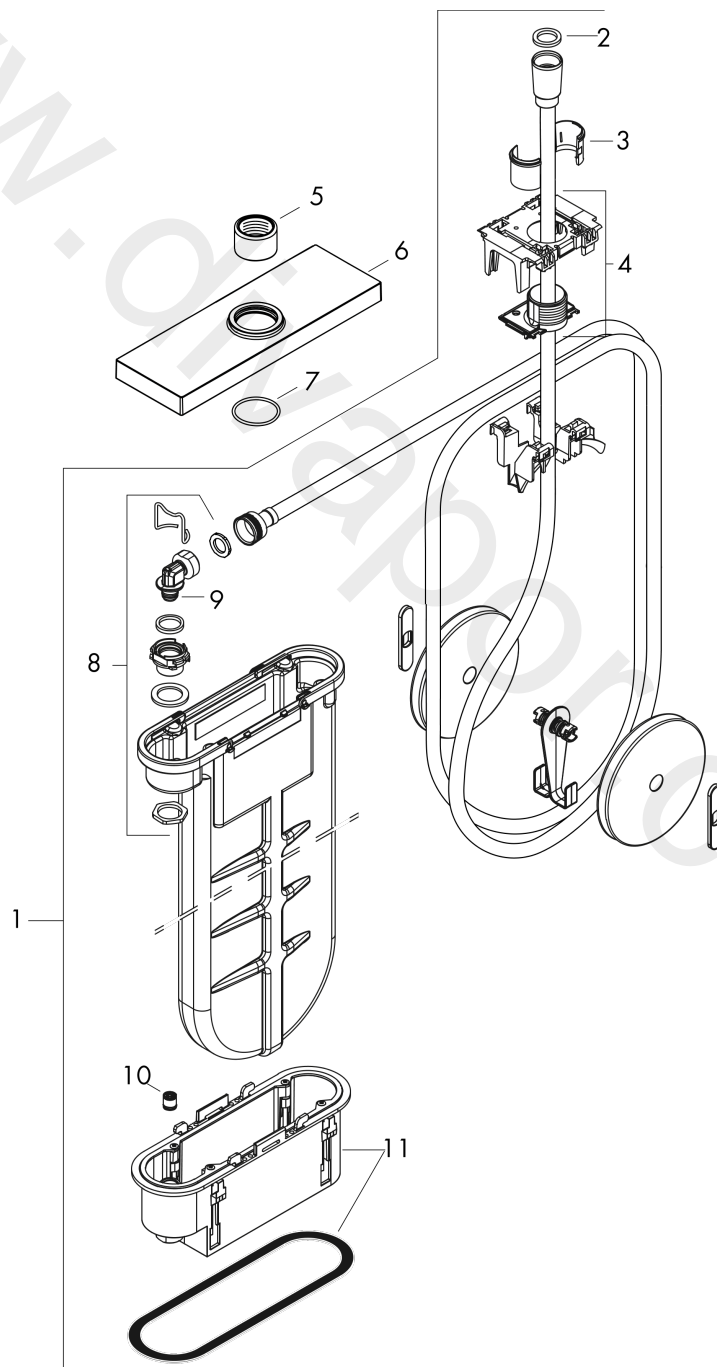

**sBox**

**Finish set square**

Finish: **Brushed Gold Optic** Article Number: **28012250**

## Flowchart

**sBox**  
**Finish set square**  
Finish: **Brushed Gold Optic**    Article Number: **28012250**

## Exploded Drawing

Year of production: >07/19

**sBox**

**Finish set square**

Finish: **Brushed Gold Optic** Article Number: **28012250**

**Spare part list**

Year of production: >07/19

Pos.		Article Number	Price	PU
1	seal	98058000	£ 3,30	1
2	insert for shower holder	96942000	£ 13,30	1
3	hose guide	94504000	£ 110,00	1
4	shower hose	93506000	£ 137,00	1
5	weight	94505000	£ 137,00	1
6	nut	97584250	£ 25,00	1
7	escutcheon	93504250	£ 202,00	1
8	O-Ring 32x2	98193000	£ 3,30	1
9	connection angel	94506000	£ 51,00	1
10	O-ring 9x2	98119000	£ 3,30	1
11	non return valve DW 10	96456000	£ 9,00	1
12	installation frame	93908000	£ 79,00	1
a	concealed item	15490180	£ 82,00	1