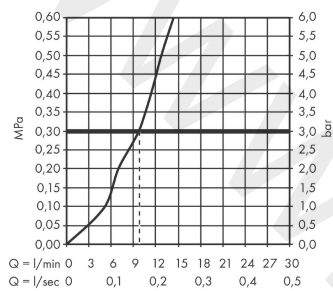

**sBox**

**Finish set square**

Finish: **Brushed Gold Optic** Article Number: **28012250**

## Flowchart

**sBox**  
**Finish set square**  
Finish: **Brushed Gold Optic**    Article Number: **28012250**

## Exploded Drawing

Year of production: >07/19

**sBox**

**Finish set square**

Finish: **Brushed Gold Optic** Article Number: **28012250**

**Spare part list**

Year of production: >07/19

Pos.		Article Number	Price	PU
1	seal	98058000	£ 3,30	1
2	insert for shower holder	96942000	£ 13,30	1
3	hose guide	94504000	£ 110,00	1
4	shower hose	93506000	£ 137,00	1
5	weight	94505000	£ 137,00	1
6	nut	97584250	£ 25,00	1
7	escutcheon	93504250	£ 202,00	1
8	O-Ring 32x2	98193000	£ 3,30	1
9	connection angel	94506000	£ 51,00	1
10	O-ring 9x2	98119000	£ 3,30	1
11	non return valve DW 10	96456000	£ 9,00	1
12	installation frame	93908000	£ 79,00	1
a	concealed item	15490180	£ 82,00	1