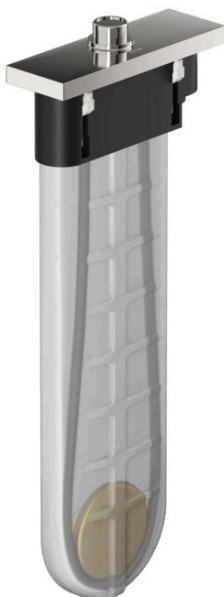

sBox

Finish set square

Finish: **Chrome** Article Number: **28012000**

product features

- suitable for rim or tile mounted installation
- consists of: hose box, shower hose, escutcheon
- 1 function
- sBox for quiet, smooth and protected hose guidance
- connection dimension: DN15
- no additional maintenance opening required
- bath rim width at least 100 mm
- clamping range: 0 - 30 mm
- maximum pull-out length of hand shower 1.45 m
- removable for service at any time
- protected against backflow, according to DIN EN 1717
- maximum flow rate at 3 bar: 9,5 l/min
- WRAS 1907041

Article Details

Price excl. VAT

391,67 £

Product image

Scale drawing

sBox

Finish set square

Finish: **Chrome** Article Number: **28012000**

Flowchart

sBox
Finish set square
Finish: **Chrome** Article Number: **28012000**

Exploded Drawing

Year of production: >04/19

sBox
Finish set square
 Finish: **Chrome** Article Number: **28012000**

Spare part list

Year of production: >04/19

Pos.		Article Number	Price	PU
1	sBox	94679000	£ 370,00	1
2	seal	98058000	£ 3,30	1
3	insert for shower holder	96942000	£ 13,30	1
4	hose guide	94504000	£ 110,00	1
5	nut	97584000	£ 16,10	1
6	escutcheon	93504000	£ 137,00	1
7	O-Ring 32x2	98193000	£ 3,30	1
8	connection angel	94506000	£ 51,00	1
9	O-ring 9x2	98119000	£ 3,30	1
10	non return valve DW 10	96456000	£ 9,00	1
a	concealed item	15490180	£ 82,00	1