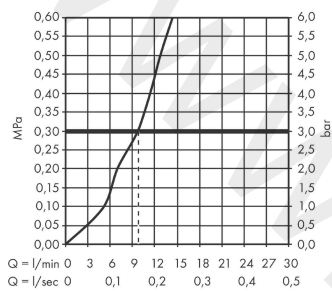

sBox

Finish set square

Finish: **Chrome** Article Number: **28012000**

product features

- suitable for rim or tile mounted installation
- consists of: hose box, shower hose, escutcheon
- 1 function
- sBox for quiet, smooth and protected hose guidance
- connection dimension: DN15
- no additional maintenance opening required
- bath rim width at least 100 mm
- clamping range: 0 - 30 mm
- maximum pull-out length of hand shower 1.45 m
- removable for service at any time
- protected against backflow, according to DIN EN 1717
- maximum flow rate at 3 bar: 9,5 l/min
- WRAS 1907041

Article Details

Price excl. VAT

391,67 £

Product image

Scale drawing

sBox

Finish set square

Finish: **Chrome** Article Number: **28012000**

Flowchart

sBox
Finish set square
Finish: **Chrome** Article Number: **28012000**

Exploded Drawing

Year of production: >04/19

sBox
Finish set square
 Finish: **Chrome** Article Number: **28012000**

Spare part list