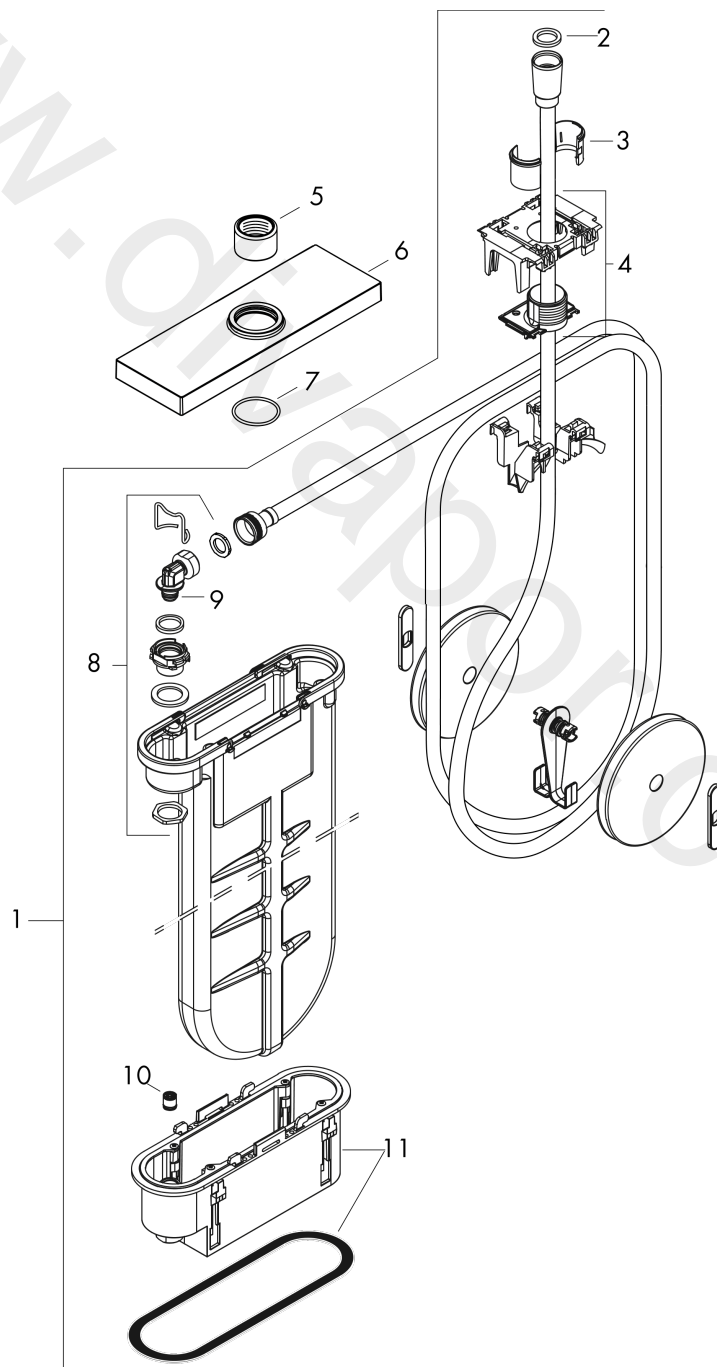

sBox

Finish set square

Finish: **Chrome** Article Number: **28012000**

product features

- suitable for rim or tile mounted installation
- consists of: hose box, shower hose, escutcheon
- 1 function
- sBox for quiet, smooth and protected hose guidance
- connection dimension: DN15
- no additional maintenance opening required
- bath rim width at least 100 mm
- clamping range: 0 - 30 mm
- maximum pull-out length of hand shower 1.45 m
- removable for service at any time
- protected against backflow, according to DIN EN 1717
- maximum flow rate at 3 bar: 9,5 l/min
- WRAS 1907041

Article Details

Price excl. VAT

391,67 £

Product image

Scale drawing

sBox

Finish set square

Finish: **Chrome** Article Number: **28012000**

Flowchart

sBox
Finish set square
Finish: **Chrome** Article Number: **28012000**

Exploded Drawing

Year of production: >04/19

sBox
Finish set square
 Finish: **Chrome** Article Number: **28012000**

Spare part list

Year of production: >04/19

Pos.		Article Number	Price	PU
1	sBox	94679000	£ 370,00	1
2	seal	98058000	£ 3,30	1
3	insert for shower holder	96942000	£ 13,30	1
4	hose guide	94504000	£ 110,00	1
5	nut	97584000	£ 16,10	1
6	escutcheon	93504000	£ 137,00	1
7	O-Ring 32x2	98193000	£ 3,30	1
8	connection angel	94506000	£ 51,00	1
9	O-ring 9x2	98119000	£ 3,30	1
10	non return valve DW 10	96456000	£ 9,00	1
a	concealed item	15490180	£ 82,00	1