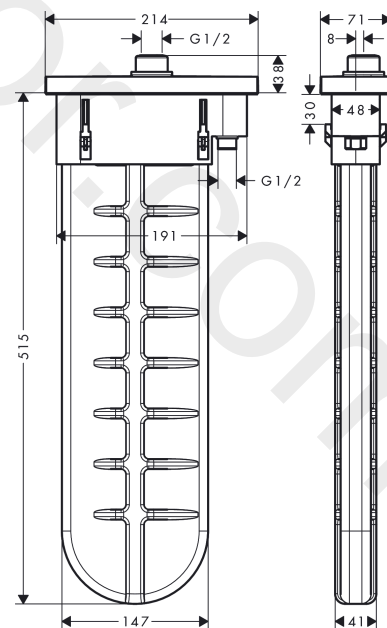

sBox

Finish set square

Finish: **Chrome** Article Number: **28012000**

product features

- suitable for rim or tile mounted installation
- consists of: hose box, shower hose, escutcheon
- 1 function
- sBox for quiet, smooth and protected hose guidance
- connection dimension: DN15
- no additional maintenance opening required
- bath rim width at least 100 mm
- clamping range: 0 - 30 mm
- maximum pull-out length of hand shower 1.45 m
- removable for service at any time
- protected against backflow, according to DIN EN 1717
- maximum flow rate at 3 bar: 9,5 l/min
- WRAS 1907041

Article Details

Price excl. VAT

391,67 £

Product image

Scale drawing

sBox

Finish set square

Finish: **Chrome** Article Number: **28012000**

Flowchart

sBox
Finish set square
Finish: **Chrome** Article Number: **28012000**

Exploded Drawing

Year of production: >04/19

sBox
Finish set square
 Finish: **Chrome** Article Number: **28012000**

Spare part list

Year of production: >04/19

Pos.		Article Number	Price	PU
1	sBox	94679000	£ 370,00	1
2	seal	98058000	£ 3,30	1
3	insert for shower holder	96942000	£ 13,30	1
4	hose guide	94504000	£ 110,00	1
5	nut	97584000	£ 16,10	1
6	escutcheon	93504000	£ 137,00	1
7	O-Ring 32x2	98193000	£ 3,30	1
8	connection angel	94506000	£ 51,00	1
9	O-ring 9x2	98119000	£ 3,30	1
10	non return valve DW 10	96456000	£ 9,00	1
a	concealed item	15490180	£ 82,00	1