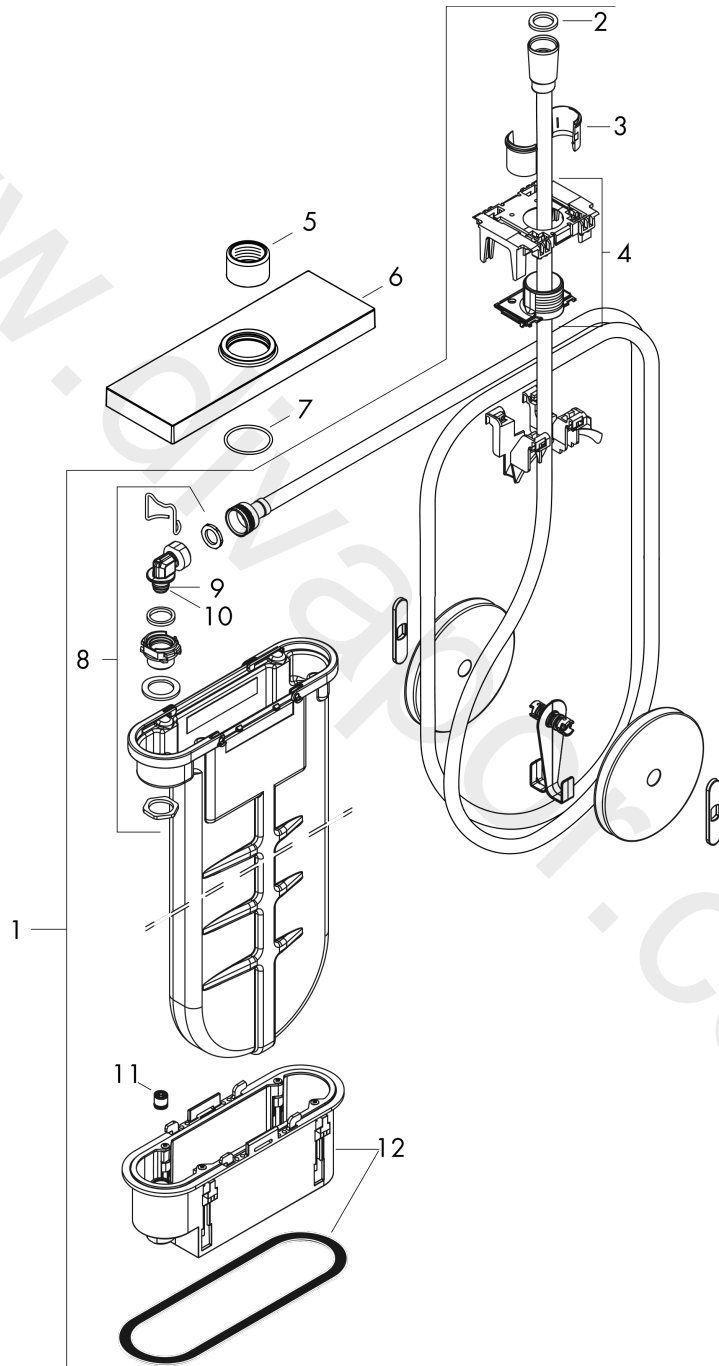

#### product features

- consists of: hose box, shower hose, escutcheon
- suitable for rim or tile mounted installation
- 1 function
- sBox for quiet, smooth and protected hose guidance
- connection dimension: DN15
- no additional maintenance opening required
- bath rim width at least 100 mm
- clamping range: 0 - 30 mm
- maximum pull-out length of hand shower 1.45 m
- removable for service at any time
- protected against backflow, according to DIN EN 1717
- maximum flow rate at 3 bar: 9,5 l/min
- WRAS 1907041

### Scale drawing

**sBox**

**Finish set square**

Finish: **Polished Gold Optic**

Article Number: **28010990**

**Flowchart**

www.divapor.com

sBox

Finish set square

Finish: Polished Gold Optic

Article Number: 28010990

Exploded Drawing

Year of production: >09/20

**sBox**

**Finish set square**

Finish: **Polished Gold Optic** Article Number: **28010990**

**Spare part list**

Year of production: >09/20

Pos.	Description	Article Number	Price	PU
1	sBox	94679000	£ 370,00	1
2	seal	98058000	£ 3,30	1
3	insert for shower holder	96942000	£ 13,30	1
4	hose guide	94504000	£ 110,00	1
5	nut	97584990	£ 25,00	1
6	escutcheon	93504990	-	1
7	O-Ring 32x2	98193000	£ 3,30	1
8	non return valve DW 10	96456000	£ 9,00	1
9	O-ring 9x2	98119000	£ 3,30	1
10	connection angel	94506000	£ 51,00	1
11	installation frame	93908000	£ 79,00	1
a	concealed item	13560180	£ 70,00	1