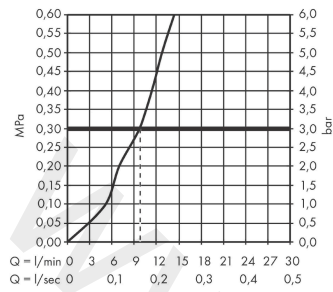

### Scale drawing

**sBox**

**Finish set square**

Finish: **Polished Gold Optic**

Article Number: **28010990**

**Flowchart**

www.divapor.com

sBox