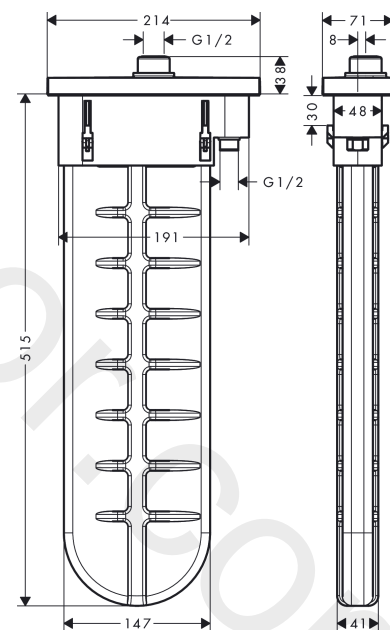

#### product features

- consists of: hose box, shower hose, escutcheon
- suitable for rim or tile mounted installation
- 1 function
- sBox for quiet, smooth and protected hose guidance
- connection dimension: DN15
- no additional maintenance opening required
- bath rim width at least 100 mm
- clamping range: 0 - 30 mm
- maximum pull-out length of hand shower 1.45 m
- removable for service at any time
- protected against backflow, according to DIN EN 1717
- maximum flow rate at 3 bar: 9,5 l/min
- WRAS 1907041

### Scale drawing

**sBox**

**Finish set square**

Finish: **Polished Gold Optic**

Article Number: **28010990**

**Flowchart**

www.divapor.com

sBox