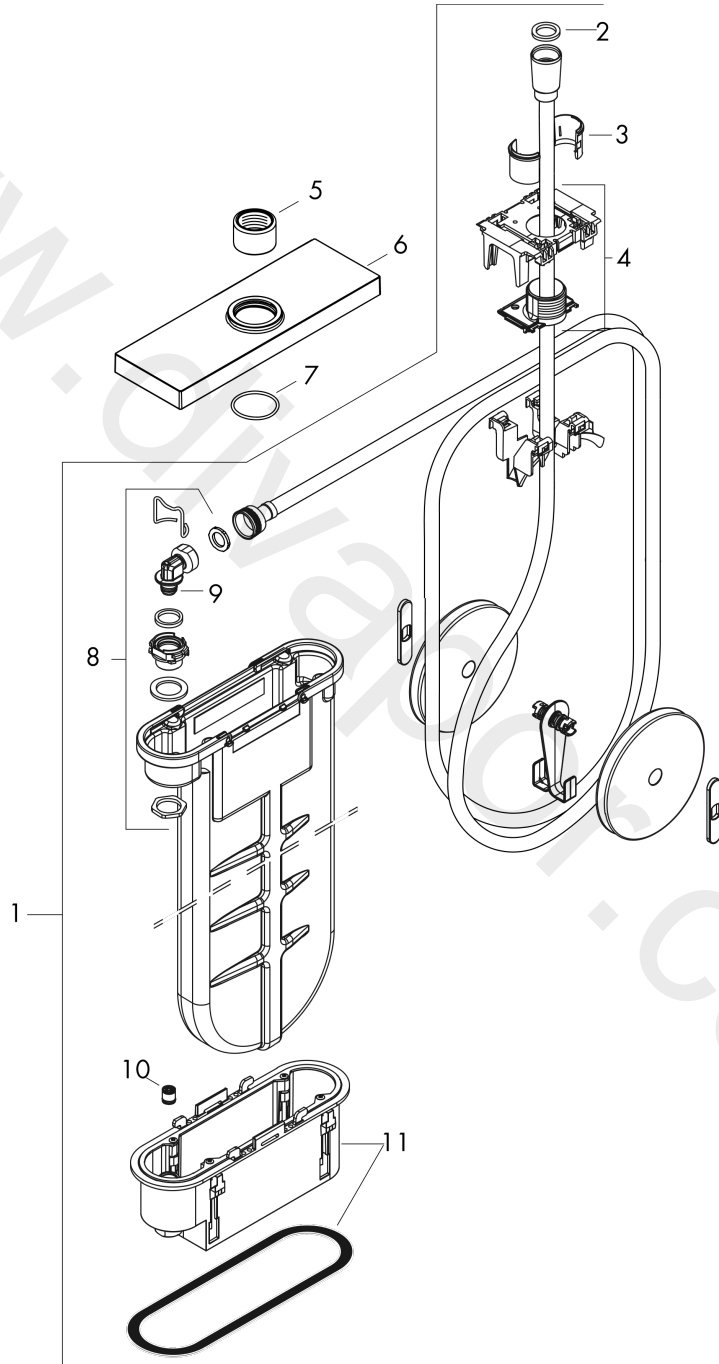

sBox

Finish set square

Surfaces: Article Number: **28010990**

Exploded Drawing

Year of production: **07/19 - 08/20**

sBox

Finish set square

Surfaces: Article Number: **28010990**

Spare part list

Year of production: **07/19 - 08/20**

Pos.	Description	Article Number	Price	PU
1	sBox	94679000	£ 370,00	1
2	seal	98058000	£ 3,30	1
3	insert for shower holder	96942000	£ 13,30	1
4	hose guide	94504000	£ 110,00	1
5	nut	97584990	£ 25,00	1
6	escutcheon	93504990	-	1
7	O-Ring 32x2	98193000	£ 3,30	1
8	connection angel	94506000	£ 51,00	1
9	O-ring 9x2	98119000	£ 3,30	1
10	non return valve DW 10	96456000	£ 9,00	1
11	installation frame	93908000	£ 79,00	1
a	concealed item	13560180	£ 70,00	1