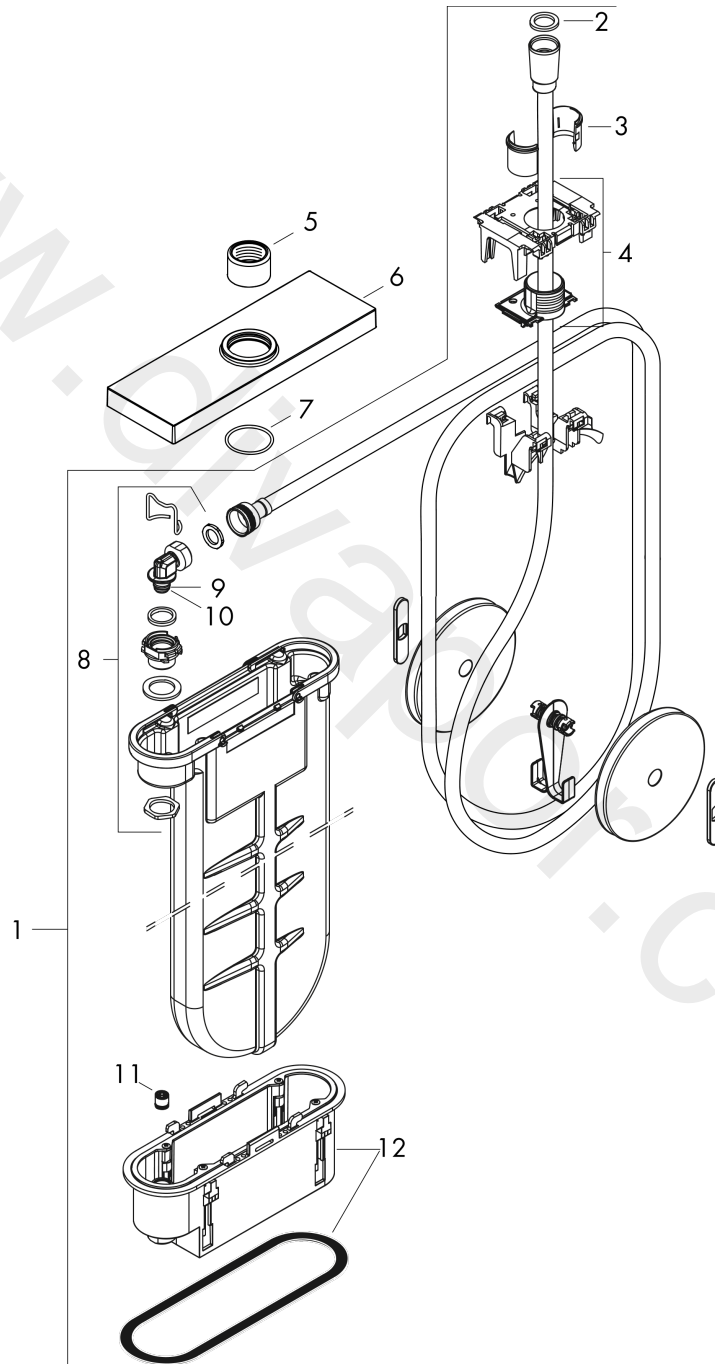

sBox

Finish set square

Finish: **Matt White** Article Number: **28010700**

Description

product features

- consists of: hose box, shower hose, escutcheon
- suitable for rim or tile mounted installation
- 1 function
- sBox for quiet, smooth and protected hose guidance
- connection dimension: DN15
- no additional maintenance opening required
- bath rim width at least 100 mm
- clamping range: 0 - 30 mm
- maximum pull-out length of hand shower 1.45 m
- removable for service at any time
- protected against backflow, according to DIN EN 1717
- maximum flow rate at 3 bar: 9,5 l/min
- WRAS 1907041

Article Details

Price excl. VAT

490,00 £

Design awards

Product image

Scale drawing

sBox

Finish set square

Finish: **Matt White**

Article Number: **28010700**

Flowchart

sBox

Finish set square

Finish: **Matt White**

Article Number: **28010700**

Exploded Drawing

Year of production: >09/20

sBox

Finish set square

Finish: **Matt White**

Article Number: **28010700**

Spare part list

Year of production: >09/20

Pos.	Description	Article Number	Price	PU
1	sBox	94679000	£ 370,00	1
2	seal	98058000	£ 3,30	1
3	insert for shower holder	96942000	£ 13,30	1
4	hose guide	94504000	£ 110,00	1
5	nut	97584700	£ 25,00	1
6	escutcheon	93504700	£ 202,00	1
7	O-Ring 32x2	98193000	£ 3,30	1
8	connection angel	94506000	£ 51,00	1
9	O-ring 9x2	98119000	£ 3,30	1
10	O-ring 7x1,5	98422000	£ 3,30	1
11	installation frame	93908000	£ 79,00	1
12	non return valve DW 10	96456000	£ 9,00	1
a	concealed item	13560180	£ 70,00	1