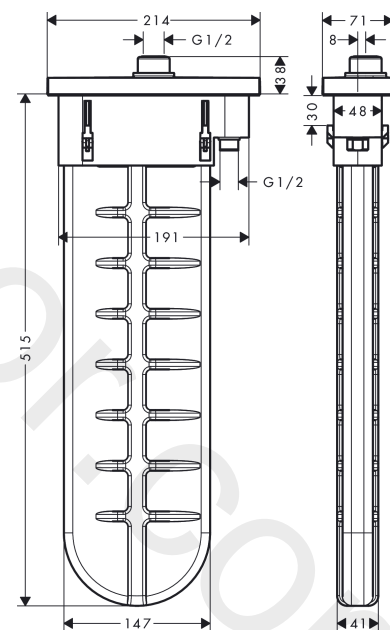

sBox

Finish set square

Finish: **Matt White** Article Number: **28010700**

Description

product features

- consists of: hose box, shower hose, escutcheon
- suitable for rim or tile mounted installation
- 1 function
- sBox for quiet, smooth and protected hose guidance
- connection dimension: DN15
- no additional maintenance opening required
- bath rim width at least 100 mm
- clamping range: 0 - 30 mm
- maximum pull-out length of hand shower 1.45 m
- removable for service at any time
- protected against backflow, according to DIN EN 1717
- maximum flow rate at 3 bar: 9,5 l/min
- WRAS 1907041

Article Details

Price excl. VAT

490,00 £

Design awards

Product image

Scale drawing

sBox

Finish set square

Finish: **Matt White**

Article Number: **28010700**

Flowchart

sBox

Finish set square

Finish: **Matt White**

Article Number: **28010700**

Exploded Drawing

Year of production: >09/20

sBox

Finish set square

Finish: **Matt White**

Article Number: **28010700**

Spare part list

Year of production: >09/20

Pos.	Description	Article Number	Price	PU
1	sBox	94679000	£ 370,00	1
2	seal	98058000	£ 3,30	1
3	insert for shower holder	96942000	£ 13,30	1
4	hose guide	94504000	£ 110,00	1
5	nut	97584700	£ 25,00	1
6	escutcheon	93504700	£ 202,00	1
7	O-Ring 32x2	98193000	£ 3,30	1
8	connection angel	94506000	£ 51,00	1
9	O-ring 9x2	98119000	£ 3,30	1
10	O-ring 7x1,5	98422000	£ 3,30	1
11	installation frame	93908000	£ 79,00	1
12	non return valve DW 10	96456000	£ 9,00	1
a	concealed item	13560180	£ 70,00	1