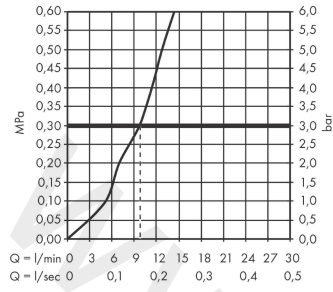

sBox

Finish set square

Finish: **Matt White** Article Number: **28010700**

Description

product features

- consists of: hose box, shower hose, escutcheon
- suitable for rim or tile mounted installation
- 1 function
- sBox for quiet, smooth and protected hose guidance
- connection dimension: DN15
- no additional maintenance opening required
- bath rim width at least 100 mm
- clamping range: 0 - 30 mm
- maximum pull-out length of hand shower 1.45 m
- removable for service at any time
- protected against backflow, according to DIN EN 1717
- maximum flow rate at 3 bar: 9,5 l/min
- WRAS 1907041

Article Details

Price excl. VAT

490,00 £

Design awards

Product image

Scale drawing

sBox

Finish set square

Finish: **Matt White**

Article Number: **28010700**

Flowchart

sBox

Finish set square

Finish: **Matt White**

Article Number: **28010700**

Exploded Drawing