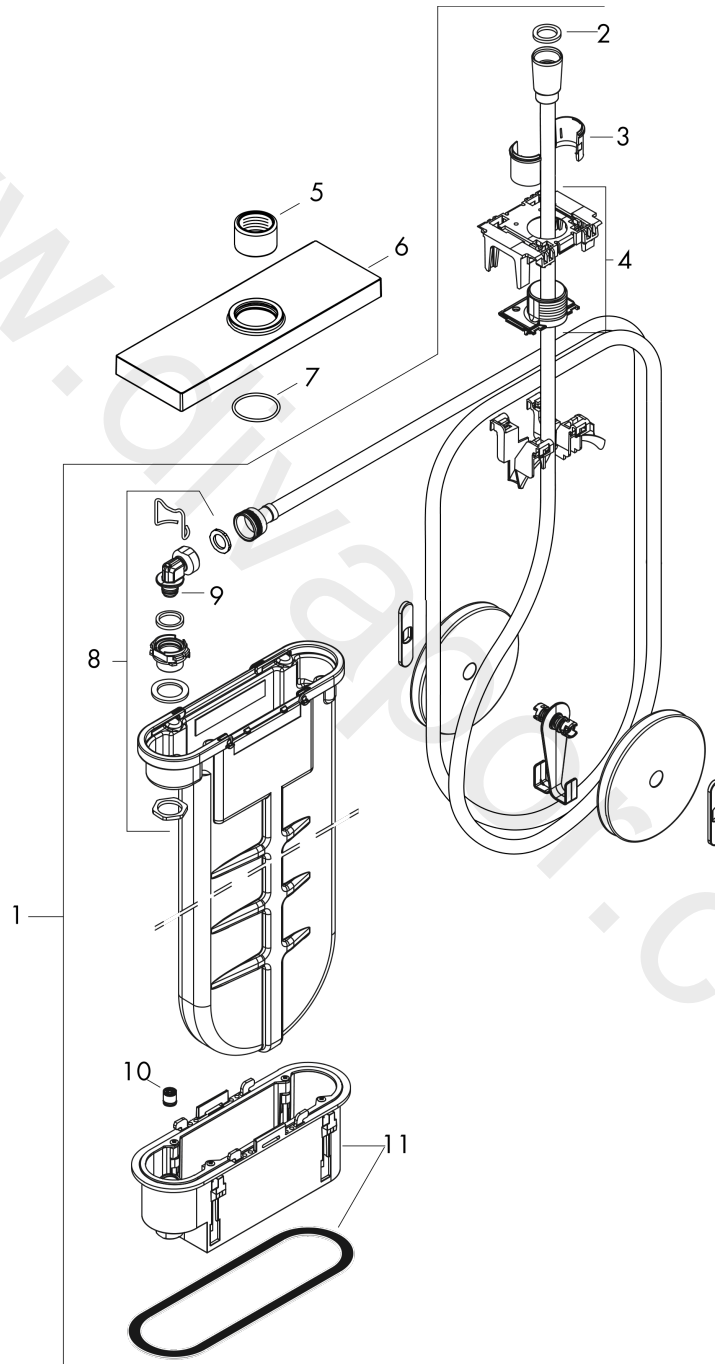

sBox

Finish set square

Surfaces: Article Number: **28010700**

Exploded Drawing

Year of production: **07/19 - 08/20**

sBox

Finish set square

Surfaces: Article Number: **28010700**

Spare part list

Year of production: **07/19 - 08/20**

Pos.	Description	Article Number	Price	PU
1	sBox	94679000	£ 370,00	1
2	seal	98058000	£ 3,30	1
3	insert for shower holder	96942000	£ 13,30	1
4	hose guide	94504000	£ 110,00	1
5	nut	97584700	£ 25,00	1
6	escutcheon	93504700	£ 202,00	1
7	O-Ring 32x2	98193000	£ 3,30	1
8	connection angel	94506000	£ 51,00	1
9	O-ring 9x2	98119000	£ 3,30	1
10	non return valve DW 10	96456000	£ 9,00	1
11	installation frame	93908000	£ 79,00	1
a	concealed item	13560180	£ 70,00	1