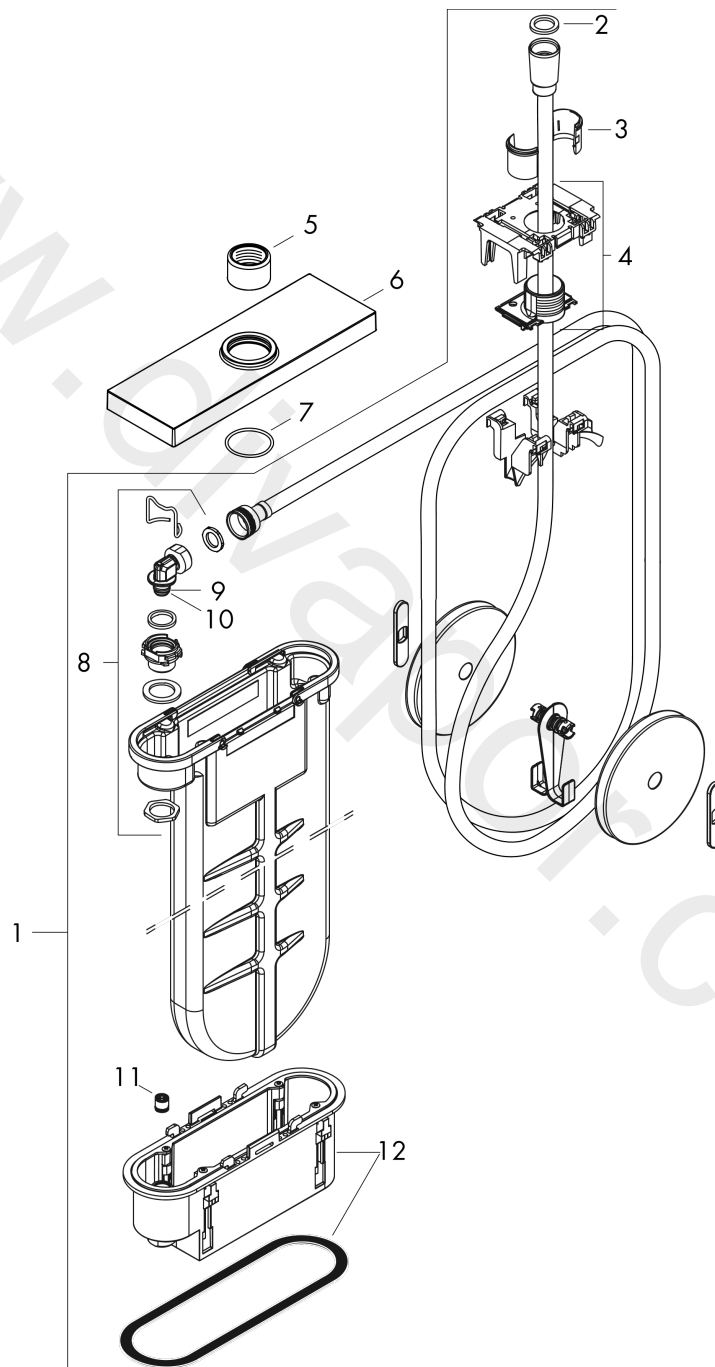

#### product features

- consists of: hose box, shower hose, escutcheon
- suitable for rim or tile mounted installation
- 1 function
- sBox for quiet, smooth and protected hose guidance
- connection dimension: DN15
- no additional maintenance opening required
- bath rim width at least 100 mm
- clamping range: 0 - 30 mm
- maximum pull-out length of hand shower 1.45 m
- removable for service at any time
- protected against backflow, according to DIN EN 1717
- maximum flow rate at 3 bar: 9,5 l/min
- WRAS 1907041

### Scale drawing

**sBox**

**Finish set square**

Finish: **Matt Black**

Article Number: **28010670**

**Flowchart**

www.divapor.com

sBox

Finish set square

Finish: **Matt Black**

Article Number: **28010670**

Exploded Drawing

Year of production: >09/20

**sBox**

**Finish set square**

Finish: **Matt Black**

Article Number: **28010670**

**Spare part list**

Year of production: >09/20

Pos.	Description	Article Number	Price	PU
1	sBox	94679000	£ 370,00	1
2	seal	98058000	£ 3,30	1
3	insert for shower holder	96942000	£ 13,30	1
4	hose guide	94504000	£ 110,00	1
5	nut	97584670	£ 25,00	1
6	escutcheon	93504670	£ 202,00	1
7	O-Ring 32x2	98193000	£ 3,30	1
8	connection angel	94506000	£ 51,00	1
9	O-ring 9x2	98119000	£ 3,30	1
10	O-ring 7x1,5	98422000	£ 3,30	1
11	non return valve DW 10	96456000	£ 9,00	1
12	installation frame	93908000	£ 79,00	1
a	concealed item	13560180	£ 70,00	1