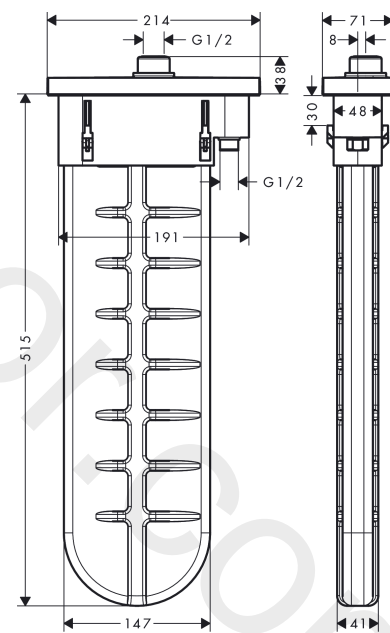

#### product features

- consists of: hose box, shower hose, escutcheon
- suitable for rim or tile mounted installation
- 1 function
- sBox for quiet, smooth and protected hose guidance
- connection dimension: DN15
- no additional maintenance opening required
- bath rim width at least 100 mm
- clamping range: 0 - 30 mm
- maximum pull-out length of hand shower 1.45 m
- removable for service at any time
- protected against backflow, according to DIN EN 1717
- maximum flow rate at 3 bar: 9,5 l/min
- WRAS 1907041

### Scale drawing

**sBox**

**Finish set square**

Finish: **Matt Black**

Article Number: **28010670**

**Flowchart**

www.divapor.com

sBox

Article Number: **28010670**

**Spare part list**

Year of production: >09/20

Pos.	Description	Article Number	Price	PU
1	sBox	94679000	£ 370,00	1
2	seal	98058000	£ 3,30	1
3	insert for shower holder	96942000	£ 13,30	1
4	hose guide	94504000	£ 110,00	1
5	nut	97584670	£ 25,00	1
6	escutcheon	93504670	£ 202,00	1
7	O-Ring 32x2	98193000	£ 3,30	1
8	connection angel	94506000	£ 51,00	1
9	O-ring 9x2	98119000	£ 3,30	1
10	O-ring 7x1,5	98422000	£ 3,30	1
11	non return valve DW 10	96456000	£ 9,00	1
12	installation frame	93908000	£ 79,00	1
a	concealed item	13560180	£ 70,00	1