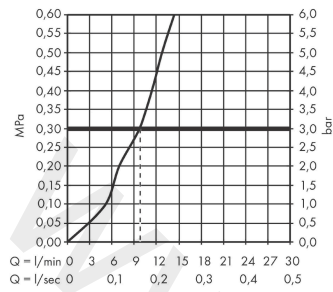

### Scale drawing

**sBox**

**Finish set square**

Finish: **Matt Black**

Article Number: **28010670**

**Flowchart**

www.divapor.com

sBox