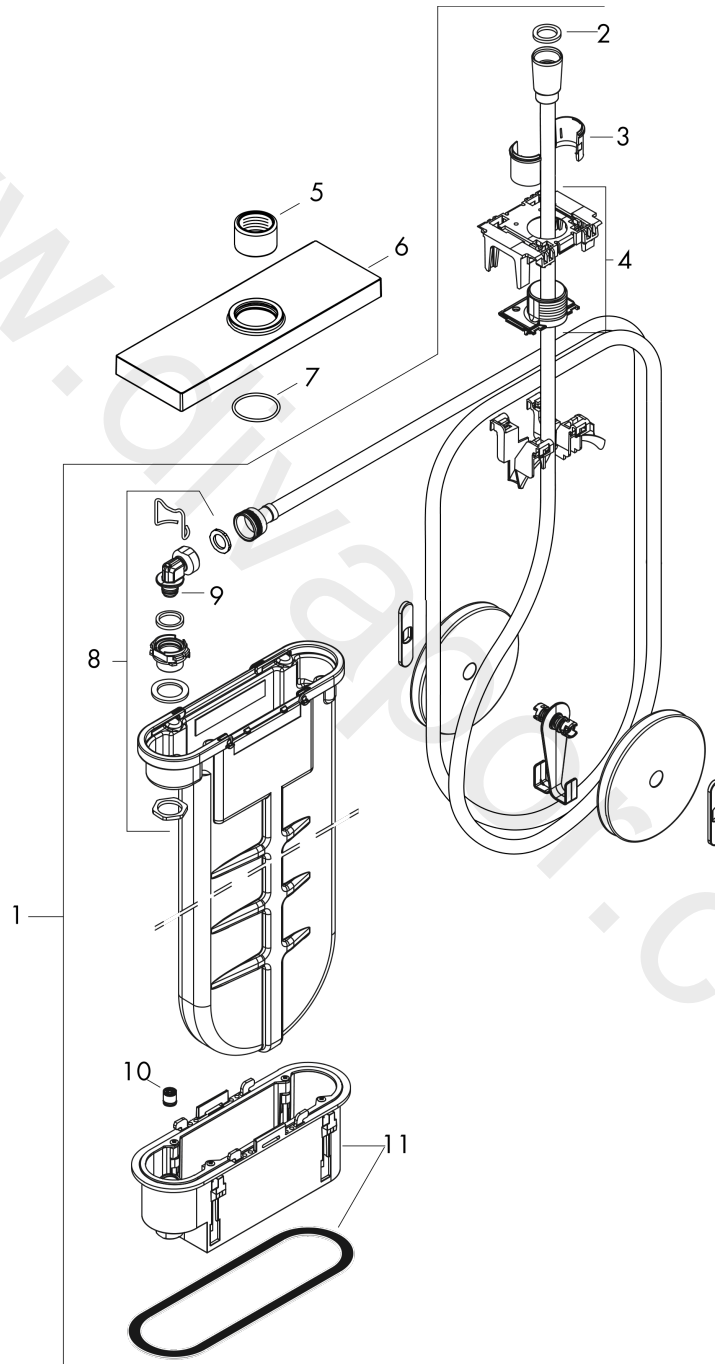

sBox

Finish set square

Surfaces: Article Number: 28010670

Exploded Drawing

Year of production: 07/19 - 08/20

sBox**Finish set square**Surfaces: Article Number: **28010670****Spare part list**Year of production: **07/19 - 08/20**

Pos.	Description	Article Number	Price	PU
1	sBox	94679000	£ 370,00	1
2	seal	98058000	£ 3,30	1
3	insert for shower holder	96942000	£ 13,30	1
4	hose guide	94504000	£ 110,00	1
5	nut	97584670	£ 25,00	1
6	escutcheon	93504670	£ 202,00	1
7	O-Ring 32x2	98193000	£ 3,30	1
8	connection angel	94506000	£ 51,00	1
9	O-ring 9x2	98119000	£ 3,30	1
10	installation frame	93908000	£ 79,00	1
11	non return valve DW 10	96456000	£ 9,00	1
a	concealed item	13560180	£ 70,00	1