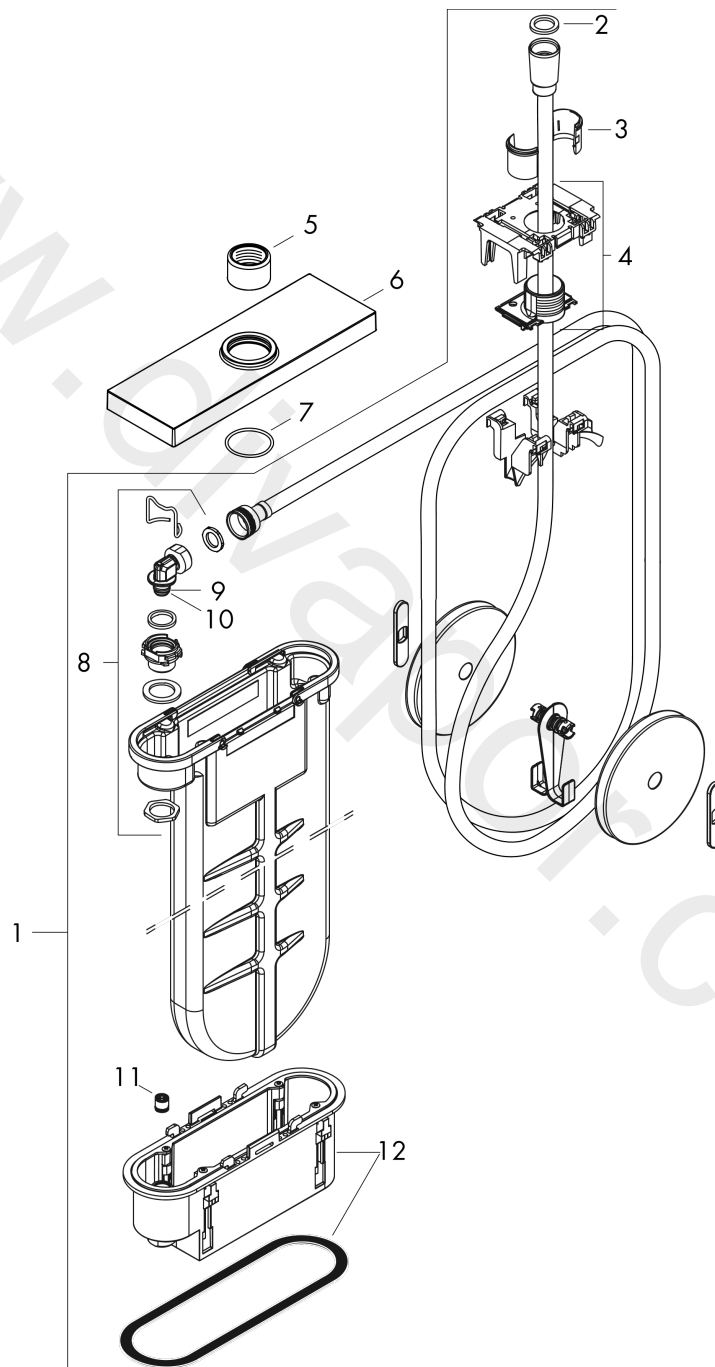

sBox

Finish set square

Finish: **Brushed Black Chrome**

Article Number: **28010340**

Flowchart

sBox

Finish set square

Finish: **Brushed Black Chrome**

Article Number: **28010340**

Exploded Drawing

Year of production: **>09/20**

sBox

Finish set square

Finish: **Brushed Black Chrome** Article Number: **28010340**

Spare part list

Year of production: >09/20

Pos.	Description	Article Number	Price	PU
1	sBox	94679000	£ 370,00	1
2	seal	98058000	£ 3,30	1
3	insert for shower holder	96942000	£ 13,30	1
4	hose guide	94504000	£ 110,00	1
5	nut	97584340	£ 25,00	1
6	escutcheon	93504340	-	1
7	O-Ring 32x2	98193000	£ 3,30	1
8	connection angel	94506000	£ 51,00	1
9	O-ring 9x2	98119000	£ 3,30	1
10	O-ring 7x1,5	98422000	£ 3,30	1
11	non return valve DW 10	96456000	£ 9,00	1
12	installation frame	93908000	£ 79,00	1
a	concealed item	13560180	£ 70,00	1