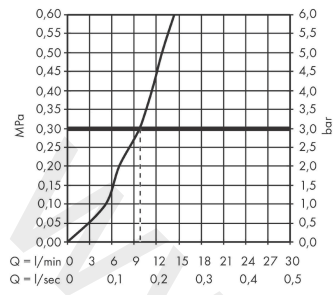

sBox

Finish set square

Finish: **Brushed Black Chrome**

Article Number: **28010340**

Flowchart

sBox

Finish set square

Finish: **Brushed Black Chrome**

Article Number: **28010340**

Exploded Drawing

Year of production: **>09/20**

sBox

Finish set square

Finish: **Brushed Black Chrome** Article Number: **28010340**

Spare part list

Year of production: >09/20